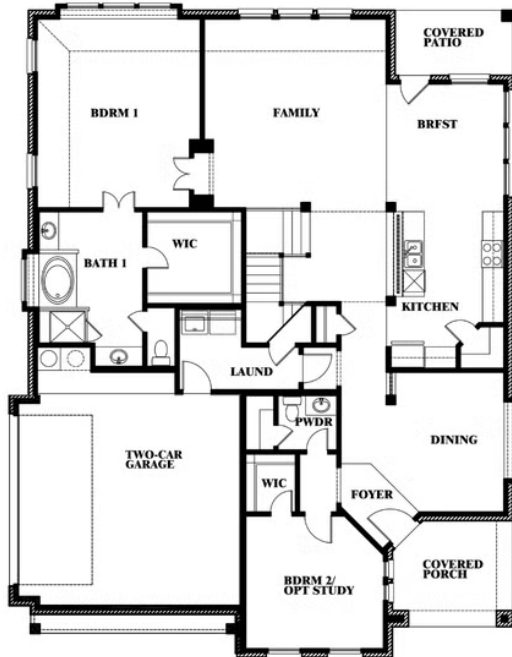

Magnolia II Side Entry

HAYES CROSSING

5641 RUTHERFORD DRIVE, MIDLOTHIAN, TX 76065

Magnolia II Side Entry