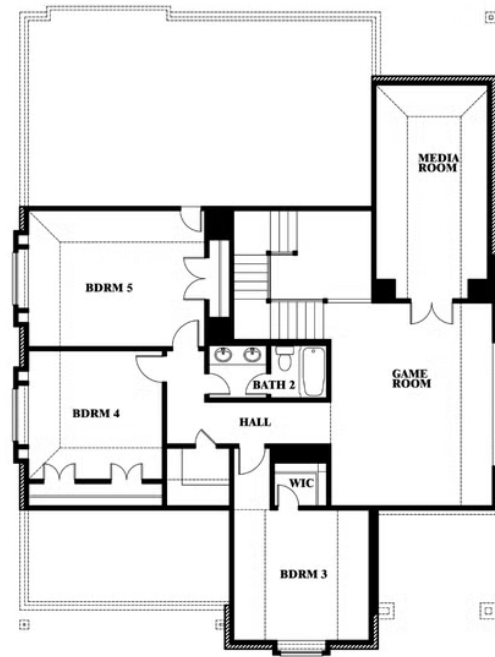

ELEVATION T

Magnolia II Side Entry

HAYES CROSSING

5641 RUTHERFORD DRIVE, MIDLOTHIAN, TX 76065

Magnolia II Side Entry