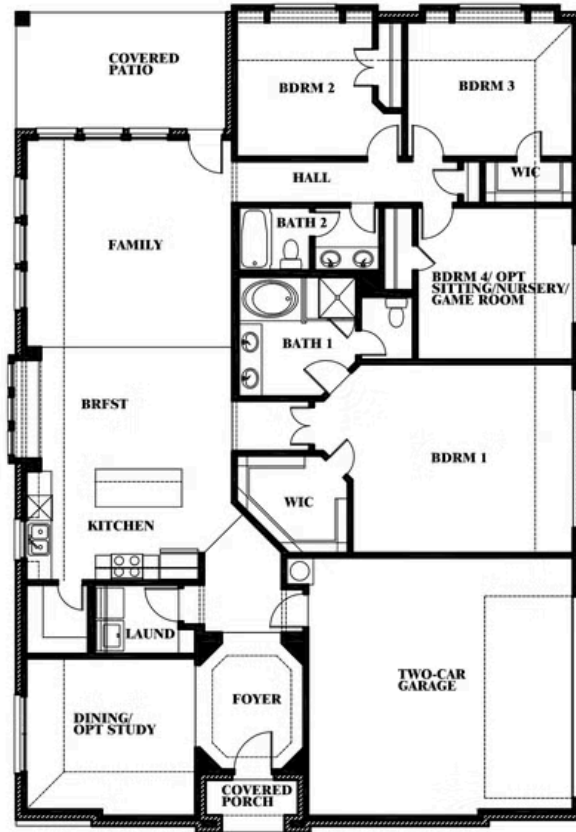

Hawthorne Side Entry

HOMES FROM
\$462,990

CLASSIC SERIES

HAYES CROSSING

5641 RUTHERFORD DRIVE, MIDLOTHIAN, TX 76065

2,240
SQUARE FEET

4
BEDROOMS

2.0
BATHROOMS

Hawthorne Side Entry

HAYES CROSSING

5641 RUTHERFORD DRIVE, MIDLOTHIAN, TX 76065

Hawthorne Side Entry

This brochure is for general informational purposes and is to be used as a guide only. Changes may be made during the development process and floorplans, dimensions, fixtures, fittings, finishes and specifications are subject to change without notice. Window placement, balcony configuration, wardrobe sizes and living areas may vary slightly within each plan type. EQUAL HOUSING OPPORTUNITY