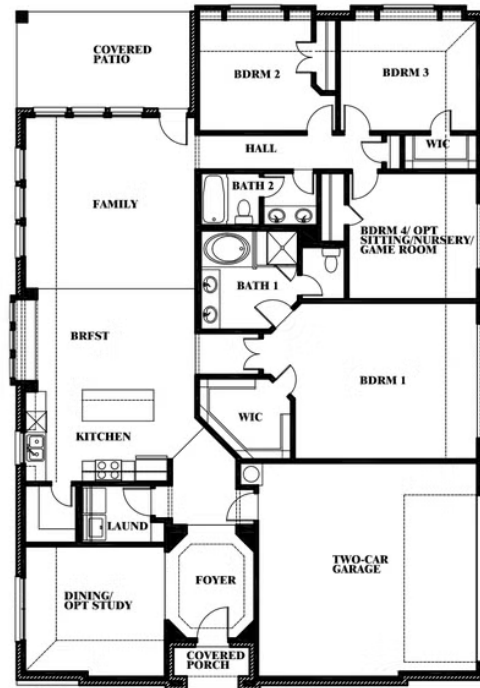

Hawthorne Side Entry

HAYES CROSSING

5641 RUTHERFORD DRIVE, MIDLOTHIAN, TX 76065

Hawthorne Side Entry