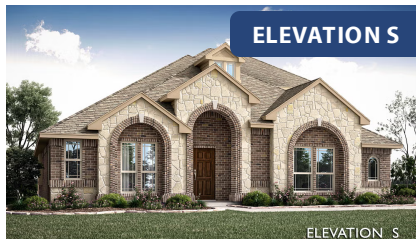

# Hawthorne II Side Entry

HOMES FROM  
**\$505,990**

CLASSIC SERIES

## HAYES CROSSING

5641 RUTHERFORD DRIVE, MIDLOTHIAN, TX 76065

**2,763**  
SQUARE FEET

**4**  
BEDROOMS

**3.0**  
BATHROOMS

**2**  
CAR GARAGE

**ELEVATION T**

**ELEVATION S**

ELEVATION S