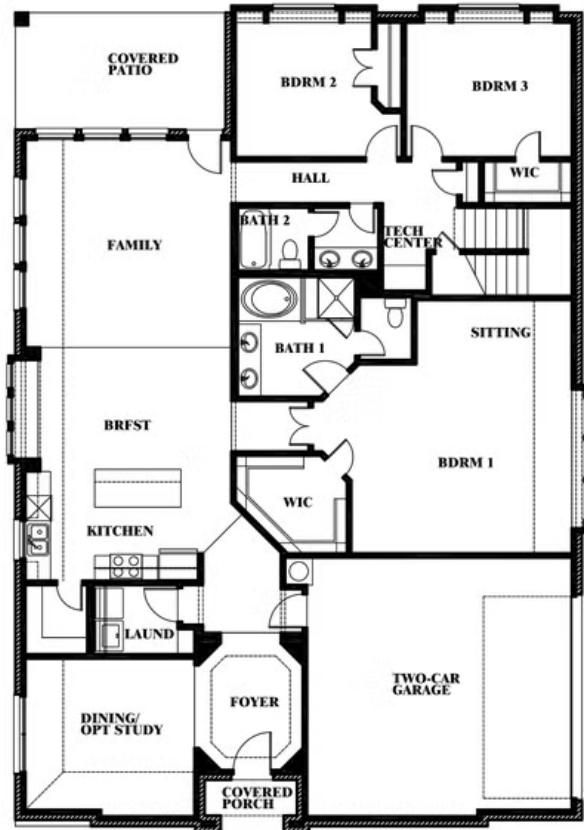

Hawthorne II Side Entry

HAYES CROSSING

5641 RUTHERFORD DRIVE, MIDLOTHIAN, TX 76065

Hawthorne II Side Entry

This brochure is for general informational purposes and is to be used as a guide only. Changes may be made during the development process and floorplans, dimensions, fixtures, fittings, finishes and specifications are subject to change without notice. Window placement, balcony configuration, wardrobe sizes and living areas may vary slightly within each plan type. EQUAL HOUSING OPPORTUNITY