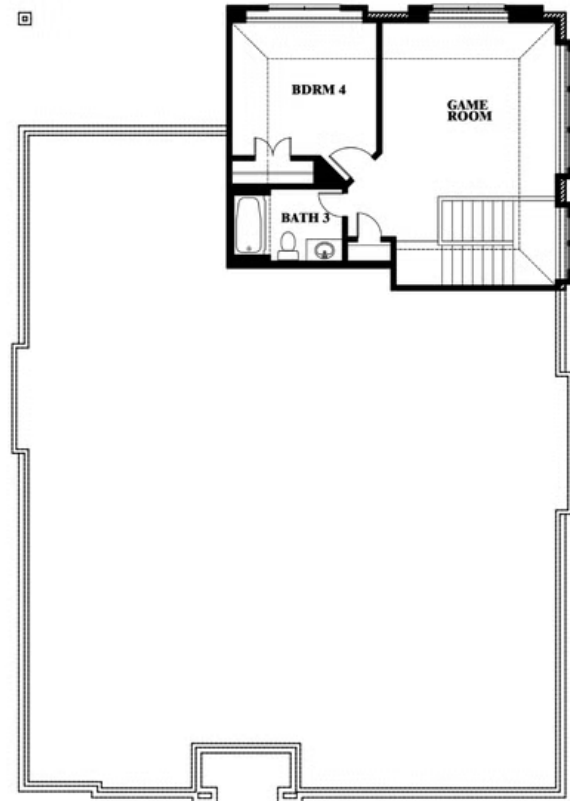

Hawthorne II Side Entry

HOMES FROM
\$505,990

CLASSIC SERIES

HAYES CROSSING

5641 RUTHERFORD DRIVE, MIDLOTHIAN, TX 76065

2,763
SQUARE FEET

4
BEDROOMS

3.0
BATHROOMS

2
CAR GARAGE

ELEVATION T

ELEVATION S

ELEVATION S

Hawthorne II Side Entry

HAYES CROSSING

5641 RUTHERFORD DRIVE, MIDLOTHIAN, TX 76065

Hawthorne II Side Entry

This brochure is for general informational purposes and is to be used as a guide only. Changes may be made during the development process and floorplans, dimensions, fixtures, fittings, finishes and specifications are subject to change without notice. Window placement, balcony configuration, wardrobe sizes and living areas may vary slightly within each plan type. EQUAL HOUSING OPPORTUNITY