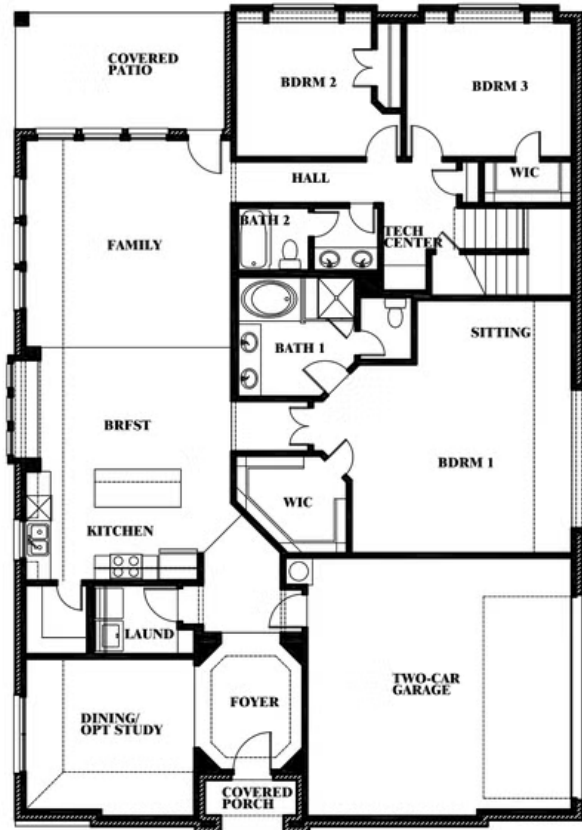

Hawthorne II Side Entry

HOMES FROM
\$505,990

CLASSIC SERIES

HAYES CROSSING

5641 RUTHERFORD DRIVE, MIDLOTHIAN, TX 76065

2,763
SQUARE FEET

4
BEDROOMS

3.0
BATHROOMS

2
CAR GARAGE

ELEVATION T

ELEVATION S

ELEVATION S

Hawthorne II Side Entry

HAYES CROSSING

5641 RUTHERFORD DRIVE, MIDLOTHIAN, TX 76065

Hawthorne II Side Entry

This brochure is for general informational purposes and is to be used as a guide only. Changes may be made during the development process and floorplans, dimensions, fixtures, fittings, finishes and specifications are subject to change without notice. Window placement, balcony configuration, wardrobe sizes and living areas may vary slightly within each plan type. EQUAL HOUSING OPPORTUNITY