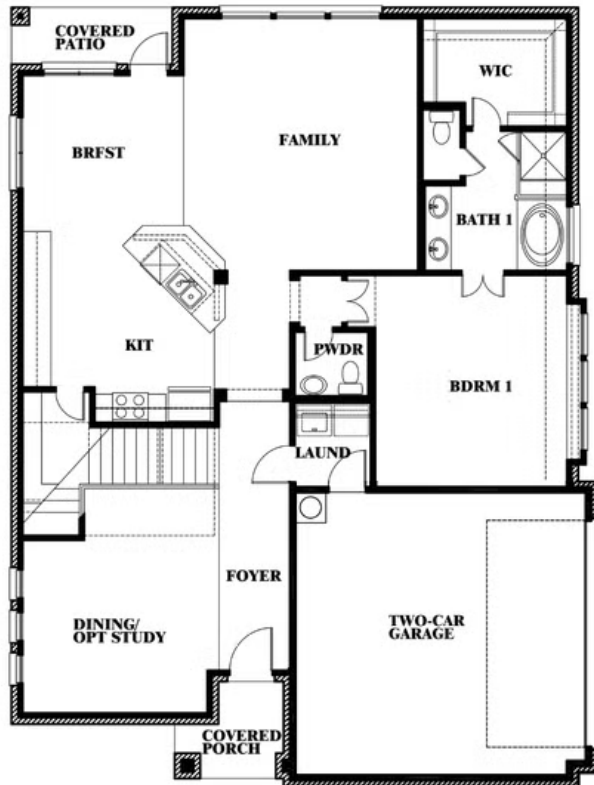

Dewberry Side Entry

HAYES CROSSING

5641 RUTHERFORD DRIVE, MIDLOTHIAN, TX 76065

Dewberry Side Entry

This brochure is for general informational purposes and is to be used as a guide only. Changes may be made during the development process and floorplans, dimensions, fixtures, fittings, finishes and specifications are subject to change without notice. Window placement, balcony configuration, wardrobe sizes and living areas may vary slightly within each plan type. EQUAL HOUSING OPPORTUNITY