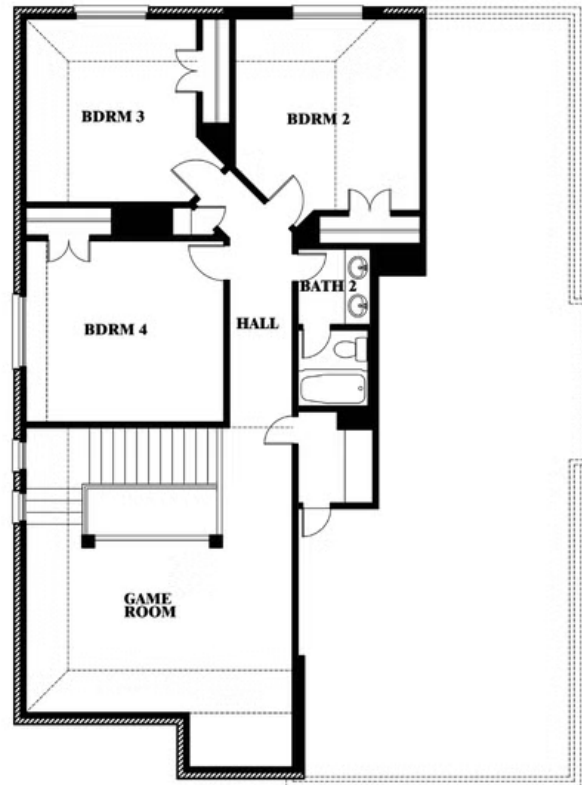

ELEVATION R

Dewberry Side Entry

HAYES CROSSING

5641 RUTHERFORD DRIVE, MIDLOTHIAN, TX 76065

Dewberry Side Entry

This brochure is for general informational purposes and is to be used as a guide only. Changes may be made during the development process and floorplans, dimensions, fixtures, fittings, finishes and specifications are subject to change without notice. Window placement, balcony configuration, wardrobe sizes and living areas may vary slightly within each plan type. EQUAL HOUSING OPPORTUNITY