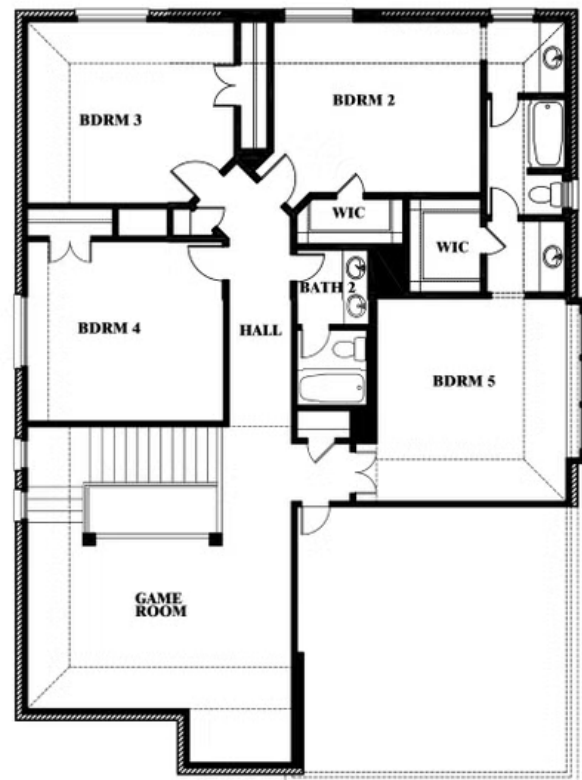

Dewberry III Side Entry

HOMES FROM
\$541,990

CLASSIC SERIES

HAYES CROSSING

5641 RUTHERFORD DRIVE, MIDLOTHIAN, TX 76065

3,261
SQUARE FEET

5
BEDROOMS

3.5
BATHROOMS

5641 RUTHERFORD DRIVE, MIDLOTHIAN, TX 76065

Dewberry III Side Entry

This brochure is for general informational purposes and is to be used as a guide only. Changes may be made during the development process and floorplans, dimensions, fixtures, fittings, finishes and specifications are subject to change without notice. Window placement, balcony configuration, wardrobe sizes and living areas may vary slightly within each plan type. EQUAL HOUSING OPPORTUNITY

Dewberry III Side Entry

HAYES CROSSING

5641 RUTHERFORD DRIVE, MIDLOTHIAN, TX 76065

Dewberry III Side Entry Opt. Jack & Jill Bath

This brochure is for general informational purposes and is to be used as a guide only. Changes may be made during the development process and floorplans, dimensions, fixtures, fittings, finishes and specifications are subject to change without notice. Window placement, balcony configuration, wardrobe sizes and living areas may vary slightly within each plan type. EQUAL HOUSING OPPORTUNITY