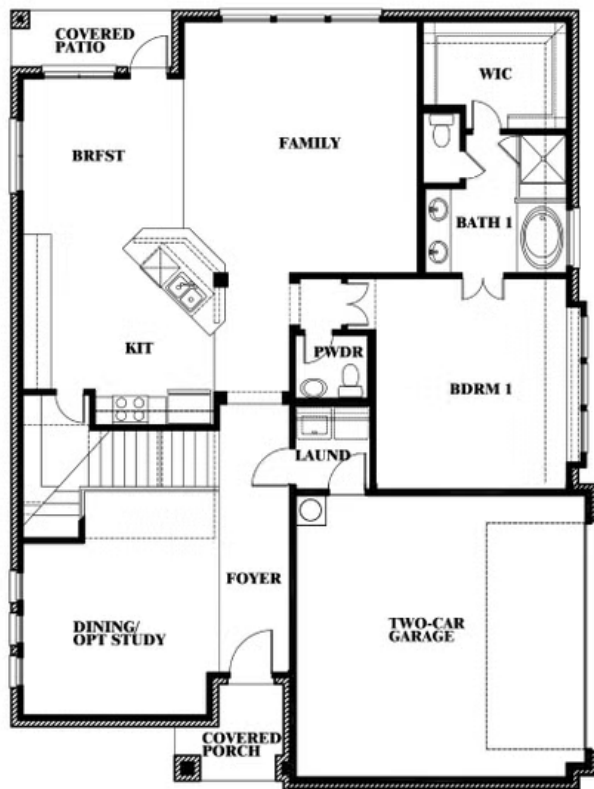

Dewberry III Side Entry

HOMES FROM
\$541,990

CLASSIC SERIES

HAYES CROSSING

5641 RUTHERFORD DRIVE, MIDLOTHIAN, TX 76065

3,261
SQUARE FEET

5
BEDROOMS

3.5
BATHROOMS

5641 RUTHERFORD DRIVE, MIDLOTHIAN, TX 76065

Dewberry III Side Entry

This brochure is for general informational purposes and is to be used as a guide only. Changes may be made during the development process and floorplans, dimensions, fixtures, fittings, finishes and specifications are subject to change without notice. Window placement, balcony configuration, wardrobe sizes and living areas may vary slightly within each plan type. EQUAL HOUSING OPPORTUNITY

Dewberry III Side Entry

HAYES CROSSING

5641 RUTHERFORD DRIVE, MIDLOTHIAN, TX 76065

Dewberry III Side Entry Opt. Jack & Jill Bath

This brochure is for general informational purposes and is to be used as a guide only. Changes may be made during the development process and floorplans, dimensions, fixtures, fittings, finishes and specifications are subject to change without notice. Window placement, balcony configuration, wardrobe sizes and living areas may vary slightly within each plan type. EQUAL HOUSING OPPORTUNITY