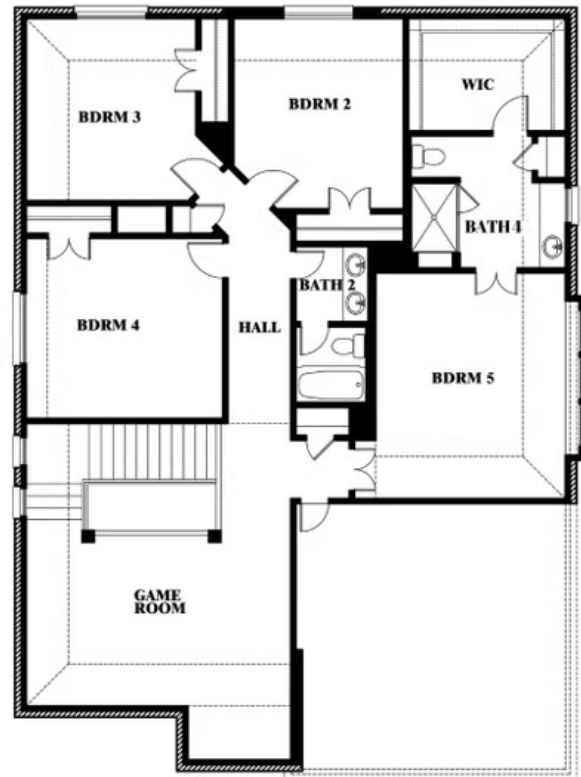

Dewberry III Side Entry

HOMES FROM
\$541,990

CLASSIC SERIES

HAYES CROSSING

5641 RUTHERFORD DRIVE, MIDLOTHIAN, TX 76065

3,261
SQUARE FEET

5
BEDROOMS

3.5
BATHROOMS

2
CAR GARAGE

ELEVATION T

ELEVATION S

ELEVATION S

ELEVATION R

ELEVATION R

Dewberry III Side Entry

HAYES CROSSING

5641 RUTHERFORD DRIVE, MIDLOTHIAN, TX 76065

Dewberry III Side Entry

This brochure is for general informational purposes and is to be used as a guide only. Changes may be made during the development process and floorplans, dimensions, fixtures, fittings, finishes and specifications are subject to change without notice. Window placement, balcony configuration, wardrobe sizes and living areas may vary slightly within each plan type. EQUAL HOUSING OPPORTUNITY