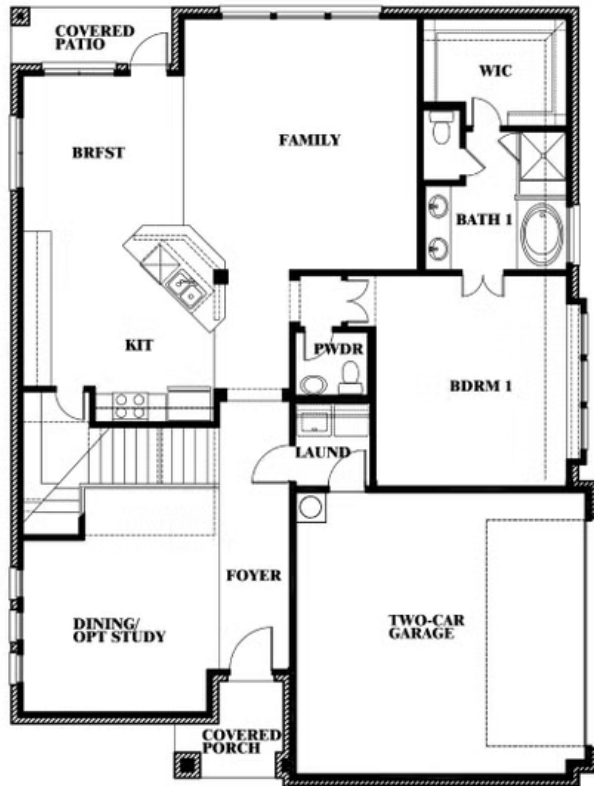

Dewberry III Side Entry

HOMES FROM
\$541,990

CLASSIC SERIES

HAYES CROSSING

5641 RUTHERFORD DRIVE, MIDLOTHIAN, TX 76065

3,261
SQUARE FEET

5
BEDROOMS

3.5
BATHROOMS

2
CAR GARAGE

ELEVATION T

ELEVATION S

ELEVATION S

ELEVATION R

ELEVATION R

Dewberry III Side Entry

HAYES CROSSING

5641 RUTHERFORD DRIVE, MIDLOTHIAN, TX 76065

Dewberry III Side Entry

This brochure is for general informational purposes and is to be used as a guide only. Changes may be made during the development process and floorplans, dimensions, fixtures, fittings, finishes and specifications are subject to change without notice. Window placement, balcony configuration, wardrobe sizes and living areas may vary slightly within each plan type. EQUAL HOUSING OPPORTUNITY