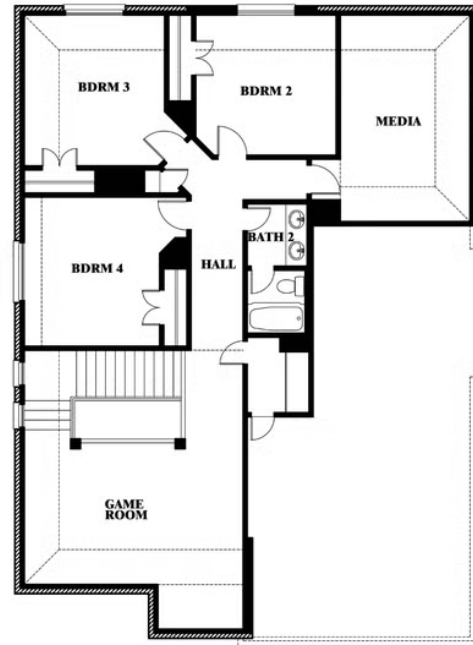

Dewberry II Side Entry

HAYES CROSSING

5641 RUTHERFORD DRIVE, MIDLOTHIAN, TX 76065

Dewberry II Side Entry