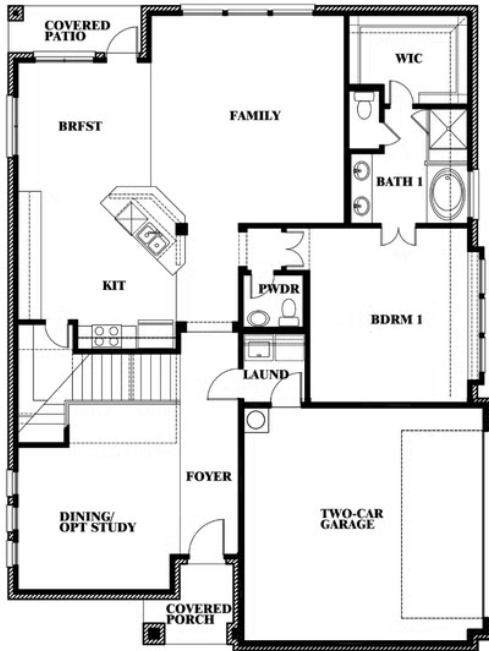

Dewberry II Side Entry

HAYES CROSSING

5641 RUTHERFORD DRIVE, MIDLOTHIAN, TX 76065

Dewberry II Side Entry