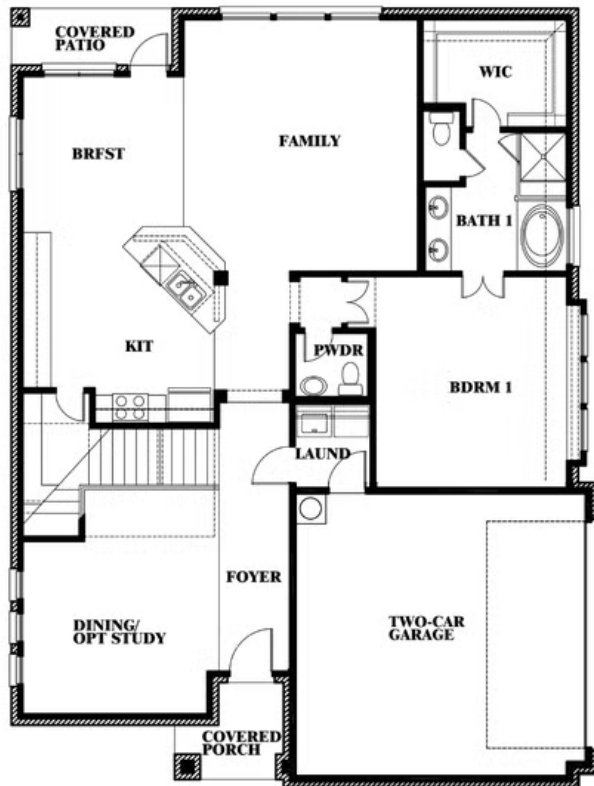

Dewberry II Side Entry

HOMES FROM
\$516,990

CLASSIC SERIES

HAYES CROSSING

5641 RUTHERFORD DRIVE, MIDLOTHIAN, TX 76065

3,026
SQUARE FEET

4
BEDROOMS

2.5
BATHROOMS

2
CAR GARAGE

Dewberry II Side Entry

HAYES CROSSING

5641 RUTHERFORD DRIVE, MIDLOTHIAN, TX 76065

Dewberry II Side Entry

This brochure is for general informational purposes and is to be used as a guide only. Changes may be made during the development process and floorplans, dimensions, fixtures, fittings, finishes and specifications are subject to change without notice. Window placement, balcony configuration, wardrobe sizes and living areas may vary slightly within each plan type. EQUAL HOUSING OPPORTUNITY