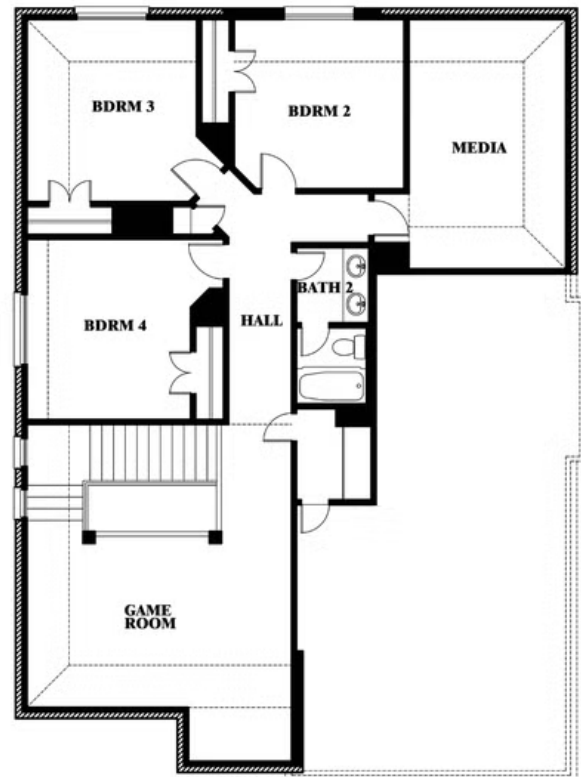

Dewberry II Side Entry

HOMES FROM
\$516,990

CLASSIC SERIES

HAYES CROSSING

5641 RUTHERFORD DRIVE, MIDLOTHIAN, TX 76065

3,026
SQUARE FEET

4
BEDROOMS

2.5
BATHROOMS

2
CAR GARAGE

Dewberry II Side Entry

HAYES CROSSING

5641 RUTHERFORD DRIVE, MIDLOTHIAN, TX 76065

Dewberry II Side Entry

This brochure is for general informational purposes and is to be used as a guide only. Changes may be made during the development process and floorplans, dimensions, fixtures, fittings, finishes and specifications are subject to change without notice. Window placement, balcony configuration, wardrobe sizes and living areas may vary slightly within each plan type. EQUAL HOUSING OPPORTUNITY