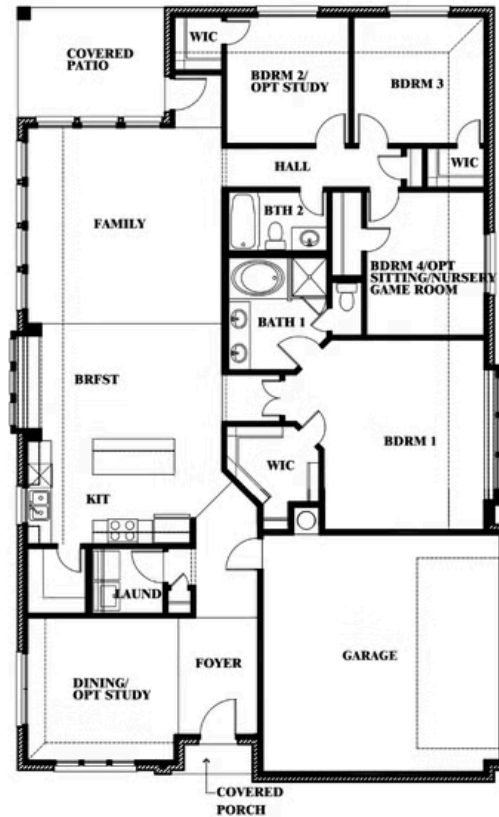

Cypress Side Entry

HOMES FROM
\$447,990

CLASSIC SERIES

HAYES CROSSING

5641 RUTHERFORD DRIVE, MIDLOTHIAN, TX 76065

2,038
SQUARE FEET

4
BEDROOMS

2.0
BATHROOMS

2
CAR GARAGE

ELEVATION S

ELEVATION T

Cypress Side Entry

HAYES CROSSING

5641 RUTHERFORD DRIVE, MIDLOTHIAN, TX 76065

Cypress Side Entry

This brochure is for general informational purposes and is to be used as a guide only. Changes may be made during the development process and floorplans, dimensions, fixtures, fittings, finishes and specifications are subject to change without notice. Window placement, balcony configuration, wardrobe sizes and living areas may vary slightly within each plan type. EQUAL HOUSING OPPORTUNITY