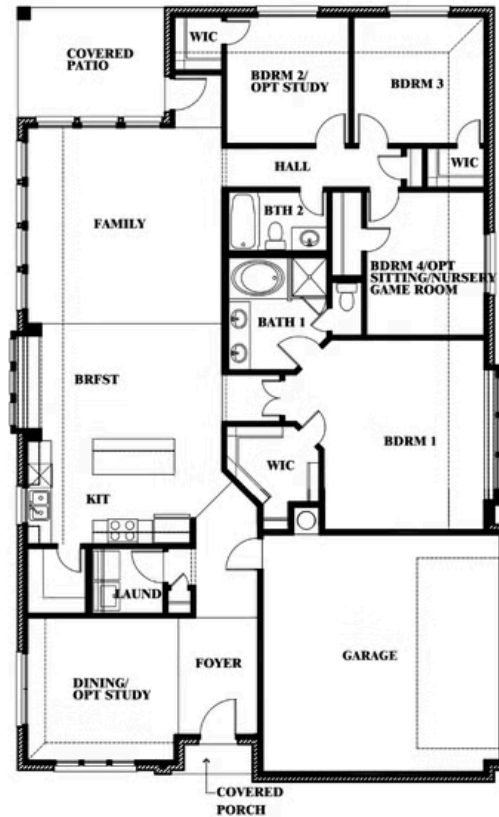

Cypress Side Entry

HOMES FROM **\$447,990**

CLASSIC SERIES

HAYES CROSSING

5213 STONE LANE, MIDLOTHIAN, TX 76065

2,038
SQUARE FEET

4
BEDROOMS

2.0
BATHROOMS

2
CAR GARAGE

ELEVATION R

ELEVATION S

ELEVATION S

ELEVATION T

ELEVATION T

Document generated Mar 14, 2025. Prices, plans, square footage, features and materials are subject to change at any time without notice and vary among communities. Listed prices are for informational purposes only, are not binding, and do not create any contractual obligation(s). The price of any home is dependent on numerous factors, all of which are unique to a specific home, and is not guaranteed until specified in a binding contract. Pricing of elevations and additional optional beds/baths vary per plan. Some plans require a premium homesite. Please ask the Community Manager for details. Renderings of homes are artist concepts and may not reflect exact colors and materials.

Cypress Side Entry

HAYES CROSSING

5213 STONE LANE, MIDLOTHIAN, TX 76065

Cypress Side Entry

This brochure is for general informational purposes and is to be used as a guide only. Changes may be made during the development process and floorplans, dimensions, fixtures, fittings, finishes and specifications are subject to change without notice. Window placement, balcony configuration, wardrobe sizes and living areas may vary slightly within each plan type. EQUAL HOUSING OPPORTUNITY