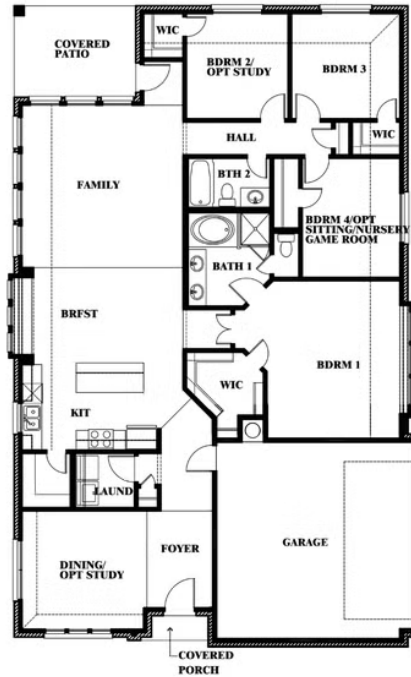

ELEVATION T

Cypress Side Entry

HAYES CROSSING

5641 RUTHERFORD DRIVE, MIDLOTHIAN, TX 76065

Cypress Side Entry