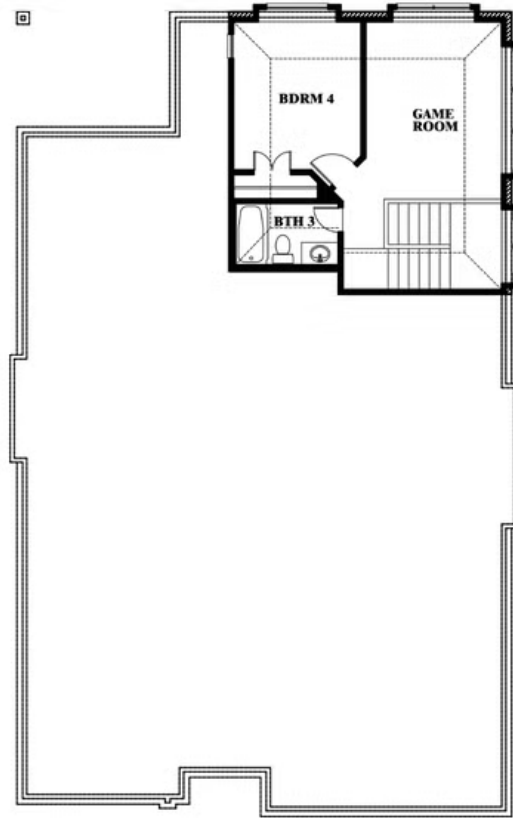

Cypress II Side Entry

HAYES CROSSING

5641 RUTHERFORD DRIVE, MIDLOTHIAN, TX 76065

Cypress II Side Entry

This brochure is for general informational purposes and is to be used as a guide only. Changes may be made during the development process and floorplans, dimensions, fixtures, fittings, finishes and specifications are subject to change without notice. Window placement, balcony configuration, wardrobe sizes and living areas may vary slightly within each plan type. EQUAL HOUSING OPPORTUNITY