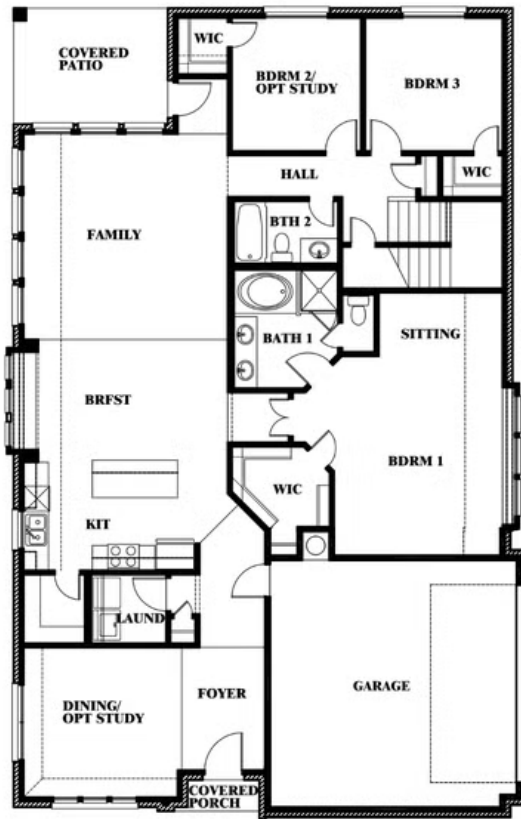

Cypress II Side Entry

HAYES CROSSING

5641 RUTHERFORD DRIVE, MIDLOTHIAN, TX 76065

Cypress II Side Entry

This brochure is for general informational purposes and is to be used as a guide only. Changes may be made during the development process and floorplans, dimensions, fixtures, fittings, finishes and specifications are subject to change without notice. Window placement, balcony configuration, wardrobe sizes and living areas may vary slightly within each plan type. EQUAL HOUSING OPPORTUNITY