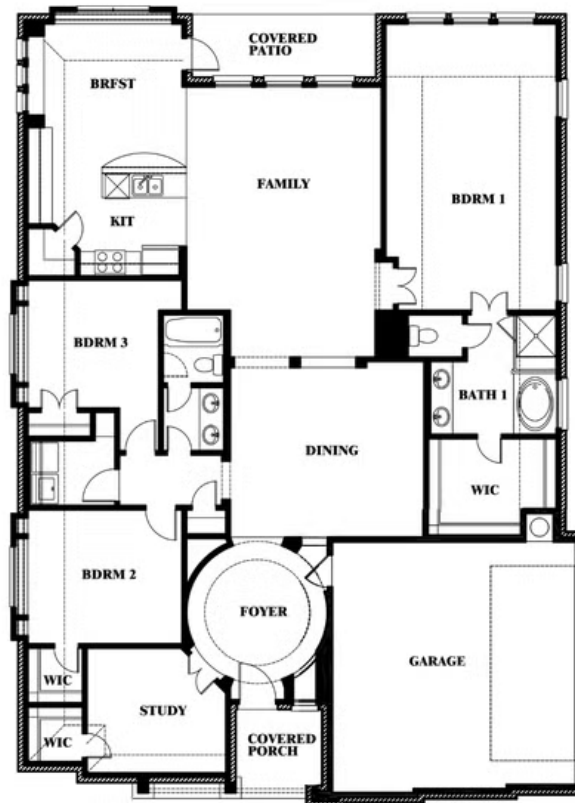

Carolina Side Entry

HOMES FROM
\$464,990

CLASSIC SERIES

HAYES CROSSING

5641 RUTHERFORD DRIVE, MIDLOTHIAN, TX 76065

2,319
SQUARE FEET

3
BEDROOMS

2.0
BATHROOMS

2
CAR GARAGE

CAROLINA ELEVATION R

CAROLINA SE ELEVATION S

ELEVATION_S

CAROLINA SE ELEVATION T

ELEVATION_T

Carolina Side Entry

HAYES CROSSING

5641 RUTHERFORD DRIVE, MIDLOTHIAN, TX 76065

CAROLINA SIDE ENTRY FLOOR PLAN

Carolina Side Entry

This brochure is for general informational purposes and is to be used as a guide only. Changes may be made during the development process and floorplans, dimensions, fixtures, fittings, finishes and specifications are subject to change without notice. Window placement, balcony configuration, wardrobe sizes and living areas may vary slightly within each plan type. EQUAL HOUSING OPPORTUNITY