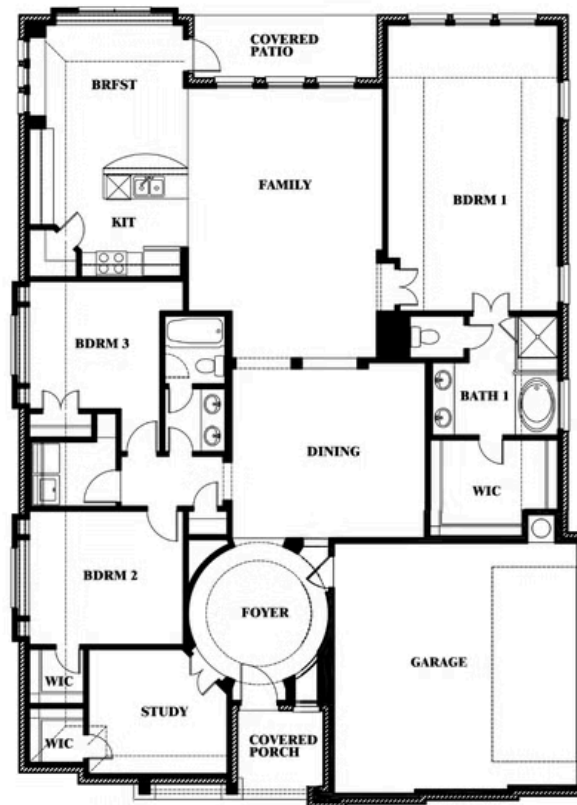

Carolina Side Entry

HOMES FROM
\$464,990

CLASSIC SERIES

HAYES CROSSING

5213 STONE LANE, MIDLOTHIAN, TX 76065

2,319
SQUARE FEET

3
BEDROOMS

2.0
BATHROOMS

Carolina Side Entry

HAYES CROSSING

5213 STONE LANE, MIDLOTHIAN, TX 76065

CAROLINA SIDE ENTRY FLOOR PLAN

Carolina Side Entry

This brochure is for general informational purposes and is to be used as a guide only. Changes may be made during the development process and floorplans, dimensions, fixtures, fittings, finishes and specifications are subject to change without notice. Window placement, balcony configuration, wardrobe sizes and living areas may vary slightly within each plan type. EQUAL HOUSING OPPORTUNITY