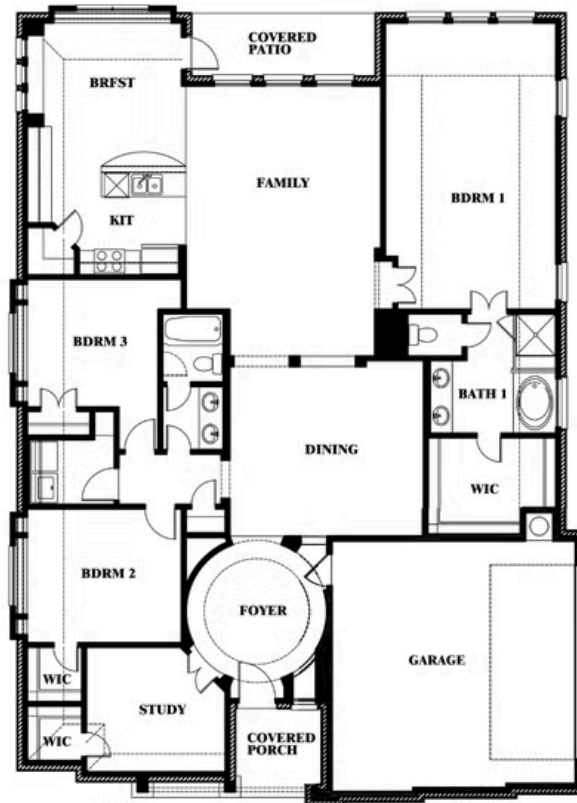

Carolina Side Entry

HOMES FROM
\$464,990

CLASSIC SERIES

HAYES CROSSING

5213 STONE LANE, MIDLOTHIAN, TX 76065

2,319
SQUARE FEET

3
BEDROOMS

2.0
BATHROOMS

Carolina Side Entry

HAYES CROSSING

5213 STONE LANE, MIDLOTHIAN, TX 76065

CAROLINA SIDE ENTRY FLOOR PLAN

Carolina Side Entry

This brochure is for general informational purposes and is to be used as a guide only. Changes may be made during the development process and floorplans, dimensions, fixtures, fittings, finishes and specifications are subject to change without notice. Window placement, balcony configuration, wardrobe sizes and living areas may vary slightly within each plan type. EQUAL HOUSING OPPORTUNITY