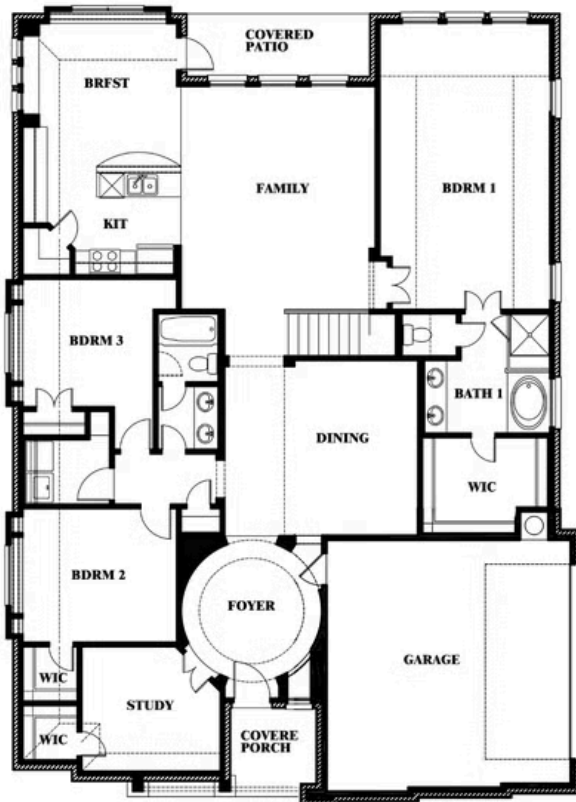

5641 Rutherford Drive

MIDLOTHIAN, TX 76065

HAYES CROSSING

CAROLINA IV SIDE ENTRY FLOOR PLAN

PRICED AT

~~\$677,873~~ **\$585,000****3270**
SQUARE FEET**4**
BEDROOMS**3.0**
BATHROOMS**2**
CAR GARAGE

MODEL HOME FOR SALE! Rare opportunity to move into a professionally designed Bloomfield Home with premium selections, landscaping, and LOCATION! This side entry Carolina IV plan sits pretty on a corner lot near the neighborhood entrance with no neighbor to one side and the backyard siding up to a private farm. As an operating model, you're welcome to tour freely during business hours! View all the best details in person like the double ovens in the pearly white Deluxe Kitchen, the warm wood floors and contemporary LedgeStone fireplace with a floating oak mantel in the Family Room, and the massive second floor with 2 entertainment spaces and a huge private bedroom! With a well-placed Formal Dining Room and an extended Covered Rear Patio, you'll have plenty of space to host during all seasons. The first floor is completed by dual secondary bedrooms sharing a hallway bath and a spacious Primary Suite privately tucked away. Sunlight easily brightens each room thanks to large, Low-E windows throughout, plus ALL custom window treatments (including the dining nook seat cushion) are being sold with the home! Paired with the manicured accent paint, you have a perfectly cohesive home to easily move right into! Come by and learn more, our Hayes Crossing is team is here for all your questions.

5641 Rutherford Drive

MIDLOTHIAN, TX 76065

CAROLINA IV SIDE ENTRY FLOOR PLAN

Carolina IV Side Entry

This brochure is for general informational purposes and is to be used as a guide only. Changes may be made during the development process and floorplans, dimensions, fixtures, fittings, finishes and specifications are subject to change without notice. Window placement, balcony configuration, wardrobe sizes and living areas may vary slightly within each plan type. EQUAL HOUSING OPPORTUNITY