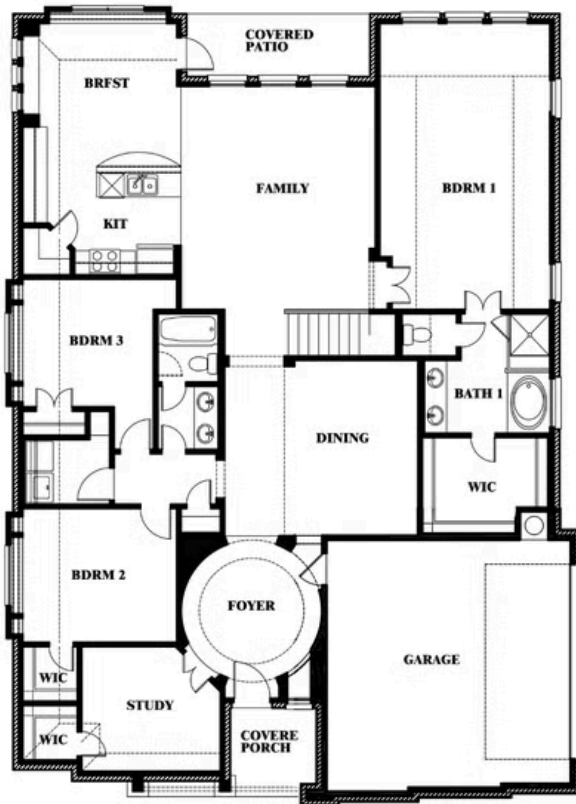

5641 Rutherford Drive

MIDLOTHIAN, TX 76065

CAROLINA IV SIDE ENTRY FLOOR PLAN

Carolina IV Side Entry

This brochure is for general informational purposes and is to be used as a guide only. Changes may be made during the development process and floorplans, dimensions, fixtures, fittings, finishes and specifications are subject to change without notice. Window placement, balcony configuration, wardrobe sizes and living areas may vary slightly within each plan type. EQUAL HOUSING OPPORTUNITY