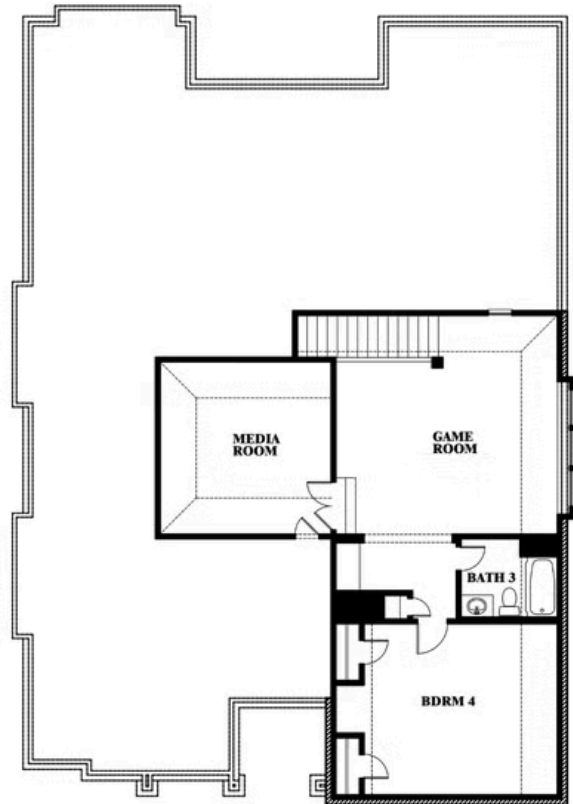

5641 Rutherford Drive

MIDLOTHIAN, TX 76065

CAROLINA IV SIDE ENTRY FLOOR PLAN

Carolina IV Side Entry

This brochure is for general informational purposes and is to be used as a guide only. Changes may be made during the development process and floorplans, dimensions, fixtures, fittings, finishes and specifications are subject to change without notice. Window placement, balcony configuration, wardrobe sizes and living areas may vary slightly within each plan type. EQUAL HOUSING OPPORTUNITY