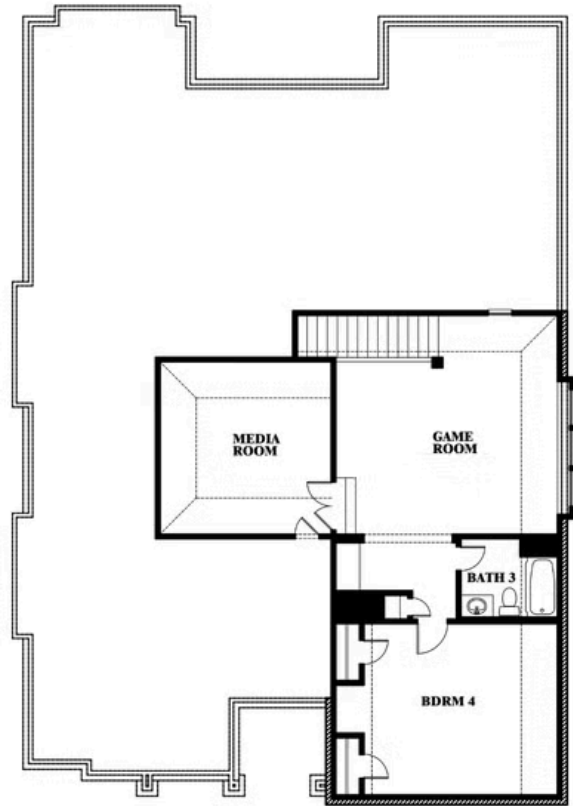

5641 Rutherford Drive

MIDLOTHIAN, TX 76065

HAYES CROSSING

CAROLINA IV SIDE ENTRY FLOOR PLAN

PRICED AT

~~\$677,873~~ **\$585,000****3270**
SQUARE FEET**4**
BEDROOMS**3.0**
BATHROOMS**2**
CAR GARAGE

MODEL HOME FOR SALE! Rare opportunity to move into a professionally designed Bloomfield Home with premium selections, landscaping, and LOCATION! This side entry Carolina IV plan sits pretty on a corner lot near the neighborhood entrance with no neighbor to one side and the backyard siding up to a private farm. As an operating model, you're welcome to tour freely during business hours! View all the best details in person like the double ovens in the pearly white Deluxe Kitchen, the warm wood floors and contemporary LedgeStone fireplace with a floating oak mantel in the Family Room, and the massive second floor with 2 entertainment spaces and a huge private bedroom! With a well-placed Formal Dining Room and an extended Covered Rear Patio, you'll have plenty of space to host during all seasons. The first floor is completed by dual secondary bedrooms sharing a hallway bath and a spacious Primary Suite privately tucked away. Sunlight easily brightens each room thanks to large, Low-E windows throughout, plus ALL custom window treatments (including the dining nook seat cushion) are being sold with the home! Paired with the manicured accent paint, you have a perfectly cohesive home to easily move right into! Come by and learn more, our Hayes Crossing is team is here for all your questions.

5641 Rutherford Drive

MIDLOTHIAN, TX 76065

CAROLINA IV SIDE ENTRY FLOOR PLAN

Carolina IV Side Entry

This brochure is for general informational purposes and is to be used as a guide only. Changes may be made during the development process and floorplans, dimensions, fixtures, fittings, finishes and specifications are subject to change without notice. Window placement, balcony configuration, wardrobe sizes and living areas may vary slightly within each plan type. EQUAL HOUSING OPPORTUNITY