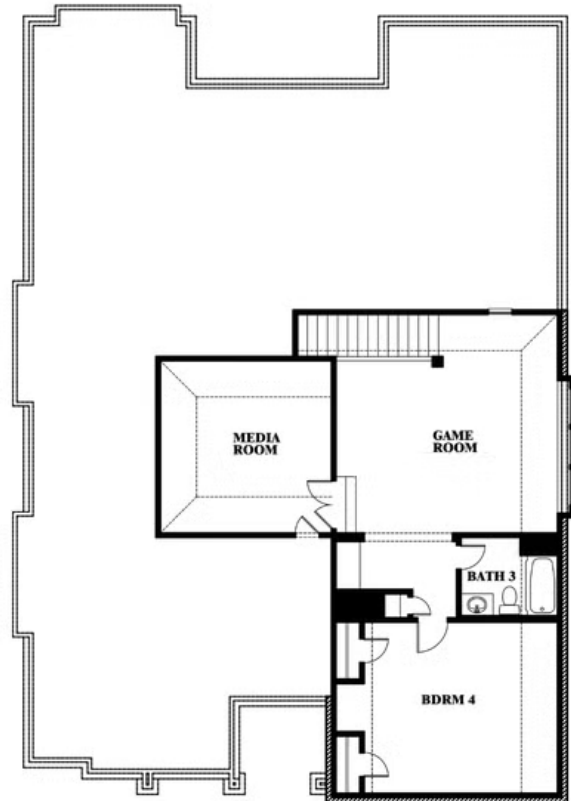

ELEVATION R

Carolina IV Side Entry

HAYES CROSSING

5641 RUTHERFORD DRIVE, MIDLOTHIAN, TX 76065

Carolina IV Side Entry

This brochure is for general informational purposes and is to be used as a guide only. Changes may be made during the development process and floorplans, dimensions, fixtures, fittings, finishes and specifications are subject to change without notice. Window placement, balcony configuration, wardrobe sizes and living areas may vary slightly within each plan type. EQUAL HOUSING OPPORTUNITY