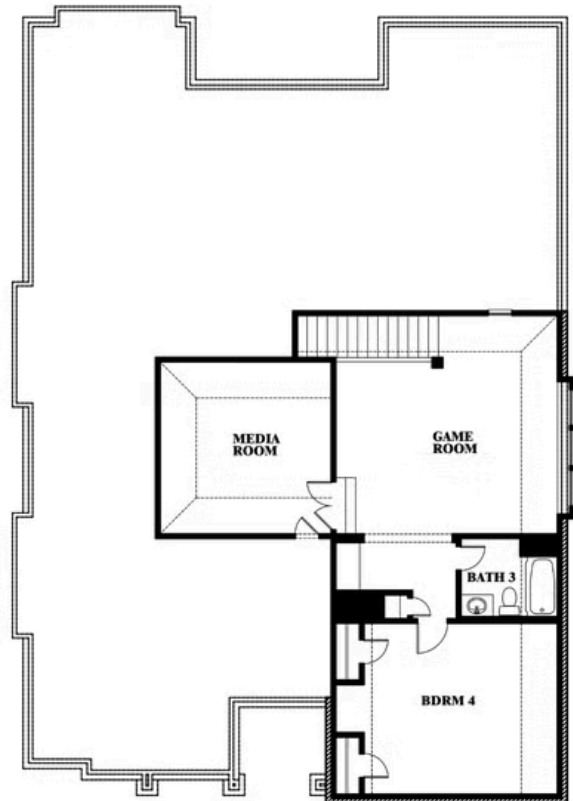

Carolina IV Side Entry

HOMES FROM
\$530,990

CLASSIC SERIES

HAYES CROSSING

5213 STONE LANE, MIDLOTHIAN, TX 76065

3,258
SQUARE FEET

4
BEDROOMS

3.0
BATHROOMS

2
CAR GARAGE

ELEVATION T

ELEVATION S

ELEVATION S

ELEVATION R

ELEVATION R

Carolina IV Side Entry

HAYES CROSSING

5213 STONE LANE, MIDLOTHIAN, TX 76065

Carolina IV Side Entry

This brochure is for general informational purposes and is to be used as a guide only. Changes may be made during the development process and floorplans, dimensions, fixtures, fittings, finishes and specifications are subject to change without notice. Window placement, balcony configuration, wardrobe sizes and living areas may vary slightly within each plan type. EQUAL HOUSING OPPORTUNITY