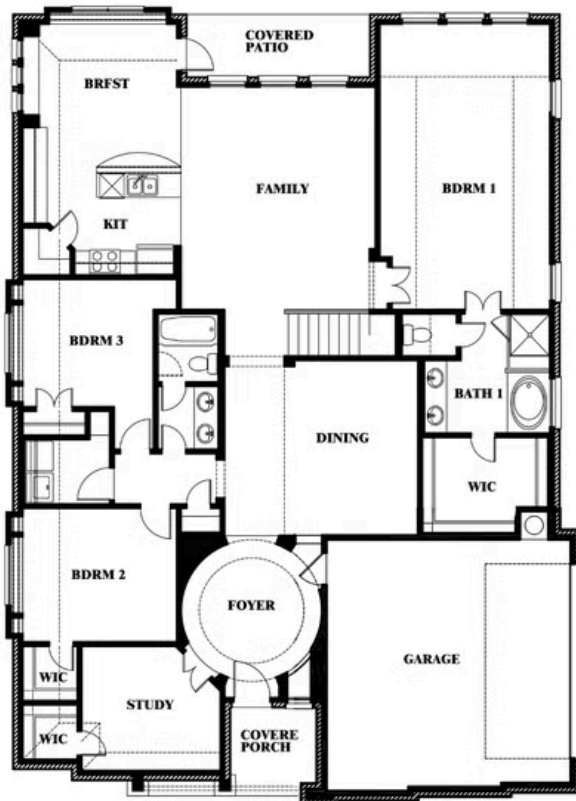

Carolina IV Side Entry

HAYES CROSSING

5641 RUTHERFORD DRIVE, MIDLOTHIAN, TX 76065

Carolina IV Side Entry

This brochure is for general informational purposes and is to be used as a guide only. Changes may be made during the development process and floorplans, dimensions, fixtures, fittings, finishes and specifications are subject to change without notice. Window placement, balcony configuration, wardrobe sizes and living areas may vary slightly within each plan type. EQUAL HOUSING OPPORTUNITY