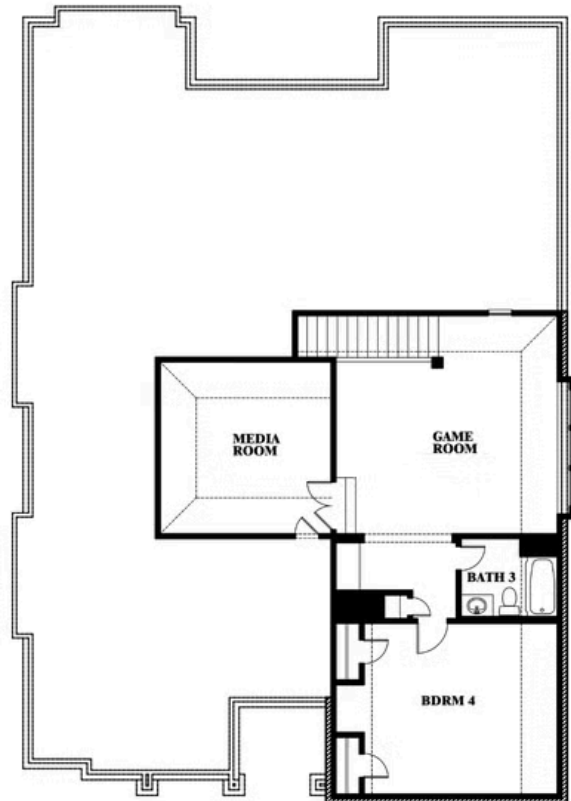

Carolina IV Side Entry

HOMES FROM
\$530,990

CLASSIC SERIES

HAYES CROSSING

5641 RUTHERFORD DRIVE, MIDLOTHIAN, TX 76065

3,258
SQUARE FEET

4
BEDROOMS

3.0
BATHROOMS

2
CAR GARAGE

ELEVATION T

ELEVATION S

ELEVATION S

ELEVATION R

ELEVATION R

Document generated Jan 21, 2025. Prices, plans, square footage, features and materials are subject to change at any time without notice and vary among communities. Listed prices are for informational purposes only, are not binding, and do not create any contractual obligation(s). The price of any home is dependent on numerous factors, all of which are unique to a specific home, and is not guaranteed until specified in a binding contract. Pricing of elevations and additional optional beds/baths vary per plan. Some plans require a premium homesite. Please ask the Community Manager for details. Renderings of homes are artist concepts and may not reflect exact colors and materials.

Carolina IV Side Entry

HAYES CROSSING

5641 RUTHERFORD DRIVE, MIDLOTHIAN, TX 76065

Carolina IV Side Entry

This brochure is for general informational purposes and is to be used as a guide only. Changes may be made during the development process and floorplans, dimensions, fixtures, fittings, finishes and specifications are subject to change without notice. Window placement, balcony configuration, wardrobe sizes and living areas may vary slightly within each plan type. EQUAL HOUSING OPPORTUNITY