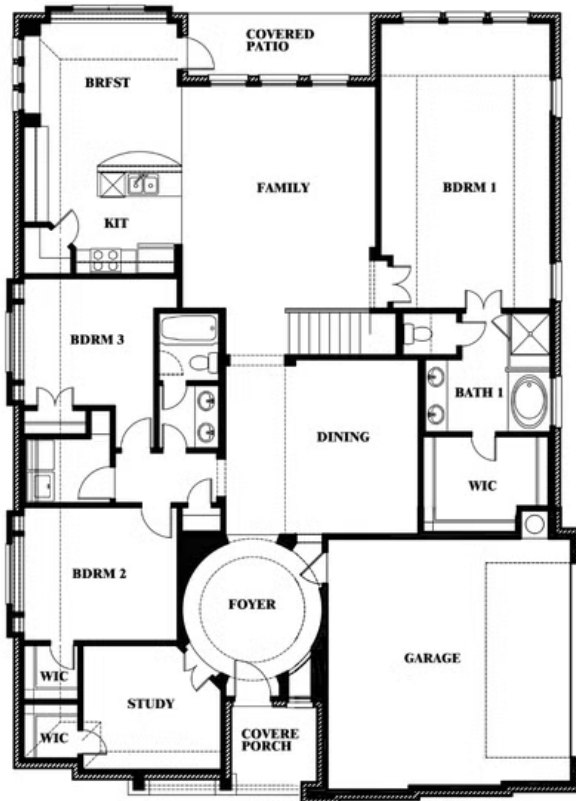

Carolina IV Side Entry

HAYES CROSSING

5641 RUTHERFORD DRIVE, MIDLOTHIAN, TX 76065

Carolina IV Side Entry

This brochure is for general informational purposes and is to be used as a guide only. Changes may be made during the development process and floorplans, dimensions, fixtures, fittings, finishes and specifications are subject to change without notice. Window placement, balcony configuration, wardrobe sizes and living areas may vary slightly within each plan type. EQUAL HOUSING OPPORTUNITY