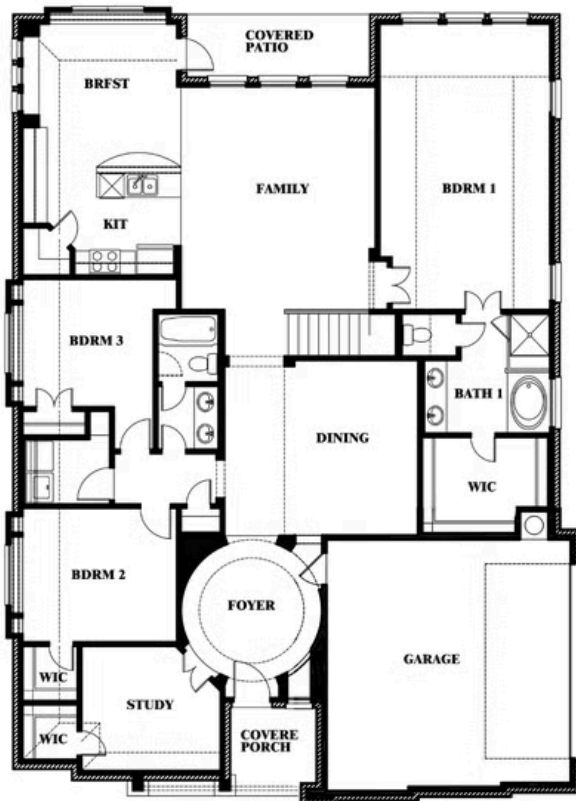

Carolina IV Side Entry

HAYES CROSSING

5213 STONE LANE, MIDLOTHIAN, TX 76065

Carolina IV Side Entry

This brochure is for general informational purposes and is to be used as a guide only. Changes may be made during the development process and floorplans, dimensions, fixtures, fittings, finishes and specifications are subject to change without notice. Window placement, balcony configuration, wardrobe sizes and living areas may vary slightly within each plan type. EQUAL HOUSING OPPORTUNITY