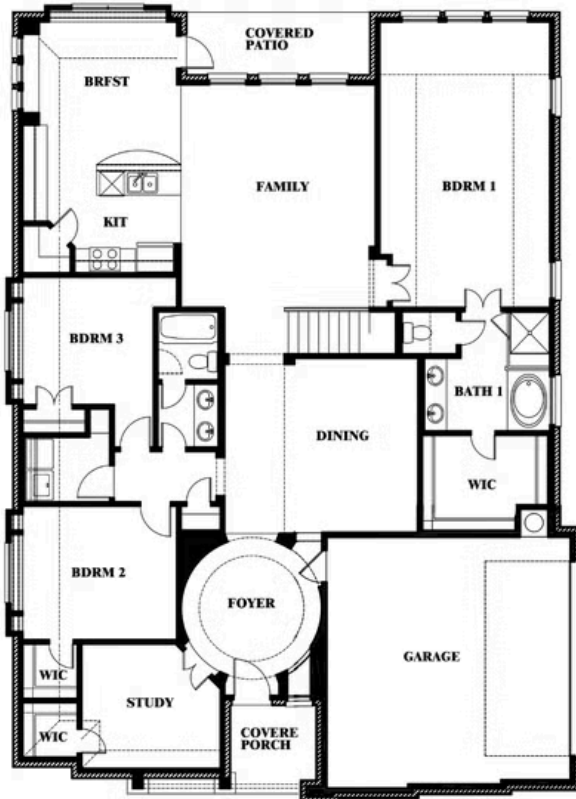

Carolina III Side Entry

HOMES FROM
\$517,990

CLASSIC SERIES

HAYES CROSSING

5641 RUTHERFORD DRIVE, MIDLOTHIAN, TX 76065

3,042
SQUARE FEET

4
BEDROOMS

3.0
BATHROOMS

2
CAR GARAGE

ELEVATION R

ELEVATION T

ELEVATION T

ELEVATION S

Document generated Dec 27, 2024. Prices, plans, square footage, features and materials are subject to change at any time without notice and vary among communities. Listed prices are for informational purposes only, are not binding, and do not create any contractual obligation(s). The price of any home is dependent on numerous factors, all of which are unique to a specific home, and is not guaranteed until specified in a binding contract. Pricing of elevations and additional optional beds/baths vary per plan. Some plans require a premium homesite. Please ask the Community Manager for details. Renderings of homes are artist concepts and may not reflect exact colors and materials.

Carolina III Side Entry

HAYES CROSSING

5641 RUTHERFORD DRIVE, MIDLOTHIAN, TX 76065

Carolina III Side Entry

This brochure is for general informational purposes and is to be used as a guide only. Changes may be made during the development process and floorplans, dimensions, fixtures, fittings, finishes and specifications are subject to change without notice. Window placement, balcony configuration, wardrobe sizes and living areas may vary slightly within each plan type. EQUAL HOUSING OPPORTUNITY