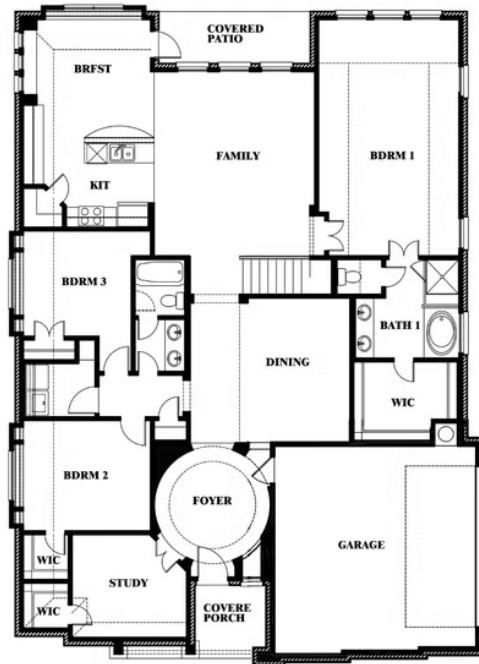

Carolina III Side Entry

HAYES CROSSING

5641 RUTHERFORD DRIVE, MIDLOTHIAN, TX 76065

Carolina III Side Entry