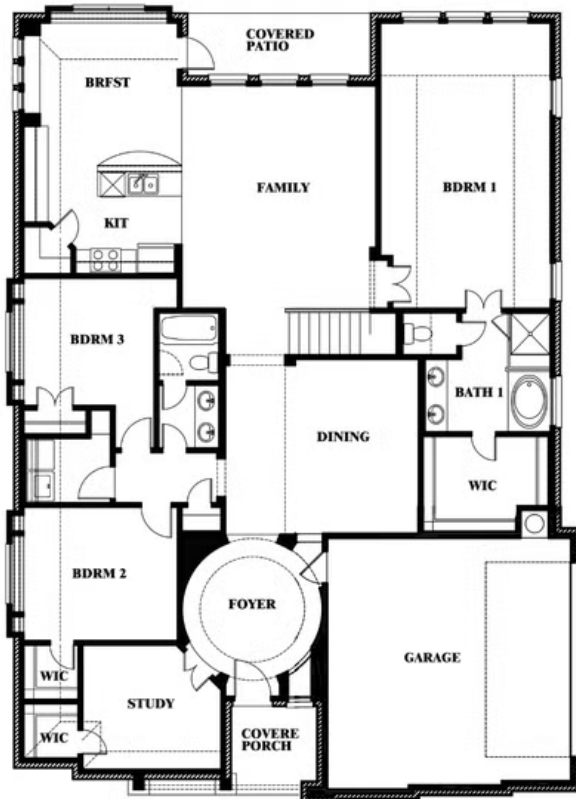

Carolina III Side Entry

HOMES FROM
\$517,990

CLASSIC SERIES

HAYES CROSSING

5641 RUTHERFORD DRIVE, MIDLOTHIAN, TX 76065

3,042
SQUARE FEET

4
BEDROOMS

3.0
BATHROOMS

2
CAR GARAGE

ELEVATION R

ELEVATION T

ELEVATION S

Carolina III Side Entry

HAYES CROSSING

5641 RUTHERFORD DRIVE, MIDLOTHIAN, TX 76065

Carolina III Side Entry

This brochure is for general informational purposes and is to be used as a guide only. Changes may be made during the development process and floorplans, dimensions, fixtures, fittings, finishes and specifications are subject to change without notice. Window placement, balcony configuration, wardrobe sizes and living areas may vary slightly within each plan type. EQUAL HOUSING OPPORTUNITY