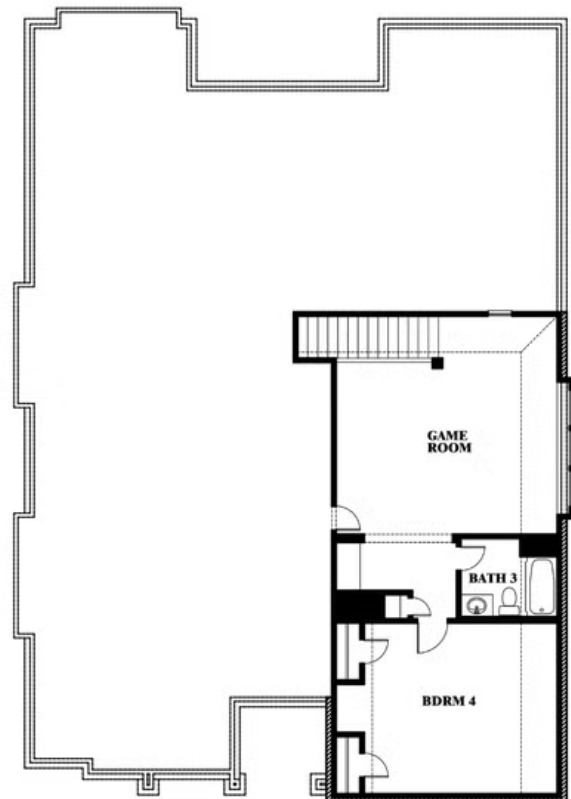

Carolina III Side Entry

HOMES FROM
\$517,990

CLASSIC SERIES

HAYES CROSSING

5641 RUTHERFORD DRIVE, MIDLOTHIAN, TX 76065

3,042
SQUARE FEET

4
BEDROOMS

3.0
BATHROOMS

2
CAR GARAGE

ELEVATION R

ELEVATION T

ELEVATION S

Carolina III Side Entry

HAYES CROSSING

5641 RUTHERFORD DRIVE, MIDLOTHIAN, TX 76065

Carolina III Side Entry

This brochure is for general informational purposes and is to be used as a guide only. Changes may be made during the development process and floorplans, dimensions, fixtures, fittings, finishes and specifications are subject to change without notice. Window placement, balcony configuration, wardrobe sizes and living areas may vary slightly within each plan type. EQUAL HOUSING OPPORTUNITY