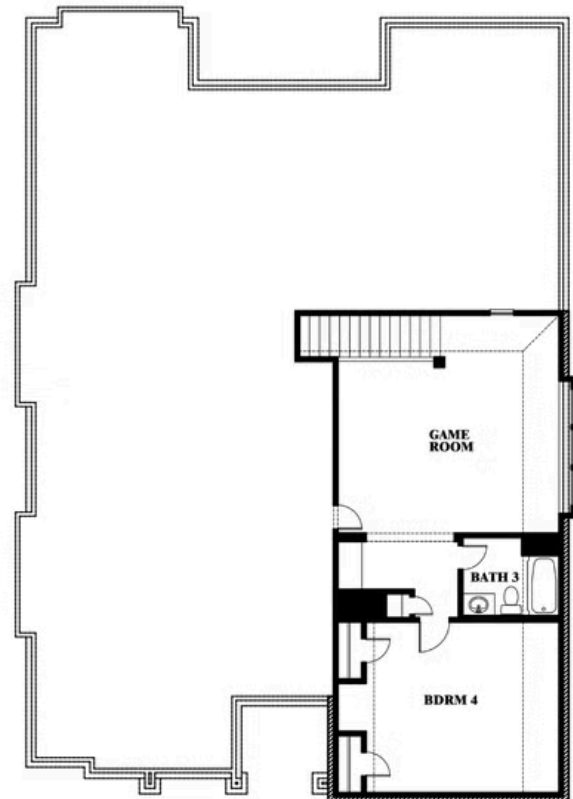

Carolina III Side Entry

HOMES FROM
\$517,990

CLASSIC SERIES

HAYES CROSSING

5641 RUTHERFORD DRIVE, MIDLOTHIAN, TX 76065

3,042
SQUARE FEET

4
BEDROOMS

3.0
BATHROOMS

2
CAR GARAGE

ELEVATION R

ELEVATION T

ELEVATION T

ELEVATION S

Document generated Dec 27, 2024. Prices, plans, square footage, features and materials are subject to change at any time without notice and vary among communities. Listed prices are for informational purposes only, are not binding, and do not create any contractual obligation(s). The price of any home is dependent on numerous factors, all of which are unique to a specific home, and is not guaranteed until specified in a binding contract. Pricing of elevations and additional optional beds/baths vary per plan. Some plans require a premium homesite. Please ask the Community Manager for details. Renderings of homes are artist concepts and may not reflect exact colors and materials.

Carolina III Side Entry

HAYES CROSSING

5641 RUTHERFORD DRIVE, MIDLOTHIAN, TX 76065

Carolina III Side Entry

This brochure is for general informational purposes and is to be used as a guide only. Changes may be made during the development process and floorplans, dimensions, fixtures, fittings, finishes and specifications are subject to change without notice. Window placement, balcony configuration, wardrobe sizes and living areas may vary slightly within each plan type. EQUAL HOUSING OPPORTUNITY