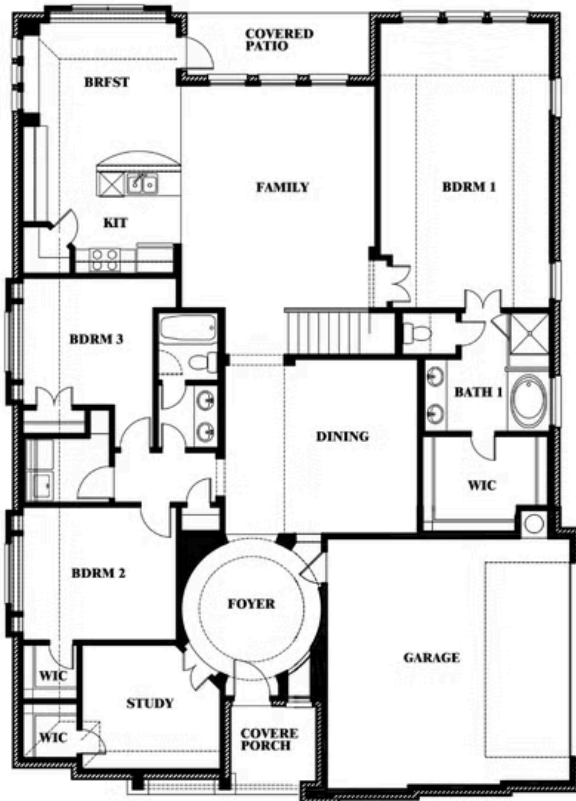

Carolina II Side Entry

HOMES FROM
\$504,990

CLASSIC SERIES

HAYES CROSSING

5213 STONE LANE, MIDLOTHIAN, TX 76065

2,777
SQUARE FEET

3
BEDROOMS

3.0
BATHROOMS

2
CAR GARAGE

ELEVATION R

ELEVATION S

ELEVATION S

ELEVATION T

ELEVATION T

Document generated Apr 18, 2025. Prices, plans, square footage, features and materials are subject to change at any time without notice and vary among communities. Listed prices are for informational purposes only, are not binding, and do not create any contractual obligation(s). The price of any home is dependent on numerous factors, all of which are unique to a specific home, and is not guaranteed until specified in a binding contract. Pricing of elevations and additional optional beds/baths vary per plan. Some plans require a premium homesite. Please ask the Community Manager for details. Renderings of homes are artist concepts and may not reflect exact colors and materials.

Carolina II Side Entry

HAYES CROSSING

5213 STONE LANE, MIDLOTHIAN, TX 76065

Carolina II Side Entry

This brochure is for general informational purposes and is to be used as a guide only. Changes may be made during the development process and floorplans, dimensions, fixtures, fittings, finishes and specifications are subject to change without notice. Window placement, balcony configuration, wardrobe sizes and living areas may vary slightly within each plan type. EQUAL HOUSING OPPORTUNITY