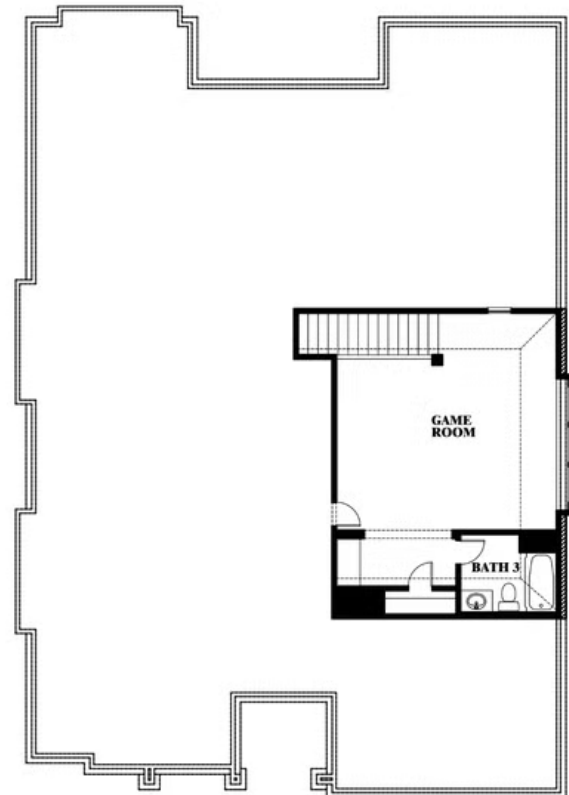

Carolina II Side Entry

HOMES FROM
\$504,990

CLASSIC SERIES

HAYES CROSSING

5641 RUTHERFORD DRIVE, MIDLOTHIAN, TX 76065

2,777
SQUARE FEET

3
BEDROOMS

3.0
BATHROOMS

2
CAR GARAGE

ELEVATION R

ELEVATION S

ELEVATION S

ELEVATION T

ELEVATION T

Carolina II Side Entry

HAYES CROSSING

5641 RUTHERFORD DRIVE, MIDLOTHIAN, TX 76065

Carolina II Side Entry

This brochure is for general informational purposes and is to be used as a guide only. Changes may be made during the development process and floorplans, dimensions, fixtures, fittings, finishes and specifications are subject to change without notice. Window placement, balcony configuration, wardrobe sizes and living areas may vary slightly within each plan type. EQUAL HOUSING OPPORTUNITY