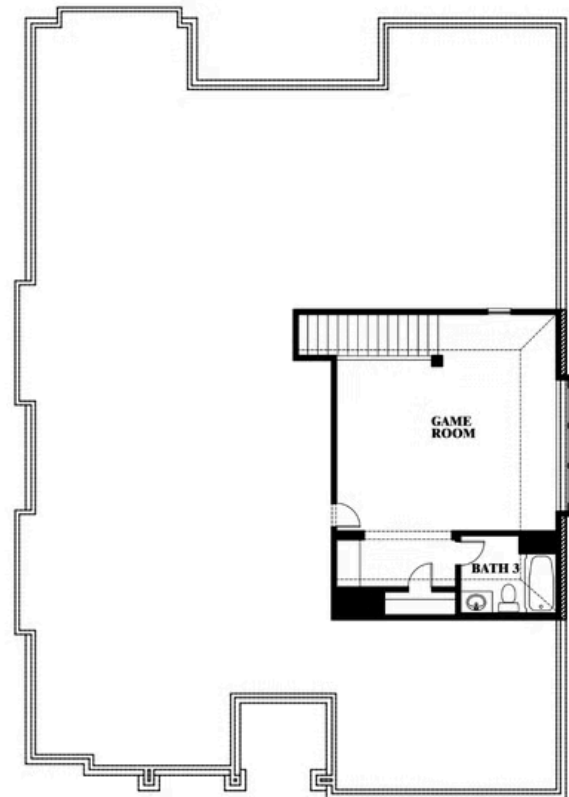

Carolina II Side Entry

HOMES FROM
\$504,990

CLASSIC SERIES

HAYES CROSSING

5213 STONE LANE, MIDLOTHIAN, TX 76065

2,777
SQUARE FEET

3
BEDROOMS

3.0
BATHROOMS

2
CAR GARAGE

ELEVATION R

ELEVATION S

ELEVATION S

ELEVATION T

ELEVATION T

Document generated Apr 18, 2025. Prices, plans, square footage, features and materials are subject to change at any time without notice and vary among communities. Listed prices are for informational purposes only, are not binding, and do not create any contractual obligation(s). The price of any home is dependent on numerous factors, all of which are unique to a specific home, and is not guaranteed until specified in a binding contract. Pricing of elevations and additional optional beds/baths vary per plan. Some plans require a premium homesite. Please ask the Community Manager for details. Renderings of homes are artist concepts and may not reflect exact colors and materials.

Carolina II Side Entry

HAYES CROSSING

5213 STONE LANE, MIDLOTHIAN, TX 76065

Carolina II Side Entry

This brochure is for general informational purposes and is to be used as a guide only. Changes may be made during the development process and floorplans, dimensions, fixtures, fittings, finishes and specifications are subject to change without notice. Window placement, balcony configuration, wardrobe sizes and living areas may vary slightly within each plan type. EQUAL HOUSING OPPORTUNITY