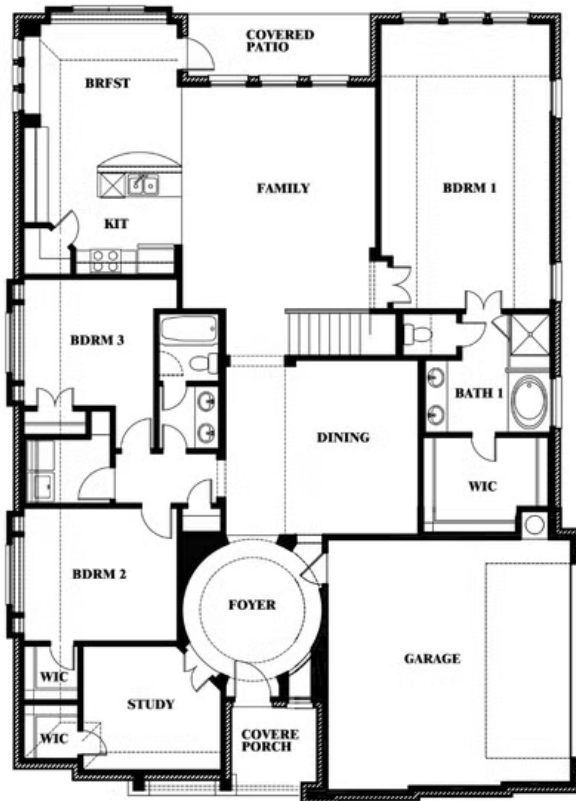

Carolina II Side Entry

HOMES FROM
\$504,990

CLASSIC SERIES

HAYES CROSSING

5641 RUTHERFORD DRIVE, MIDLOTHIAN, TX 76065

2,777
SQUARE FEET

3
BEDROOMS

3.0
BATHROOMS

2
CAR GARAGE

ELEVATION R

ELEVATION S

ELEVATION S

ELEVATION T

ELEVATION T

Carolina II Side Entry

HAYES CROSSING

5641 RUTHERFORD DRIVE, MIDLOTHIAN, TX 76065

Carolina II Side Entry

This brochure is for general informational purposes and is to be used as a guide only. Changes may be made during the development process and floorplans, dimensions, fixtures, fittings, finishes and specifications are subject to change without notice. Window placement, balcony configuration, wardrobe sizes and living areas may vary slightly within each plan type. EQUAL HOUSING OPPORTUNITY