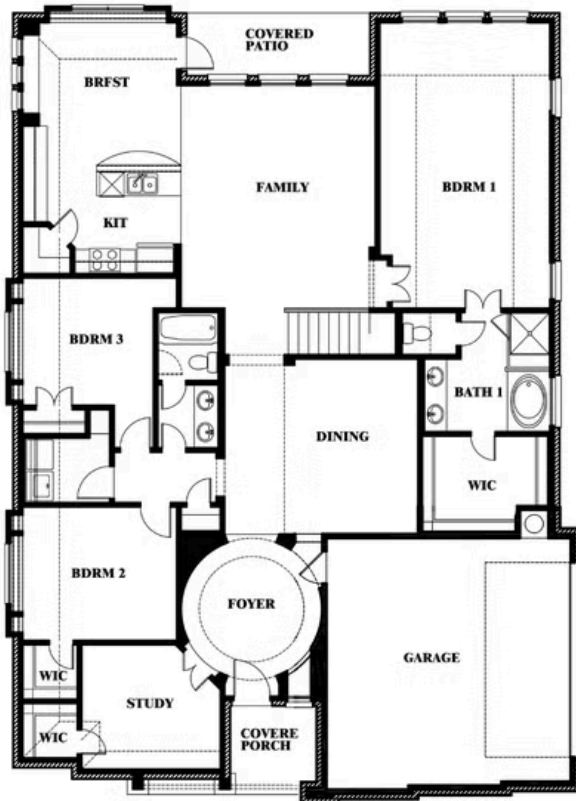

Carolina II Side Entry

HAYES CROSSING

5641 RUTHERFORD DRIVE, MIDLOTHIAN, TX 76065

Carolina II Side Entry

This brochure is for general informational purposes and is to be used as a guide only. Changes may be made during the development process and floorplans, dimensions, fixtures, fittings, finishes and specifications are subject to change without notice. Window placement, balcony configuration, wardrobe sizes and living areas may vary slightly within each plan type. EQUAL HOUSING OPPORTUNITY