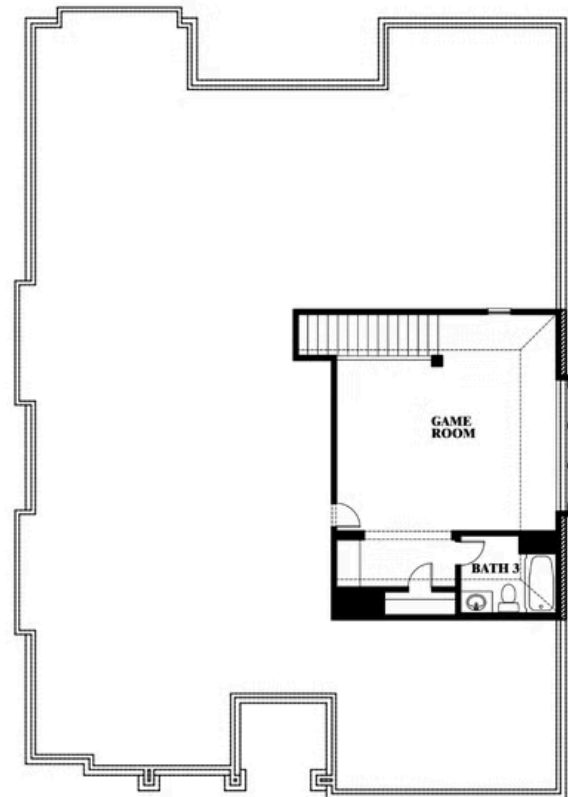

Carolina II Side Entry

HAYES CROSSING

5641 RUTHERFORD DRIVE, MIDLOTHIAN, TX 76065

Carolina II Side Entry

This brochure is for general informational purposes and is to be used as a guide only. Changes may be made during the development process and floorplans, dimensions, fixtures, fittings, finishes and specifications are subject to change without notice. Window placement, balcony configuration, wardrobe sizes and living areas may vary slightly within each plan type. EQUAL HOUSING OPPORTUNITY