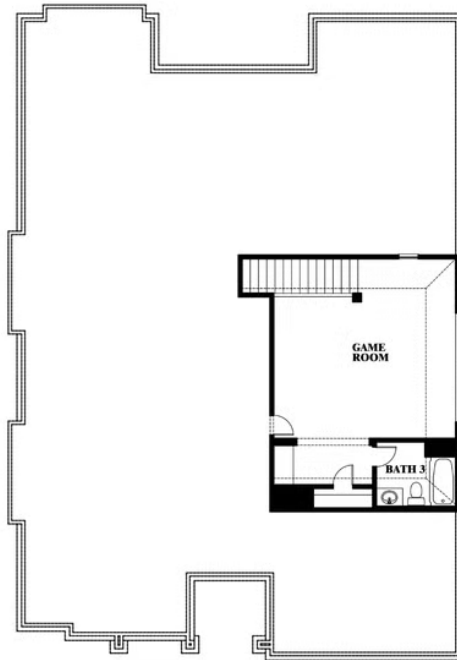

ELEVATION T

Carolina II Side Entry

HAYES CROSSING

5641 RUTHERFORD DRIVE, MIDLOTHIAN, TX 76065

Carolina II Side Entry