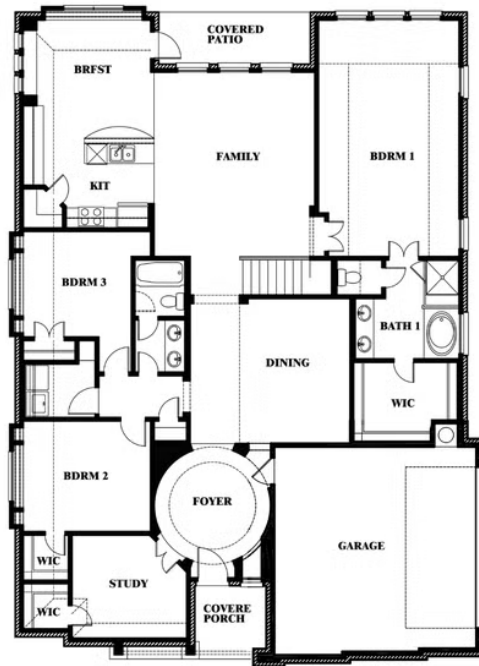

Carolina II Side Entry

HAYES CROSSING

5641 RUTHERFORD DRIVE, MIDLOTHIAN, TX 76065

Carolina II Side Entry