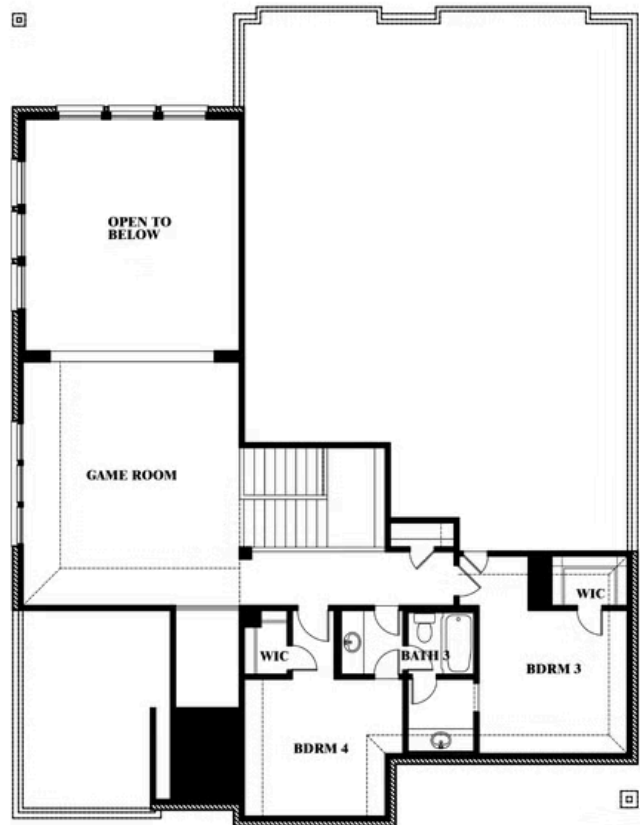

Bellflower

HOMES FROM
\$554,990

CLASSIC SERIES

HAYES CROSSING

5641 RUTHERFORD DRIVE, MIDLOTHIAN, TX 76065

3,527
SQUARE FEET

4
BEDROOMS

3.5
BATHROOMS

2
CAR GARAGE

ELEVATION D

ELEVATION AS

ELEVATION AS

ELEVATION C

ELEVATION C

Document generated Dec 3, 2024. Prices, plans, square footage, features and materials are subject to change at any time without notice and vary among communities. Listed prices are for informational purposes only, are not binding, and do not create any contractual obligation(s). The price of any home is dependent on numerous factors, all of which are unique to a specific home, and is not guaranteed until specified in a binding contract. Pricing of elevations and additional optional beds/baths vary per plan. Some plans require a premium homesite. Please ask the Community Manager for details. Renderings of homes are artist concepts and may not reflect exact colors and materials.

Bellflower

HAYES CROSSING

5641 RUTHERFORD DRIVE, MIDLOTHIAN, TX 76065

Bellflower

This brochure is for general informational purposes and is to be used as a guide only. Changes may be made during the development process and floorplans, dimensions, fixtures, fittings, finishes and specifications are subject to change without notice. Window placement, balcony configuration, wardrobe sizes and living areas may vary slightly within each plan type. EQUAL HOUSING OPPORTUNITY