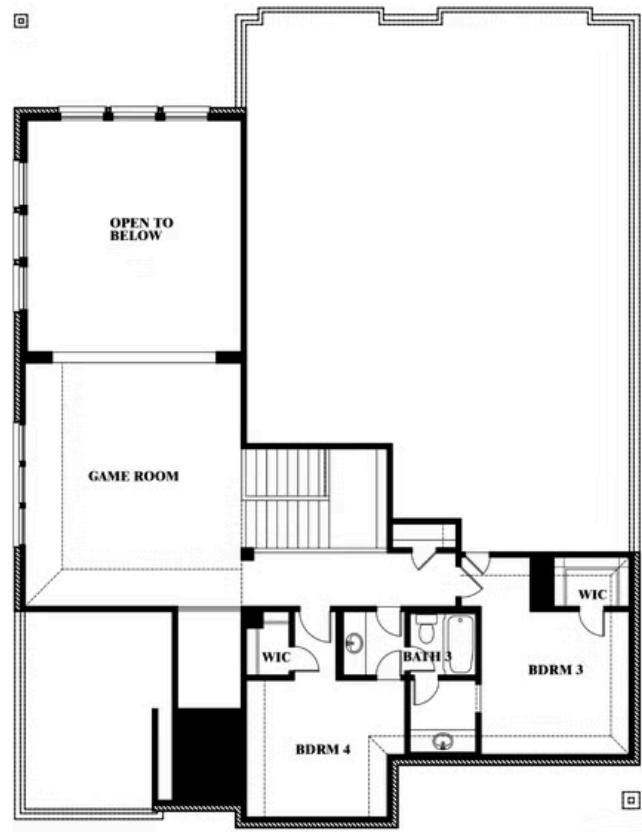

Bellflower

HOMES FROM
\$554,990

CLASSIC SERIES

HAYES CROSSING

5213 STONE LANE, MIDLOTHIAN, TX 76065

3,527
SQUARE FEET

4
BEDROOMS

3.5
BATHROOMS

2
CAR GARAGE

ELEVATION D

ELEVATION AS

ELEVATION AS

ELEVATION C

ELEVATION C

Bellflower

HAYES CROSSING

5213 STONE LANE, MIDLOTHIAN, TX 76065

BELLFLOWER FLOOR PLAN

Bellflower

This brochure is for general informational purposes and is to be used as a guide only. Changes may be made during the development process and floorplans, dimensions, fixtures, fittings, finishes and specifications are subject to change without notice. Window placement, balcony configuration, wardrobe sizes and living areas may vary slightly within each plan type. EQUAL HOUSING OPPORTUNITY