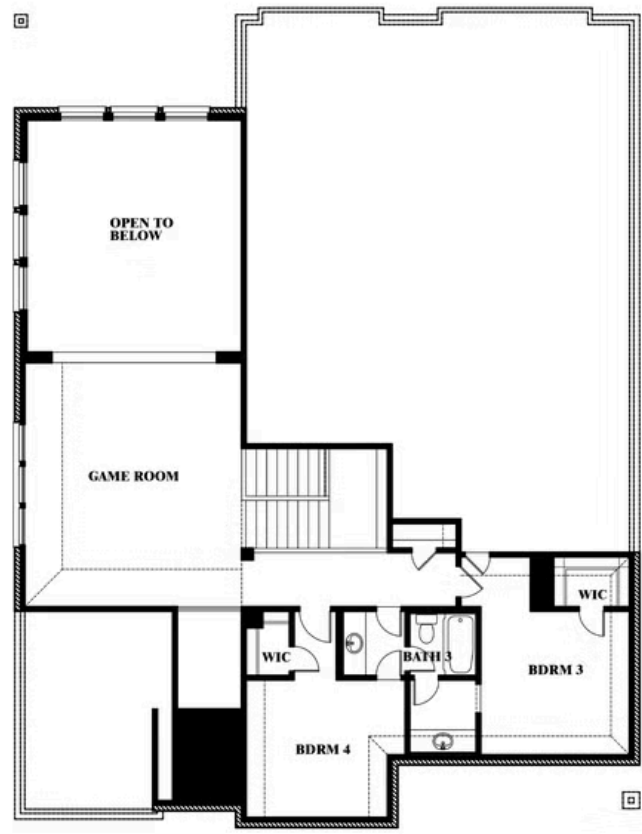

Bellflower

HOMES FROM
\$554,990

CLASSIC SERIES

HAYES CROSSING

5213 STONE LANE, MIDLOTHIAN, TX 76065

3,527
SQUARE FEET

4
BEDROOMS

3.5
BATHROOMS

2
CAR GARAGE

ELEVATION D

ELEVATION AS

ELEVATION AS

ELEVATION C

ELEVATION C

Bellflower

HAYES CROSSING

5213 STONE LANE, MIDLOTHIAN, TX 76065

BELLFLOWER FLOOR PLAN

Bellflower

This brochure is for general informational purposes and is to be used as a guide only. Changes may be made during the development process and floorplans, dimensions, fixtures, fittings, finishes and specifications are subject to change without notice. Window placement, balcony configuration, wardrobe sizes and living areas may vary slightly within each plan type. EQUAL HOUSING OPPORTUNITY