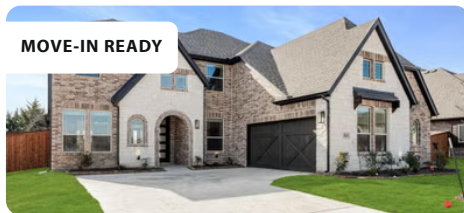

Hayes Crossing

5213 STONE LANE · MIDLOTHIAN, TX 76065

AVAILABLE HOMES

MOVE-IN READY

5402 Rowlan Row

MIDLOTHIAN, TX 76065

CARAWAY FLOOR PLAN

2,519 **4** **3** **3**
SQUARE FEET BEDS BATHS GARAGE

WAS ~~\$605,090~~ NOW **\$530,000**

MOVE-IN READY

5417 Rutherford Drive

MIDLOTHIAN, TX 76065

HAWTHORNE II SIDE ENTRY FLOOR PLAN

2,758 **4** **3** **2**
SQUARE FEET BEDS BATHS GARAGE

WAS ~~\$638,113~~ NOW **\$540,000**

MOVE-IN READY

5641 Rutherford Drive

MIDLOTHIAN, TX 76065

CAROLINA IV SIDE ENTRY FLOOR PLAN

3,270 **4** **3** **2**
SQUARE FEET BEDS BATHS GARAGE

WAS ~~\$677,873~~ NOW **\$580,000**

MOVE-IN READY

5226 Stone Lane