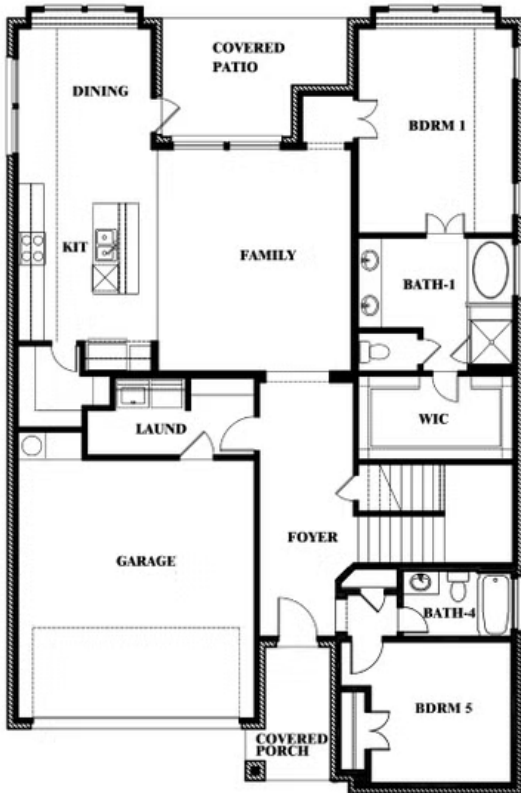

# 3105 Coral Ridge Court

MESQUITE, TX 75181

**RIDGE RANCH**  
VIOLET IV FLOOR PLAN**2838**  
SQUARE FEET**5**  
BEDROOMS**4.0**  
BATHROOMS**3**  
CAR GARAGE

The Classic Series Violet IV floor plan is a two-story home with four bedrooms and three and a half bathrooms. Features of this plan include a formal dining room, covered porch, large family room, study, open kitchen with custom cabinets and island, primary suite with an ensuite bathroom with walk-in closet and garden tub, an upstairs game room, and media room. Contact us or visit our model home for more information about building this plan.

# 3105 Coral Ridge Court

MESQUITE, TX 75181

VIOLET IV FLOOR PLAN

**VIOLET IV FLOOR PLAN WITH OPTIONAL BEDROOM AT STUDY**

## Violet IV Opt. Bed 5 & Bath 4 at Study

This brochure is for general informational purposes and is to be used as a guide only. Changes may be made during the development process and floorplans, dimensions, fixtures, fittings, finishes and specifications are subject to change without notice. Window placement, balcony configuration, wardrobe sizes and living areas may vary slightly within each plan type. EQUAL HOUSING OPPORTUNITY