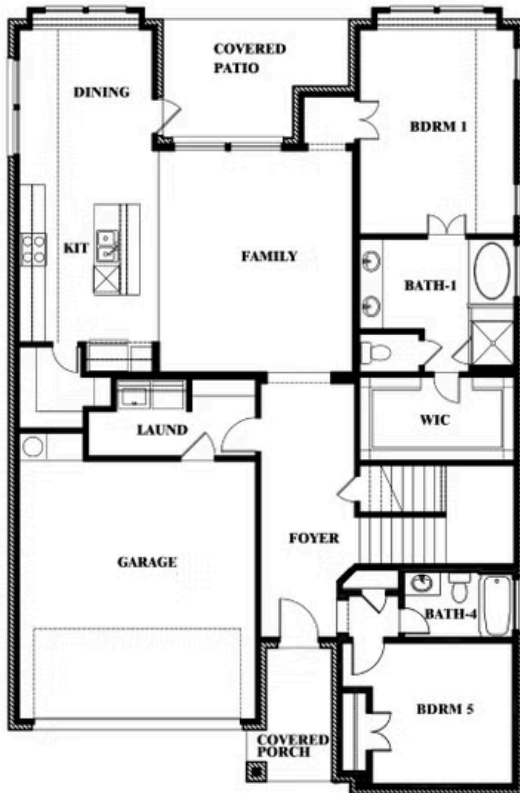

# 3105 Coral Ridge Court

MESQUITE, TX 75181

**RIDGE RANCH**  
VIOLET IV FLOOR PLAN**2838**  
SQUARE FEET**5**  
BEDROOMS**4.0**  
BATHROOMS**3**  
CAR GARAGE

The Classic Series Violet IV floor plan is a two-story home with four bedrooms and three and a half bathrooms. Features of this plan include a formal dining room, covered porch, large family room, study, open kitchen with custom cabinets and island, primary suite with an ensuite bathroom with walk-in closet and garden tub, an upstairs game room, and media room. Contact us or visit our model home for more information about building this plan.

# 3105 Coral Ridge Court

MESQUITE, TX 75181

VIOLET IV FLOOR PLAN

**VIOLET IV FLOOR PLAN WITH OPTIONAL BEDROOM AT STUDY**

## Violet IV Opt. Bed 5 & Bath 4 at Study

This brochure is for general informational purposes and is to be used as a guide only. Changes may be made during the development process and floorplans, dimensions, fixtures, fittings, finishes and specifications are subject to change without notice. Window placement, balcony configuration, wardrobe sizes and living areas may vary slightly within each plan type. EQUAL HOUSING OPPORTUNITY