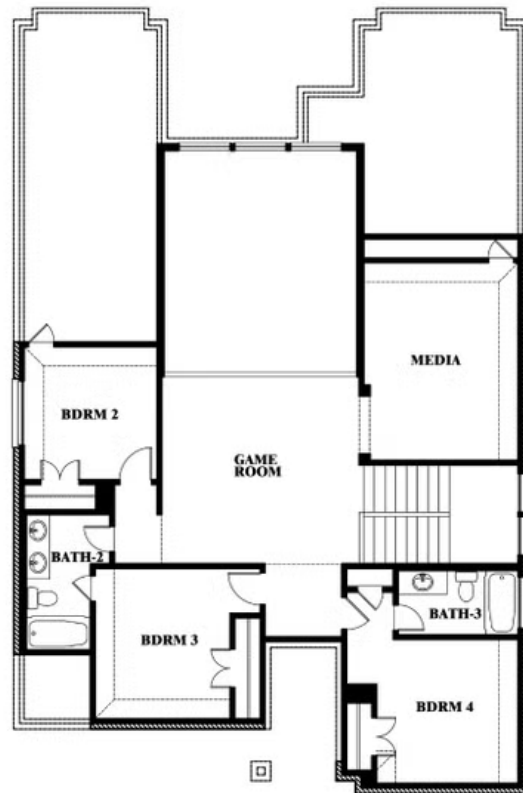

# 3105 Coral Ridge Court

MESQUITE, TX 75181

**RIDGE RANCH**  
VIOLET IV FLOOR PLAN**2838**  
SQUARE FEET**5**  
BEDROOMS**4.0**  
BATHROOMS**3**  
CAR GARAGE

The Classic Series Violet IV floor plan is a two-story home with four bedrooms and three and a half bathrooms. Features of this plan include a formal dining room, covered porch, large family room, study, open kitchen with custom cabinets and island, primary suite with an ensuite bathroom with walk-in closet and garden tub, an upstairs game room, and media room. Contact us or visit our model home for more information about building this plan.

# 3105 Coral Ridge Court

MESQUITE, TX 75181

VIOLET IV FLOOR PLAN

**VIOLET IV FLOOR PLAN WITH OPTIONAL BEDROOM AT STUDY**

## Violet IV Opt. Bed 5 & Bath 4 at Study

This brochure is for general informational purposes and is to be used as a guide only. Changes may be made during the development process and floorplans, dimensions, fixtures, fittings, finishes and specifications are subject to change without notice. Window placement, balcony configuration, wardrobe sizes and living areas may vary slightly within each plan type. EQUAL HOUSING OPPORTUNITY