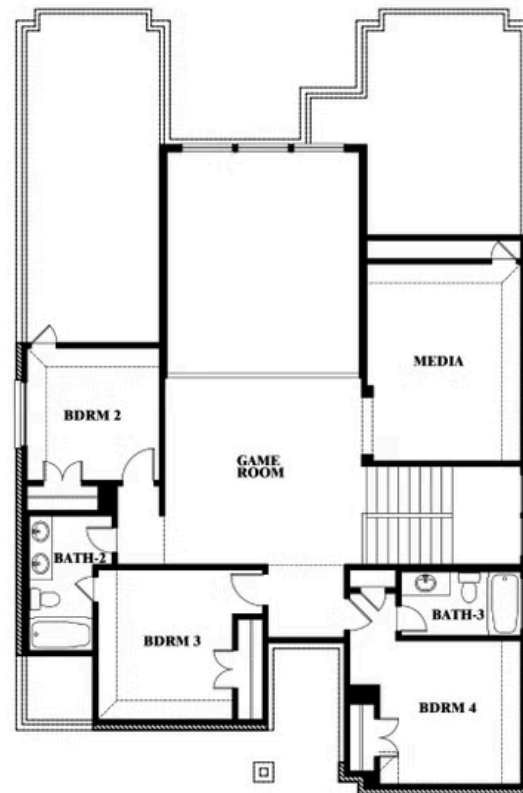

# 3105 Coral Ridge Court

MESQUITE, TX 75181

**RIDGE RANCH**  
VIOLET IV FLOOR PLAN**2838**  
SQUARE FEET**5**  
BEDROOMS**4.0**  
BATHROOMS**3**  
CAR GARAGE

The Classic Series Violet IV floor plan is a two-story home with four bedrooms and three and a half bathrooms. Features of this plan include a formal dining room, covered porch, large family room, study, open kitchen with custom cabinets and island, primary suite with an ensuite bathroom with walk-in closet and garden tub, an upstairs game room, and media room. Contact us or visit our model home for more information about building this plan.

# 3105 Coral Ridge Court

MESQUITE, TX 75181

VIOLET IV FLOOR PLAN

**VIOLET IV FLOOR PLAN WITH OPTIONAL BEDROOM AT STUDY**

## Violet IV Opt. Bed 5 & Bath 4 at Study

This brochure is for general informational purposes and is to be used as a guide only. Changes may be made during the development process and floorplans, dimensions, fixtures, fittings, finishes and specifications are subject to change without notice. Window placement, balcony configuration, wardrobe sizes and living areas may vary slightly within each plan type. EQUAL HOUSING OPPORTUNITY