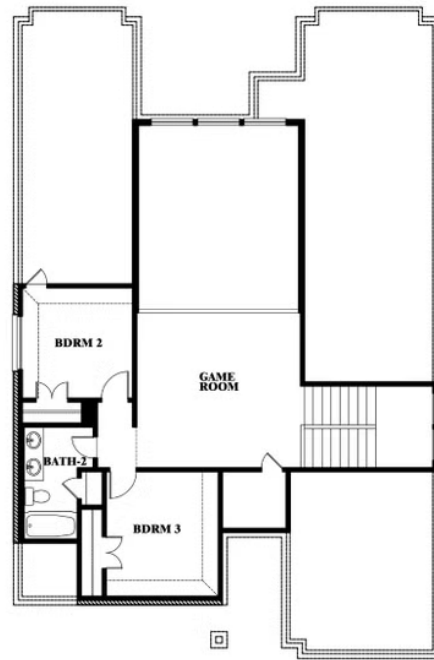

Violet

VIOLET FLOOR PLAN WITH OPTIONAL BEDROOM AT STUDY

RIDGE RANCH

3101 CORAL RIDGE COURT, MESQUITE, TX 75181

Violet
Opt. Bed 5 & Bath 4 at Study