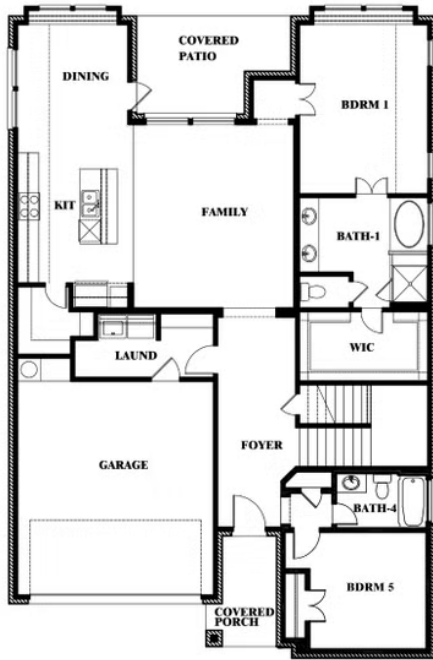

Violet

VIOLET FLOOR PLAN WITH OPTIONAL BEDROOM AT STUDY

RIDGE RANCH

3101 CORAL RIDGE COURT, MESQUITE, TX 75181

Violet
Opt. Bed 5 & Bath 4 at Study