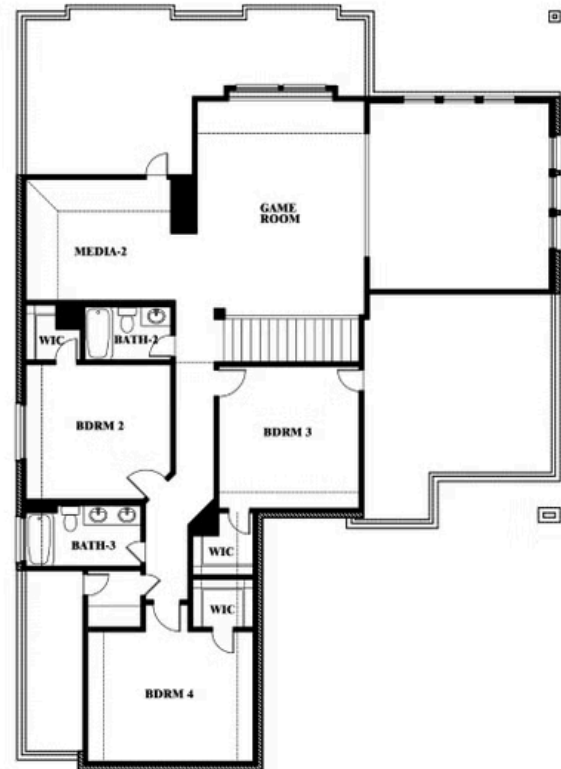

Spring Cress II

HOMES FROM
\$518,990

CLASSIC SERIES

RIDGE RANCH

3101 CORAL RIDGE COURT, MESQUITE, TX 75181

3,695
SQUARE FEET

4
BEDROOMS

3.5
BATHROOMS

2
CAR GARAGE

ELEVATION A

Spring Cress II

RIDGE RANCH

3101 CORAL RIDGE COURT, MESQUITE, TX 75181

Spring Cress II

This brochure is for general informational purposes and is to be used as a guide only. Changes may be made during the development process and floorplans, dimensions, fixtures, fittings, finishes and specifications are subject to change without notice. Window placement, balcony configuration, wardrobe sizes and living areas may vary slightly within each plan type. EQUAL HOUSING OPPORTUNITY

Spring Cress II

RIDGE RANCH

3101 CORAL RIDGE COURT, MESQUITE, TX 75181

Spring Cress II Opt. Bed 6 & Bath 5 at Media

This brochure is for general informational purposes and is to be used as a guide only. Changes may be made during the development process and floorplans, dimensions, fixtures, fittings, finishes and specifications are subject to change without notice. Window placement, balcony configuration, wardrobe sizes and living areas may vary slightly within each plan type. EQUAL HOUSING OPPORTUNITY

Spring Cress II

RIDGE RANCH

3101 CORAL RIDGE COURT, MESQUITE, TX 75181

Spring Cress II Opt. Mini Garage at Dining

This brochure is for general informational purposes and is to be used as a guide only. Changes may be made during the development process and floorplans, dimensions, fixtures, fittings, finishes and specifications are subject to change without notice. Window placement, balcony configuration, wardrobe sizes and living areas may vary slightly within each plan type. EQUAL HOUSING OPPORTUNITY