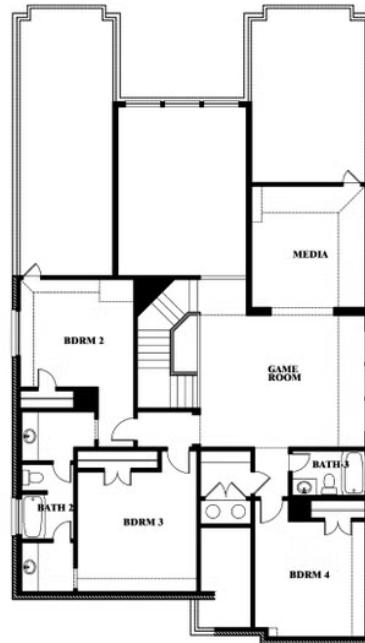

Rose II

ROSE II FLOOR PLAN WITH OPTIONAL BED & BATH AT STUDY

RIDGE RANCH

3101 CORAL RIDGE COURT, MESQUITE, TX 75181

Rose II Opt. Bed & Bath at Study