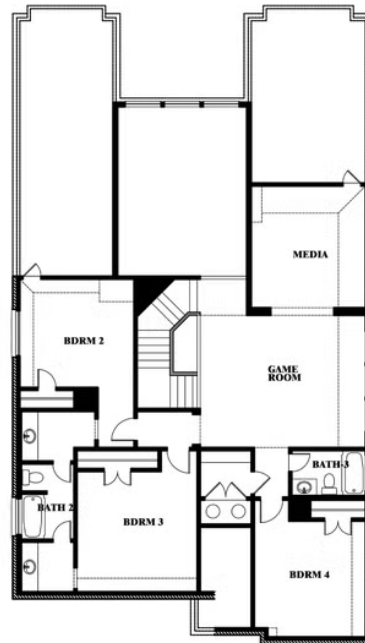

ELEVATION B

ELEVATION B

ELEVATION C

Rose II

ROSE II FLOOR PLAN

RIDGE RANCH

3101 CORAL RIDGE COURT, MESQUITE, TX 75181

Rose II