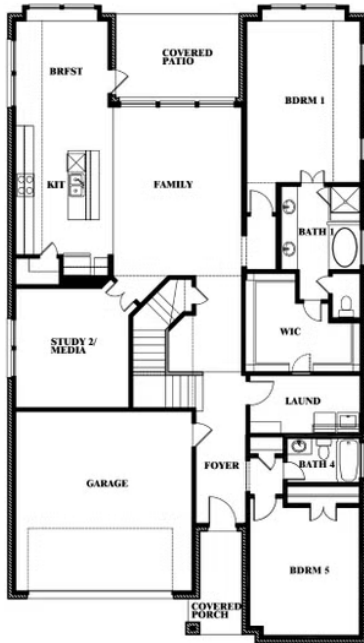

Rose II

ROSE II FLOOR PLAN WITH OPTIONAL BED & BATH AT STUDY

RIDGE RANCH

3101 CORAL RIDGE COURT, MESQUITE, TX 75181

Rose II Opt. Bed & Bath at Study