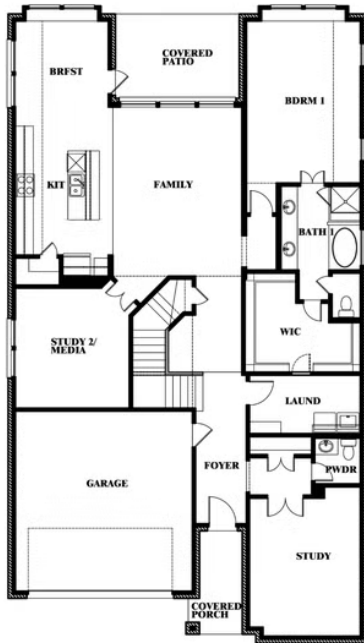

Rose II

ROSE II FLOOR PLAN

RIDGE RANCH

3101 CORAL RIDGE COURT, MESQUITE, TX 75181

Rose II