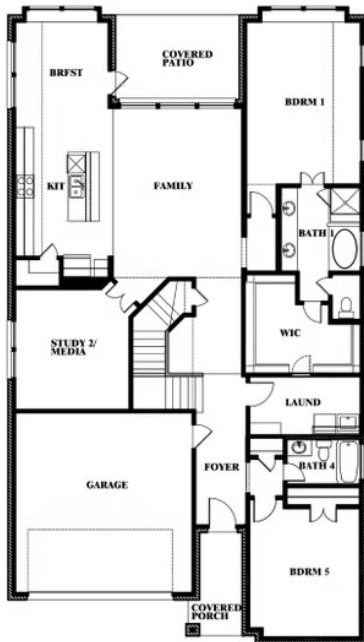

Rose

ROSE FLOOR PLAN WITH OPTIONAL BED & BATH AT STUDY

RIDGE RANCH

3101 CORAL RIDGE COURT, MESQUITE, TX 75181

Rose
Opt. Bed & Bath at Study