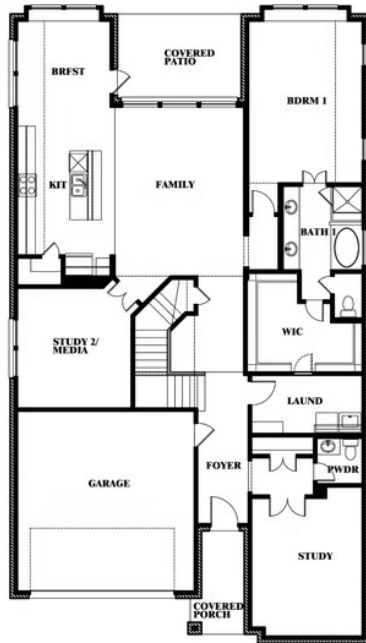

Rose

ROSE FLOOR PLAN

RIDGE RANCH

3101 CORAL RIDGE COURT, MESQUITE, TX 75181

Rose