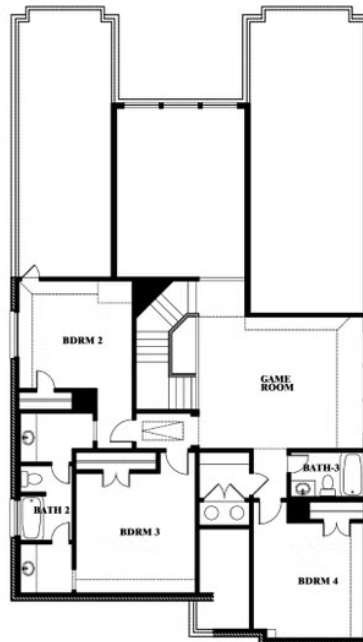

Rose

ROSE FLOOR PLAN WITH OPTIONAL BED & BATH AT STUDY

RIDGE RANCH

3101 CORAL RIDGE COURT, MESQUITE, TX 75181

Rose
Opt. Bed & Bath at Study