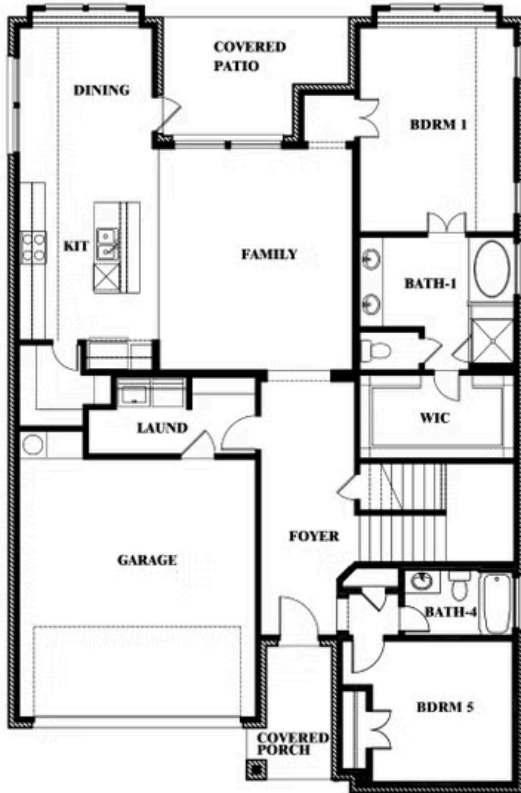

3105 Coral Ridge Court

MESQUITE, TX 75181

RIDGE RANCH
VIOLET IV FLOOR PLAN**2838**
SQUARE FEET**5**
BEDROOMS**4.0**
BATHROOMS**3**
CAR GARAGE

The Classic Series Violet IV floor plan is a two-story home with four bedrooms and three and a half bathrooms. Features of this plan include a formal dining room, covered porch, large family room, study, open kitchen with custom cabinets and island, primary suite with an ensuite bathroom with walk-in closet and garden tub, an upstairs game room, and media room. Contact us or visit our model home for more information about building this plan.

3105 Coral Ridge Court

MESQUITE, TX 75181

VIOLET IV FLOOR PLAN

VIOLET IV FLOOR PLAN WITH OPTIONAL BEDROOM AT STUDY

Violet IV
Opt. Bed 5 & Bath 4 at Study

This brochure is for general informational purposes and is to be used as a guide only. Changes may be made during the development process and floorplans, dimensions, fixtures, fittings, finishes and specifications are subject to change without notice. Window placement, balcony configuration, wardrobe sizes and living areas may vary slightly within each plan type. EQUAL HOUSING OPPORTUNITY