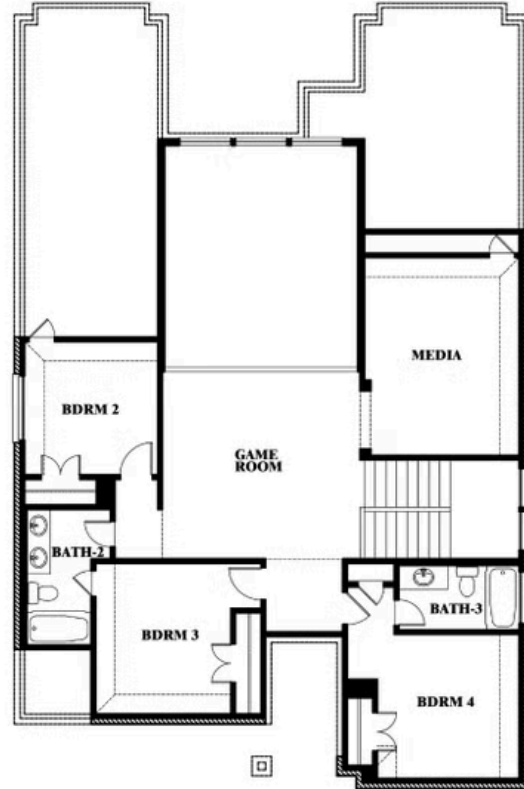

3105 Coral Ridge Court

MESQUITE, TX 75181

RIDGE RANCH
VIOLET IV FLOOR PLAN**2838**
SQUARE FEET**5**
BEDROOMS**4.0**
BATHROOMS**3**
CAR GARAGE

The Classic Series Violet IV floor plan is a two-story home with four bedrooms and three and a half bathrooms. Features of this plan include a formal dining room, covered porch, large family room, study, open kitchen with custom cabinets and island, primary suite with an ensuite bathroom with walk-in closet and garden tub, an upstairs game room, and media room. Contact us or visit our model home for more information about building this plan.

3105 Coral Ridge Court

MESQUITE, TX 75181

VIOLET IV FLOOR PLAN

VIOLET IV FLOOR PLAN WITH OPTIONAL BEDROOM AT STUDY

Violet IV
Opt. Bed 5 & Bath 4 at Study

This brochure is for general informational purposes and is to be used as a guide only. Changes may be made during the development process and floorplans, dimensions, fixtures, fittings, finishes and specifications are subject to change without notice. Window placement, balcony configuration, wardrobe sizes and living areas may vary slightly within each plan type. EQUAL HOUSING OPPORTUNITY