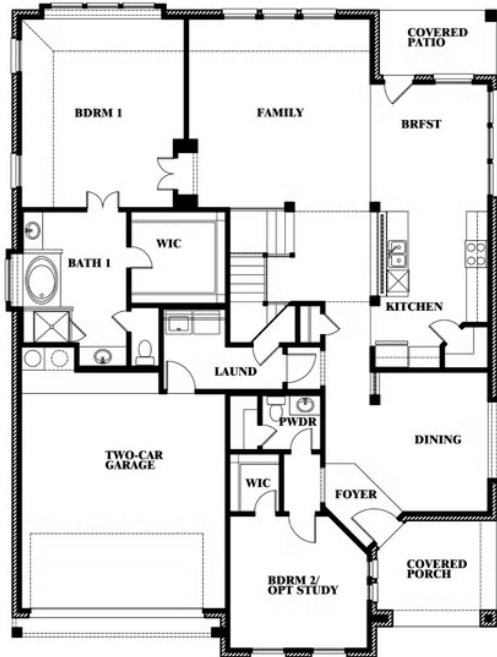

Magnolia II

RIDGE RANCH

3101 CORAL RIDGE COURT, MESQUITE, TX 75181

MAGNOLIA II FLOOR PLAN

Magnolia II