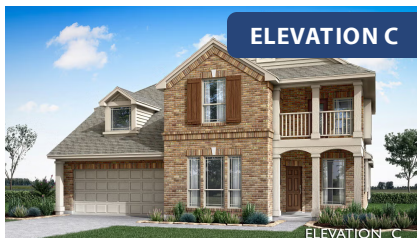

Magnolia II

HOMES FROM
\$509,990

CLASSIC SERIES

RIDGE RANCH

3101 CORAL RIDGE COURT, MESQUITE, TX 75181

3,430
SQUARE FEET

4
BEDROOMS

2.5
BATHROOMS

2
CAR GARAGE

Magnolia II

RIDGE RANCH

3101 CORAL RIDGE COURT, MESQUITE, TX 75181

MAGNOLIA II FLOOR PLAN

Magnolia II

This brochure is for general informational purposes and is to be used as a guide only. Changes may be made during the development process and floorplans, dimensions, fixtures, fittings, finishes and specifications are subject to change without notice. Window placement, balcony configuration, wardrobe sizes and living areas may vary slightly within each plan type. EQUAL HOUSING OPPORTUNITY