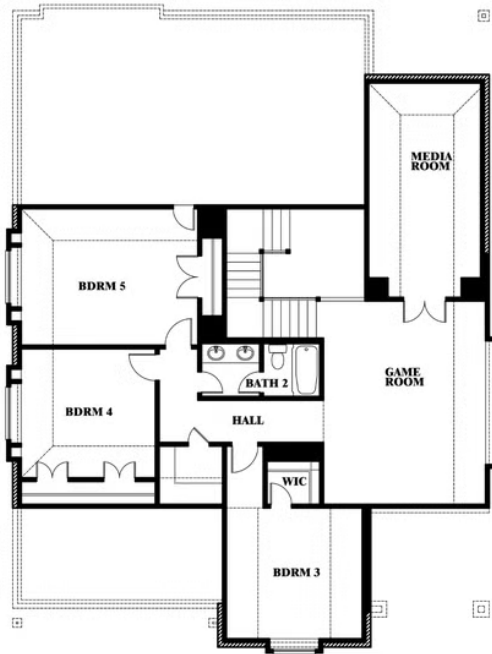

Magnolia II

RIDGE RANCH

3101 CORAL RIDGE COURT, MESQUITE, TX 75181

MAGNOLIA II FLOOR PLAN

Magnolia II