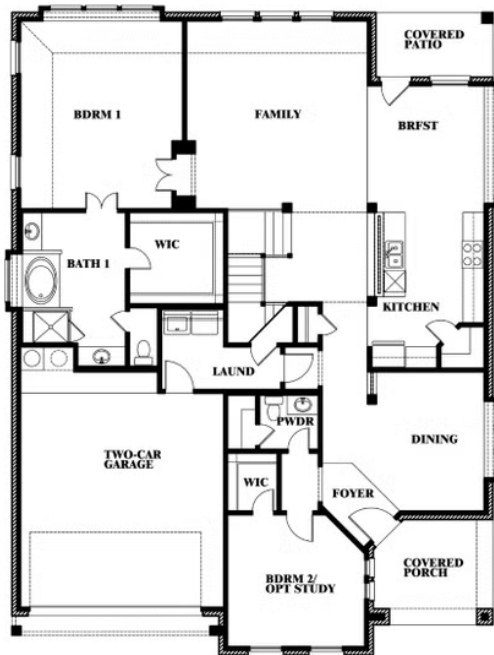

Magnolia

RIDGE RANCH

3101 CORAL RIDGE COURT, MESQUITE, TX 75181

MAGNOLIA FLOOR PLAN WITH OPTIONAL BATH 3

Magnolia Opt. Bath 3 at Bed 5