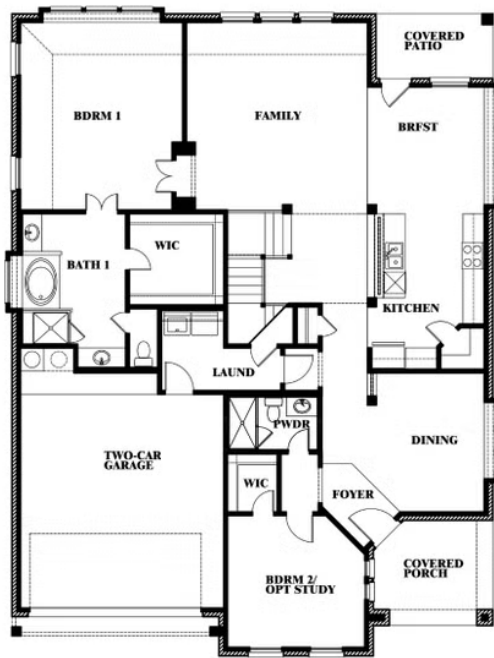

Magnolia

MAGNOLIA FLOOR PLAN WITH OPTIONAL SHOWER AT POWDER

RIDGE RANCH

3101 CORAL RIDGE COURT, MESQUITE, TX 75181

Magnolia Opt. Shower at Powder