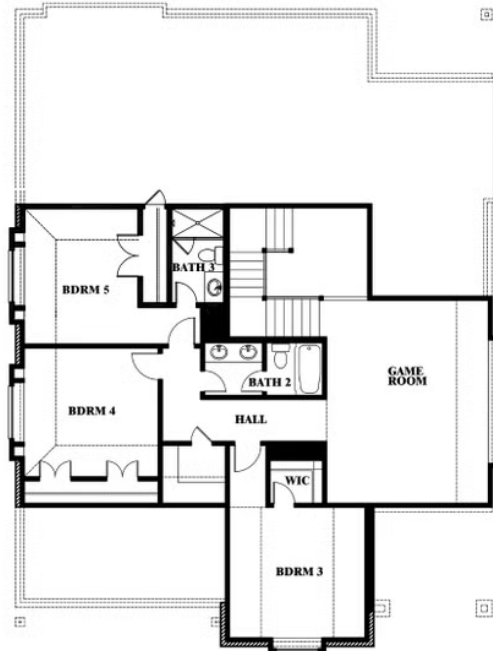

Magnolia

RIDGE RANCH

3101 CORAL RIDGE COURT, MESQUITE, TX 75181

MAGNOLIA FLOOR PLAN WITH OPTIONAL BATH 3

Magnolia Opt. Bath 3 at Bed 5