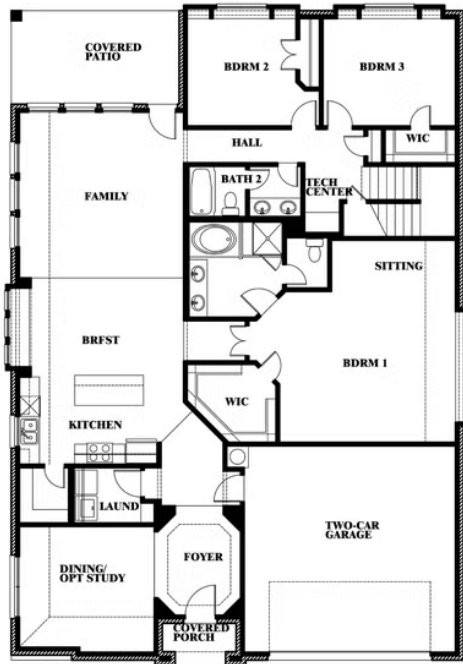

Hawthorne II

RIDGE RANCH

3101 CORAL RIDGE COURT, MESQUITE, TX 75181

Hawthorne II