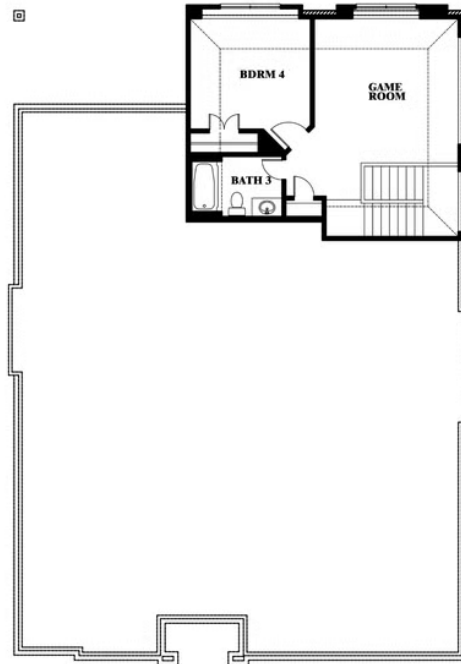

Hawthorne II

RIDGE RANCH

3101 CORAL RIDGE COURT, MESQUITE, TX 75181

Hawthorne II