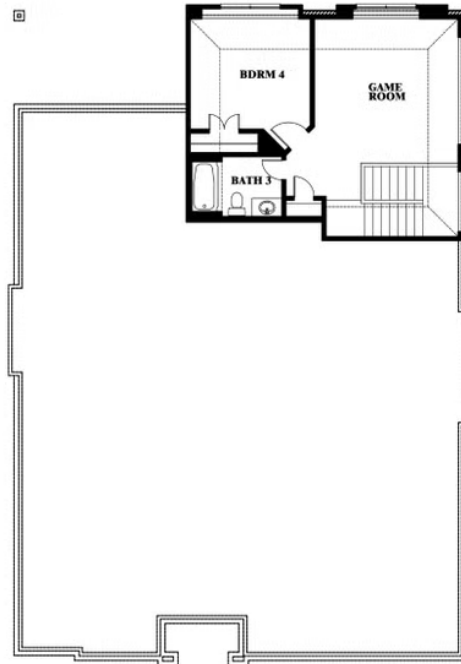

Hawthorne II

RIDGE RANCH

3101 CORAL RIDGE COURT, MESQUITE, TX 75181

Hawthorne II Opt. Deluxe Kitchen