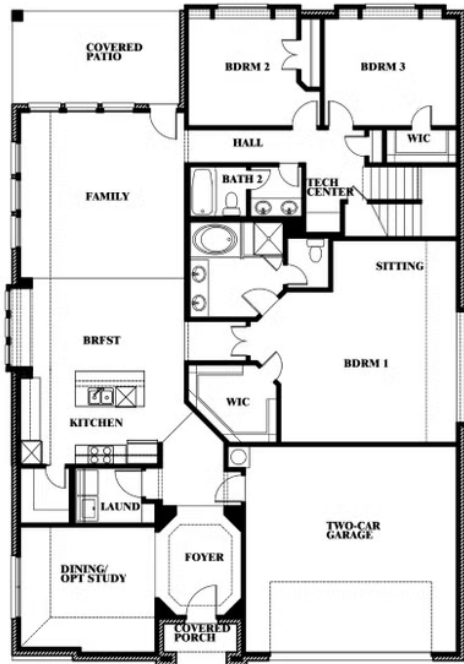

Hawthorne II

RIDGE RANCH

3101 CORAL RIDGE COURT, MESQUITE, TX 75181

Hawthorne II Opt. Deluxe Kitchen