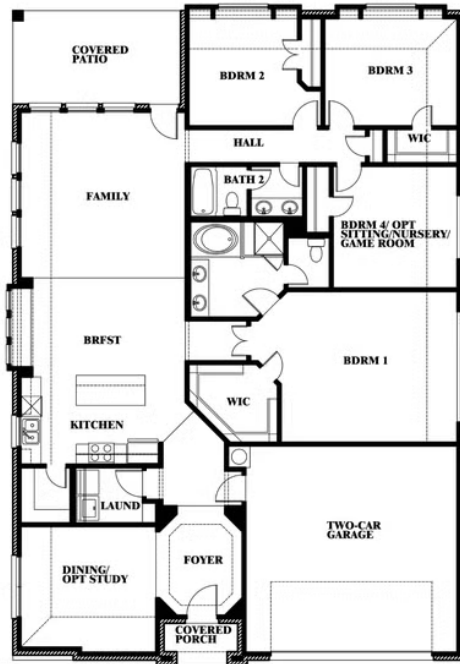

Hawthorne

RIDGE RANCH

3101 CORAL RIDGE COURT, MESQUITE, TX 75181

Hawthorne