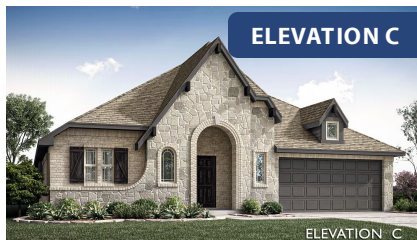

Hawthorne

HOMES FROM
\$434,990

CLASSIC SERIES

RIDGE RANCH

3101 CORAL RIDGE COURT, MESQUITE, TX 75181

2,235
SQUARE FEET

4
BEDROOMS

2.0
BATHROOMS

2
CAR GARAGE

Hawthorne

RIDGE RANCH

3101 CORAL RIDGE COURT, MESQUITE, TX 75181

Hawthorne

This brochure is for general informational purposes and is to be used as a guide only. Changes may be made during the development process and floorplans, dimensions, fixtures, fittings, finishes and specifications are subject to change without notice. Window placement, balcony configuration, wardrobe sizes and living areas may vary slightly within each plan type. EQUAL HOUSING OPPORTUNITY