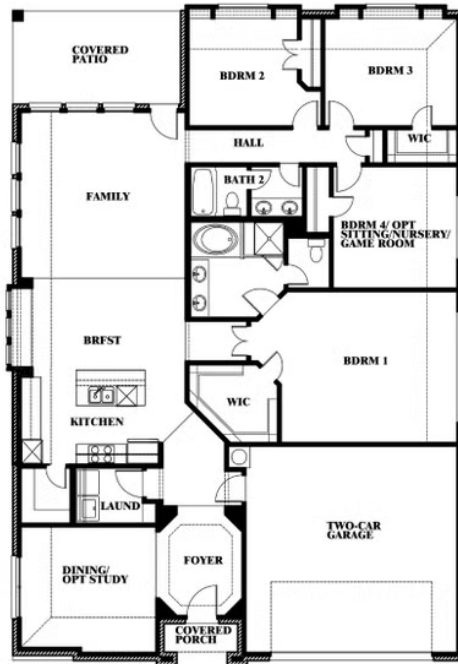

Hawthorne

RIDGE RANCH

3101 CORAL RIDGE COURT, MESQUITE, TX 75181

Hawthorne *Opt. Deluxe Kitchen*