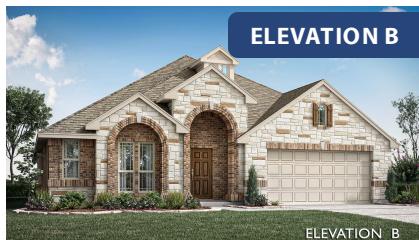

Hawthorne

HOMES FROM
\$434,990

CLASSIC SERIES

RIDGE RANCH

3101 CORAL RIDGE COURT, MESQUITE, TX 75181

2,235
SQUARE FEET

4
BEDROOMS

2.0
BATHROOMS

2
CAR GARAGE

Hawthorne

RIDGE RANCH

3101 CORAL RIDGE COURT, MESQUITE, TX 75181

Hawthorne

This brochure is for general informational purposes and is to be used as a guide only. Changes may be made during the development process and floorplans, dimensions, fixtures, fittings, finishes and specifications are subject to change without notice. Window placement, balcony configuration, wardrobe sizes and living areas may vary slightly within each plan type. EQUAL HOUSING OPPORTUNITY