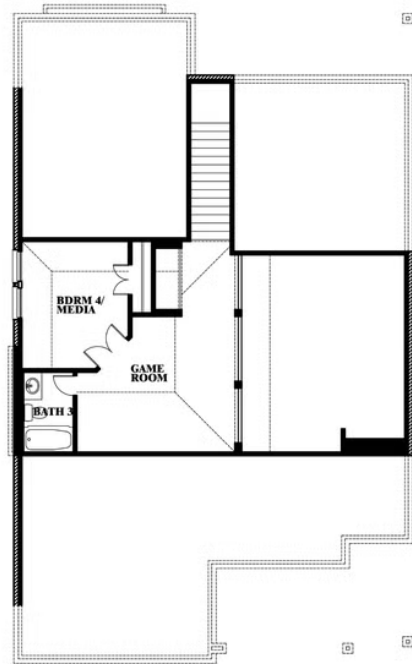

Dogwood III

RIDGE RANCH

3101 CORAL RIDGE COURT, MESQUITE, TX 75181

Dogwood III