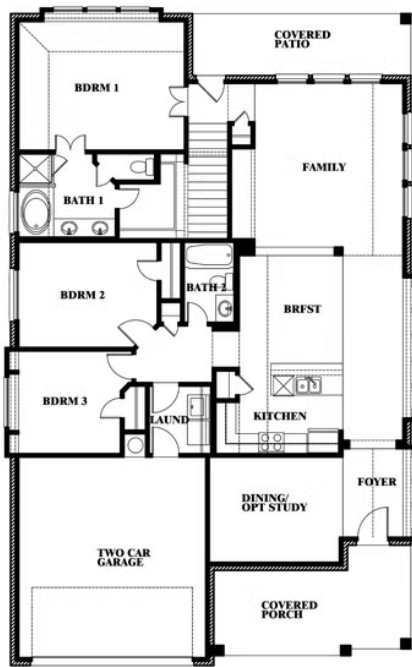

Dogwood III

RIDGE RANCH

3101 CORAL RIDGE COURT, MESQUITE, TX 75181

Dogwood III