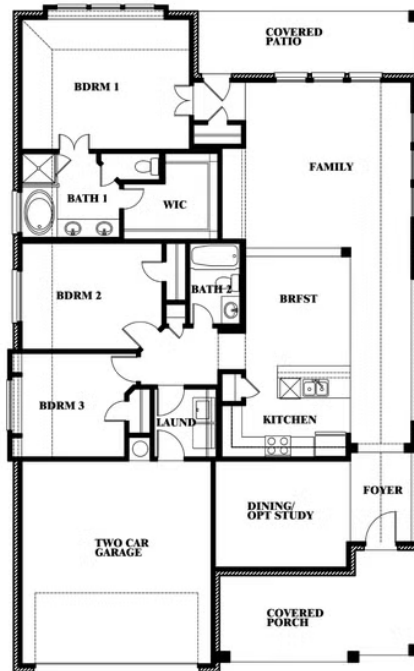

Dogwood

RIDGE RANCH

3101 CORAL RIDGE COURT, MESQUITE, TX 75181

Dogwood