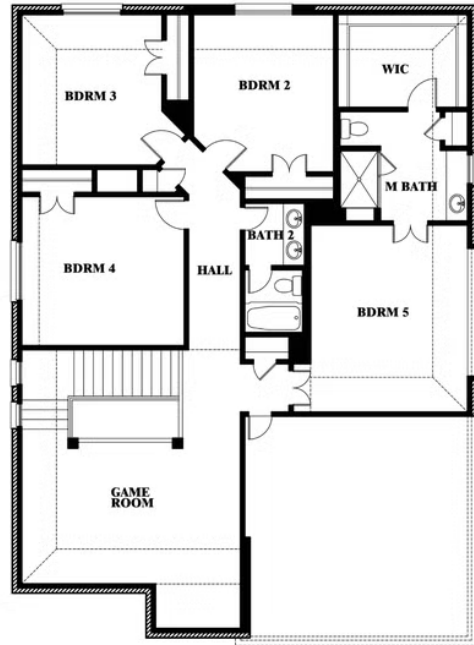

Dewberry III

RIDGE RANCH

3101 CORAL RIDGE COURT, MESQUITE, TX 75181

DEWBERRY III FLOOR PLAN

Dewberry III