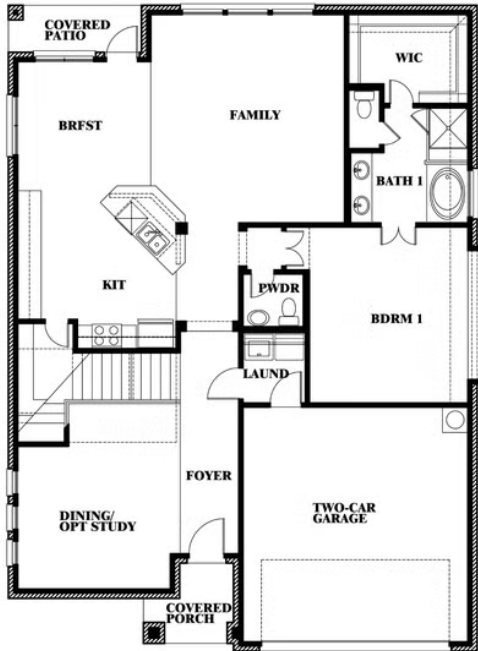

Dewberry III

RIDGE RANCH

3101 CORAL RIDGE COURT, MESQUITE, TX 75181

DEWBERRY III FLOOR PLAN

Dewberry III