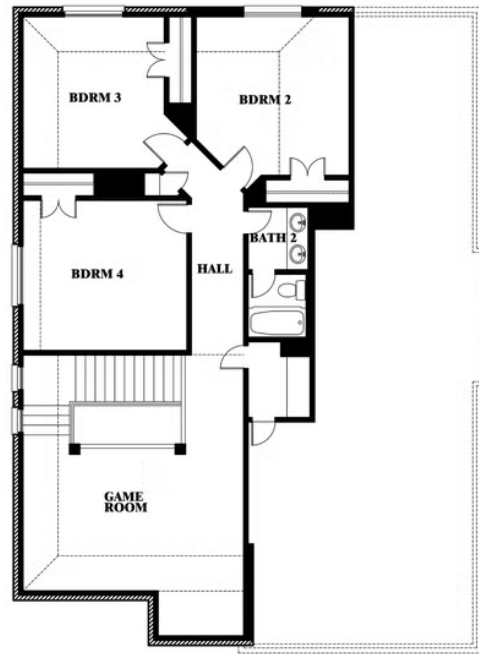

Dewberry

RIDGE RANCH

3101 CORAL RIDGE COURT, MESQUITE, TX 75181

Dewberry