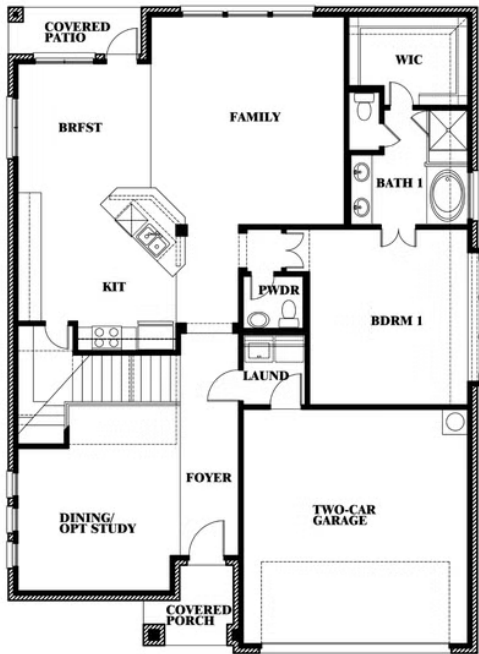

Dewberry

RIDGE RANCH

3101 CORAL RIDGE COURT, MESQUITE, TX 75181

Dewberry