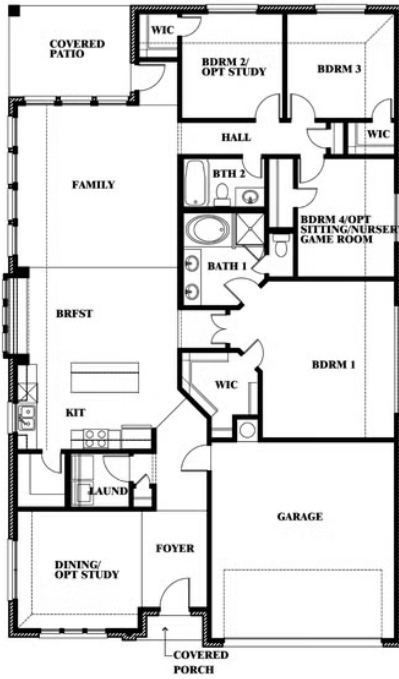

Cypress

RIDGE RANCH

3101 CORAL RIDGE COURT, MESQUITE, TX 75181

Cypress