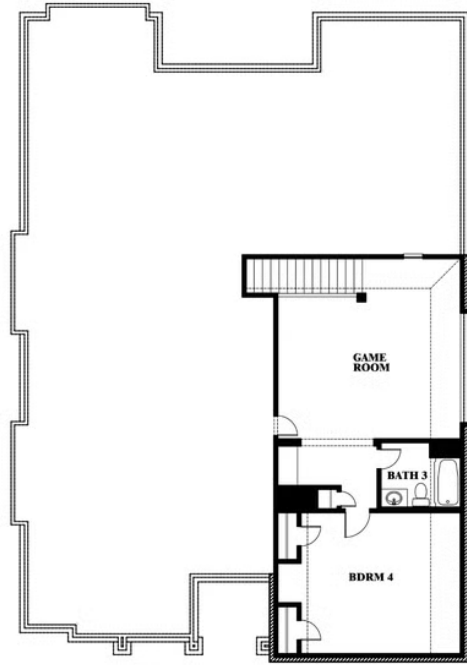

ELEVATION D

ELEVATION D

ELEVATION F

ELEVATION F

Carolina III

RIDGE RANCH

3101 CORAL RIDGE COURT, MESQUITE, TX 75181

Carolina III