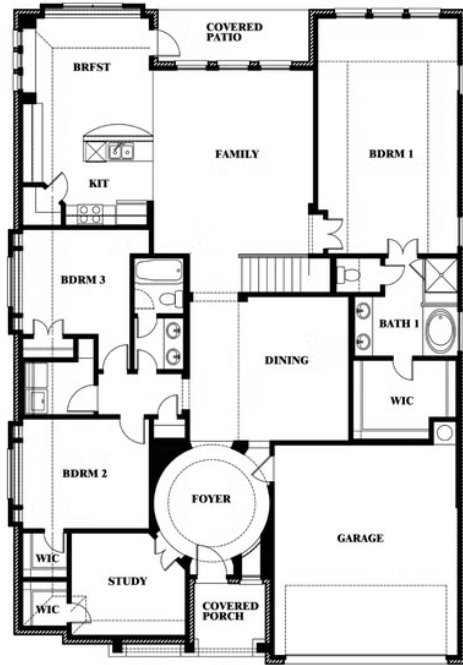

Carolina III

RIDGE RANCH

3101 CORAL RIDGE COURT, MESQUITE, TX 75181

Carolina III