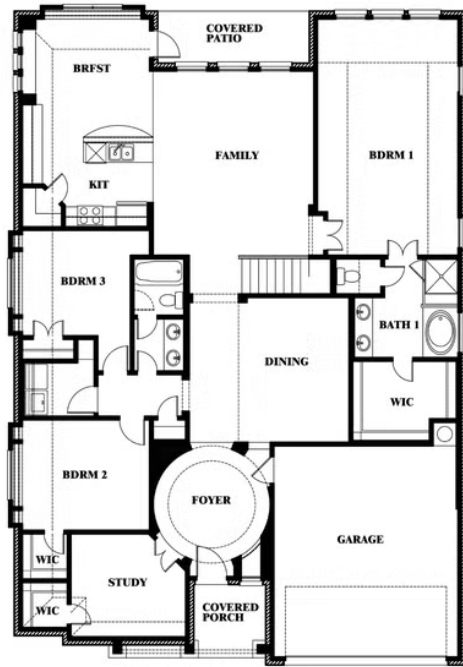

Carolina II

RIDGE RANCH

3101 CORAL RIDGE COURT, MESQUITE, TX 75181

Carolina II