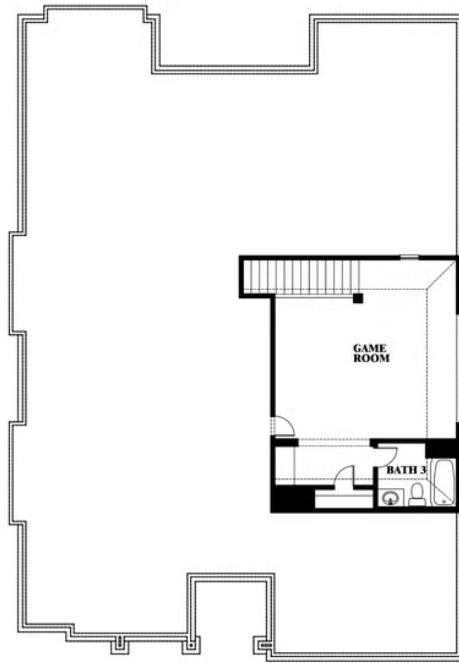

Carolina II

RIDGE RANCH

3101 CORAL RIDGE COURT, MESQUITE, TX 75181

Carolina II