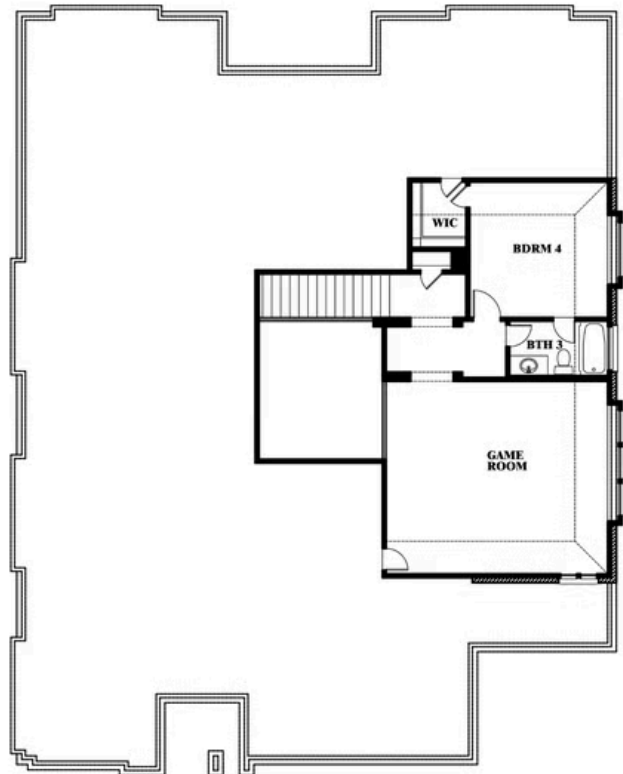

Primrose FE IV

HOMES FROM
\$595,990

CLASSIC SERIES

RIDGE RANCH CLASSIC 80

3101 CORAL RIDGE COURT, MESQUITE, TX 75181

3,546
SQUARE FEET

4
BEDROOMS

3.5
BATHROOMS

3
CAR GARAGE

ELEVATION A

ELEVATION B

ELEVATION B

ELEVATION C

ELEVATION C

Document generated Mar 14, 2025. Prices, plans, square footage, features and materials are subject to change at any time without notice and vary among communities. Listed prices are for informational purposes only, are not binding, and do not create any contractual obligation(s). The price of any home is dependent on numerous factors, all of which are unique to a specific home, and is not guaranteed until specified in a binding contract. Pricing of elevations and additional optional beds/baths vary per plan. Some plans require a premium homesite. Please ask the Community Manager for details. Renderings of homes are artist concepts and may not reflect exact colors and materials.

Primrose FE IV

RIDGE RANCH CLASSIC 80
3101 CORAL RIDGE COURT, MESQUITE, TX 75181

Primrose FE IV

This brochure is for general informational purposes and is to be used as a guide only. Changes may be made during the development process and floorplans, dimensions, fixtures, fittings, finishes and specifications are subject to change without notice. Window placement, balcony configuration, wardrobe sizes and living areas may vary slightly within each plan type. EQUAL HOUSING OPPORTUNITY