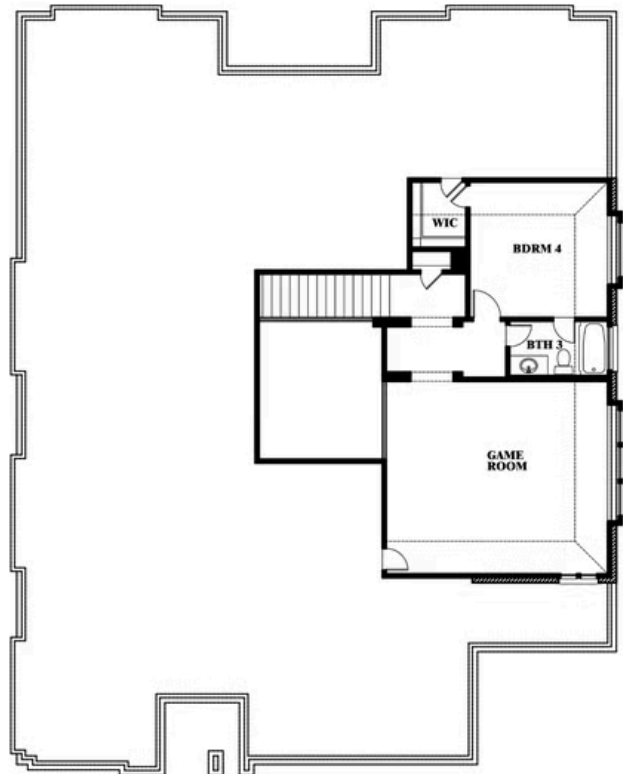

Primrose FE IV

RIDGE RANCH CLASSIC 80
3101 CORAL RIDGE COURT, MESQUITE, TX 75181

Primrose FE IV

This brochure is for general informational purposes and is to be used as a guide only. Changes may be made during the development process and floorplans, dimensions, fixtures, fittings, finishes and specifications are subject to change without notice. Window placement, balcony configuration, wardrobe sizes and living areas may vary slightly within each plan type. EQUAL HOUSING OPPORTUNITY

Document generated Dec 27, 2024. Prices, plans, square footage, features and materials are subject to change at any time without notice and vary among communities. Listed prices are for informational purposes only, are not binding, and do not create any contractual obligation(s). The price of any home is dependent on numerous factors, all of which are unique to a specific home, and is not guaranteed until specified in a binding contract. Pricing of elevations and additional optional beds/baths vary per plan. Some plans require a premium homesite. Please ask the Community Manager for details. Renderings of homes are artist concepts and may not reflect exact colors and materials.