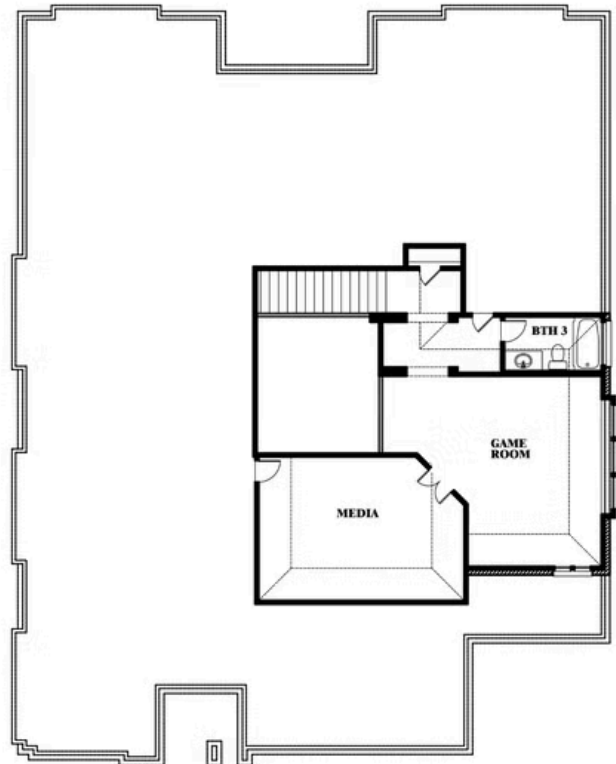

Primrose FE III

HOMES FROM
\$589,990

CLASSIC SERIES

RIDGE RANCH CLASSIC 80

3101 CORAL RIDGE COURT, MESQUITE, TX 75181

3,528
SQUARE FEET

3
BEDROOMS

3.5
BATHROOMS

Primrose FE III

RIDGE RANCH CLASSIC 80
3101 CORAL RIDGE COURT, MESQUITE, TX 75181

Primrose FE III

This brochure is for general informational purposes and is to be used as a guide only. Changes may be made during the development process and floorplans, dimensions, fixtures, fittings, finishes and specifications are subject to change without notice. Window placement, balcony configuration, wardrobe sizes and living areas may vary slightly within each plan type. EQUAL HOUSING OPPORTUNITY