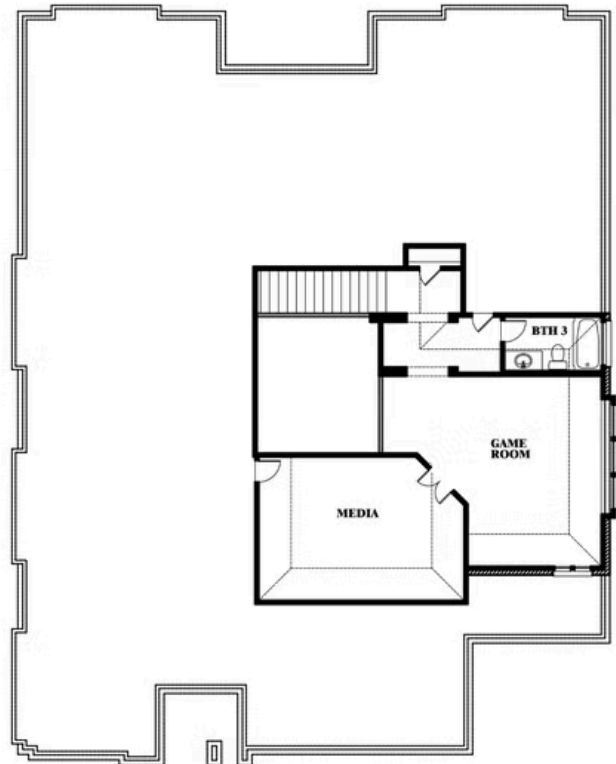

Primrose FE III

HOMES FROM
\$589,990

CLASSIC SERIES

RIDGE RANCH CLASSIC 80

3101 CORAL RIDGE COURT, MESQUITE, TX 75181

3,528
SQUARE FEET

3
BEDROOMS

3.5
BATHROOMS

3
CAR GARAGE

ELEVATION A

ELEVATION B

ELEVATION B

ELEVATION C

ELEVATION C

Document generated Dec 27, 2024. Prices, plans, square footage, features and materials are subject to change at any time without notice and vary among communities. Listed prices are for informational purposes only, are not binding, and do not create any contractual obligation(s). The price of any home is dependent on numerous factors, all of which are unique to a specific home, and is not guaranteed until specified in a binding contract. Pricing of elevations and additional optional beds/baths vary per plan. Some plans require a premium homesite. Please ask the Community Manager for details. Renderings of homes are artist concepts and may not reflect exact colors and materials.

Primrose FE III

RIDGE RANCH CLASSIC 80
3101 CORAL RIDGE COURT, MESQUITE, TX 75181

Primrose FE III

This brochure is for general informational purposes and is to be used as a guide only. Changes may be made during the development process and floorplans, dimensions, fixtures, fittings, finishes and specifications are subject to change without notice. Window placement, balcony configuration, wardrobe sizes and living areas may vary slightly within each plan type. EQUAL HOUSING OPPORTUNITY