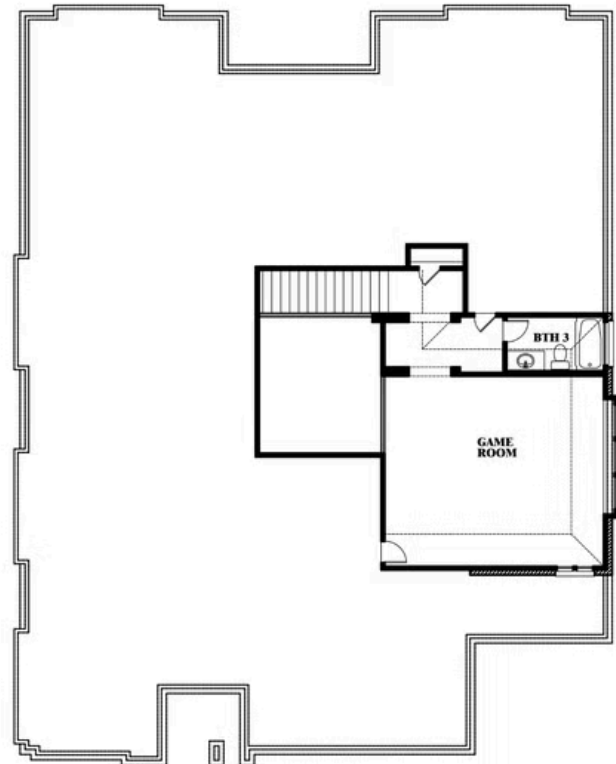

Primrose FE II

HOMES FROM
\$583,990

CLASSIC SERIES

RIDGE RANCH CLASSIC 80

3101 CORAL RIDGE COURT, MESQUITE, TX 75181

3,339
SQUARE FEET

3
BEDROOMS

3.5
BATHROOMS

Primrose FE II

RIDGE RANCH CLASSIC 80
3101 CORAL RIDGE COURT, MESQUITE, TX 75181

Primrose FE II

This brochure is for general informational purposes and is to be used as a guide only. Changes may be made during the development process and floorplans, dimensions, fixtures, fittings, finishes and specifications are subject to change without notice. Window placement, balcony configuration, wardrobe sizes and living areas may vary slightly within each plan type. EQUAL HOUSING OPPORTUNITY