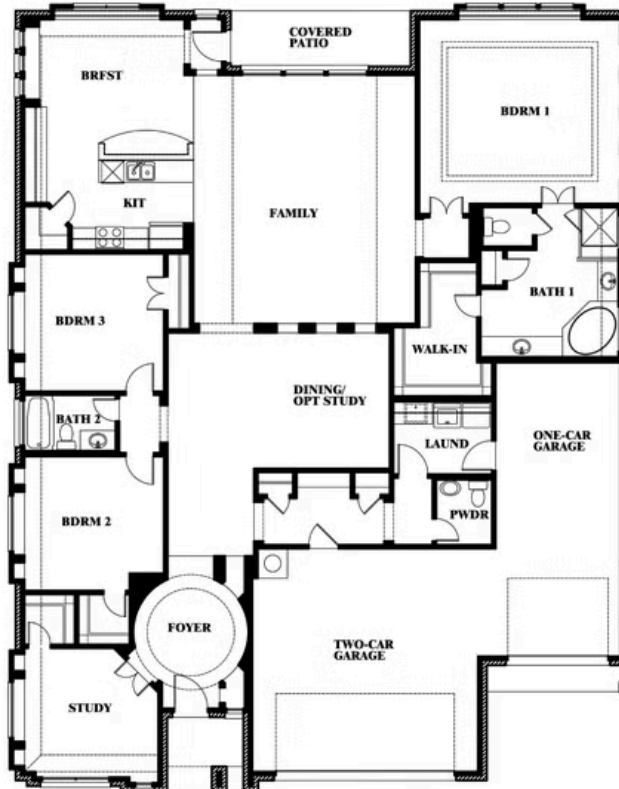

Primrose FE

HOMES FROM
\$538,990

CLASSIC SERIES

RIDGE RANCH CLASSIC 80

3101 CORAL RIDGE COURT, MESQUITE, TX 75181

2,778
SQUARE FEET

3
BEDROOMS

2.5
BATHROOMS

3
CAR GARAGE

ELEVATION A

ELEVATION B

ELEVATION C

Document generated Dec 27, 2024. Prices, plans, square footage, features and materials are subject to change at any time without notice and vary among communities. Listed prices are for informational purposes only, are not binding, and do not create any contractual obligation(s). The price of any home is dependent on numerous factors, all of which are unique to a specific home, and is not guaranteed until specified in a binding contract. Pricing of elevations and additional optional beds/baths vary per plan. Some plans require a premium homesite. Please ask the Community Manager for details. Renderings of homes are artist concepts and may not reflect exact colors and materials.

Primrose FE

RIDGE RANCH CLASSIC 80
3101 CORAL RIDGE COURT, MESQUITE, TX 75181

Primrose FE

This brochure is for general informational purposes and is to be used as a guide only. Changes may be made during the development process and floorplans, dimensions, fixtures, fittings, finishes and specifications are subject to change without notice. Window placement, balcony configuration, wardrobe sizes and living areas may vary slightly within each plan type. EQUAL HOUSING OPPORTUNITY