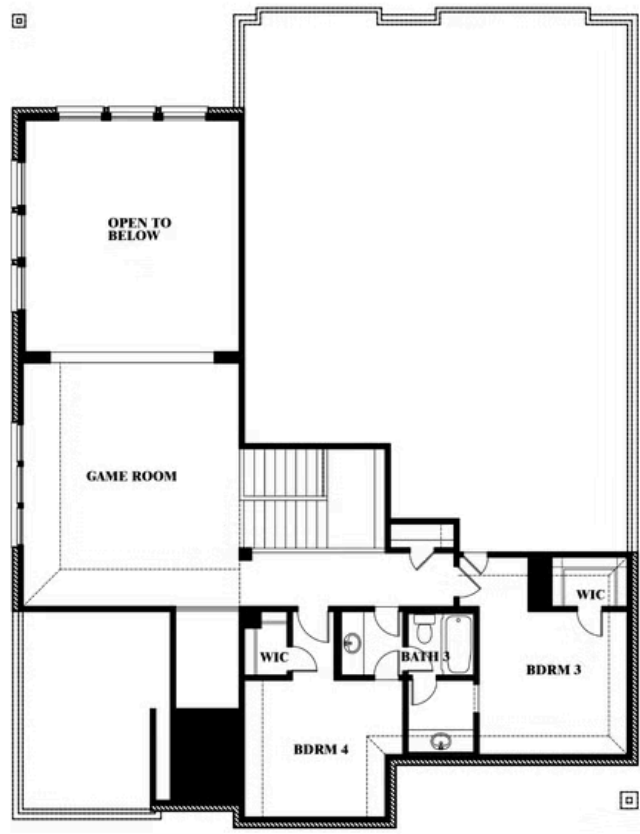

Bellflower

HOMES FROM
\$557,990

CLASSIC SERIES

RIDGE RANCH CLASSIC 80

3101 CORAL RIDGE COURT, MESQUITE, TX 75181

3,527
SQUARE FEET

4
BEDROOMS

3.5
BATHROOMS

2
CAR GARAGE

ELEVATION D

ELEVATION A

ELEVATION A

ELEVATION AS

ELEVATION AS

ELEVATION B

ELEVATION B

Bellflower

RIDGE RANCH CLASSIC 80
3101 CORAL RIDGE COURT, MESQUITE, TX 75181

BELLFLOWER FLOOR PLAN

Bellflower

This brochure is for general informational purposes and is to be used as a guide only. Changes may be made during the development process and floorplans, dimensions, fixtures, fittings, finishes and specifications are subject to change without notice. Window placement, balcony configuration, wardrobe sizes and living areas may vary slightly within each plan type. EQUAL HOUSING OPPORTUNITY