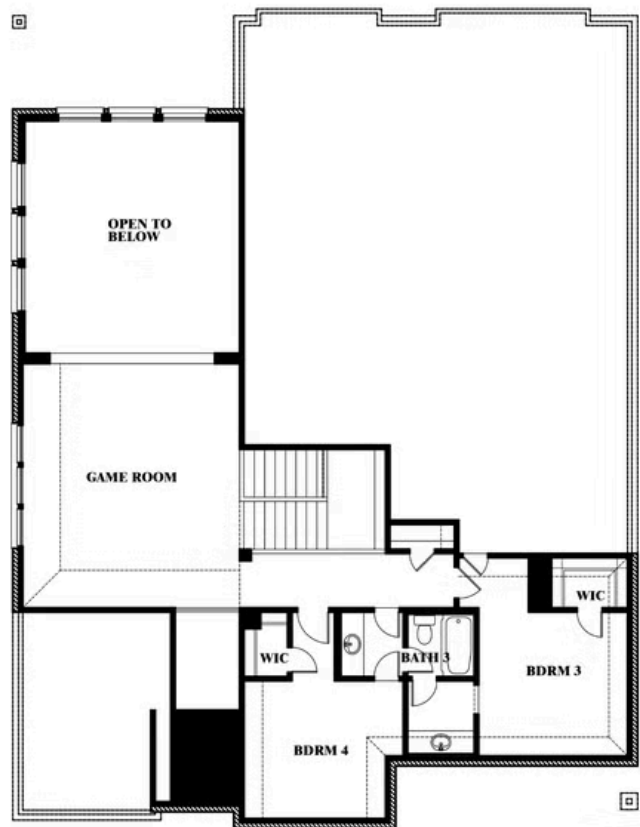

Bellflower

HOMES FROM
\$557,990

CLASSIC SERIES

RIDGE RANCH CLASSIC 80

3101 CORAL RIDGE COURT, MESQUITE, TX 75181

3,527
SQUARE FEET

4
BEDROOMS

3.5
BATHROOMS

2
CAR GARAGE

ELEVATION D

ELEVATION A

ELEVATION A

ELEVATION AS

ELEVATION AS

ELEVATION B

ELEVATION B

Bellflower

RIDGE RANCH CLASSIC 80

3101 CORAL RIDGE COURT, MESQUITE, TX 75181

Bellflower

This brochure is for general informational purposes and is to be used as a guide only. Changes may be made during the development process and floorplans, dimensions, fixtures, fittings, finishes and specifications are subject to change without notice. Window placement, balcony configuration, wardrobe sizes and living areas may vary slightly within each plan type. EQUAL HOUSING OPPORTUNITY