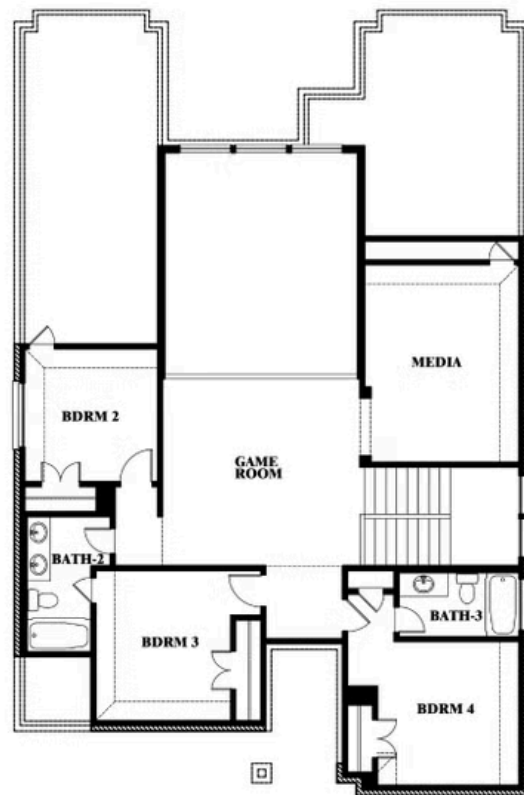

Violet IV

RIDGE RANCH CLASSIC 60

3101 CORAL RIDGE COURT, MESQUITE, TX 75181

VIOLET IV FLOOR PLAN WITH OPTIONAL BEDROOM AT STUDY

Violet IV Opt. Bed 5 & Bath 4 at Study

This brochure is for general informational purposes and is to be used as a guide only. Changes may be made during the development process and floorplans, dimensions, fixtures, fittings, finishes and specifications are subject to change without notice. Window placement, balcony configuration, wardrobe sizes and living areas may vary slightly within each plan type. EQUAL HOUSING OPPORTUNITY

Document generated Mar 30, 2025. Prices, plans, square footage, features and materials are subject to change at any time without notice and vary among communities. Listed prices are for informational purposes only, are not binding, and do not create any contractual obligation(s). The price of any home is dependent on numerous factors, all of which are unique to a specific home, and is not guaranteed until specified in a binding contract. Pricing of elevations and additional optional beds/baths vary per plan. Some plans require a premium homesite. Please ask the Community Manager for details. Renderings of homes are artist concepts and may not reflect exact colors and materials.