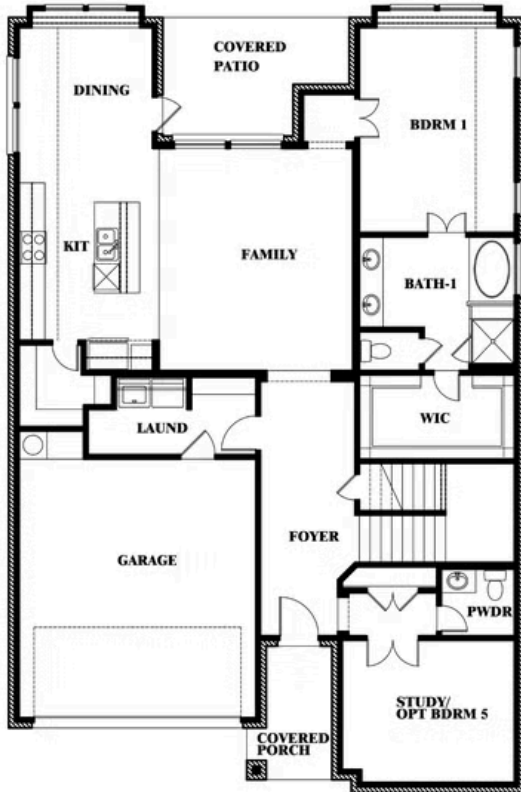

Violet IV

HOMES FROM
\$480,990

CLASSIC SERIES

RIDGE RANCH CLASSIC 60

3101 CORAL RIDGE COURT, MESQUITE, TX 75181

2,838
SQUARE FEET

4
BEDROOMS

3.5
BATHROOMS

2
CAR GARAGE

ELEVATION A

ELEVATION AS

ELEVATION AS

ELEVATION B

ELEVATION B

ELEVATION C

ELEVATION C

ELEVATION D

ELEVATION D

Violet IV

VIOLET IV FLOOR PLAN

RIDGE RANCH CLASSIC 60

3101 CORAL RIDGE COURT, MESQUITE, TX 75181

Violet IV

This brochure is for general informational purposes and is to be used as a guide only. Changes may be made during the development process and floorplans, dimensions, fixtures, fittings, finishes and specifications are subject to change without notice. Window placement, balcony configuration, wardrobe sizes and living areas may vary slightly within each plan type. EQUAL HOUSING OPPORTUNITY

Violet IV

RIDGE RANCH CLASSIC 60

3101 CORAL RIDGE COURT, MESQUITE, TX 75181

VIOLET IV FLOOR PLAN WITH OPTIONAL BEDROOM AT STUDY

Violet IV Opt. Bed 5 & Bath 4 at Study

This brochure is for general informational purposes and is to be used as a guide only. Changes may be made during the development process and floorplans, dimensions, fixtures, fittings, finishes and specifications are subject to change without notice. Window placement, balcony configuration, wardrobe sizes and living areas may vary slightly within each plan type. EQUAL HOUSING OPPORTUNITY