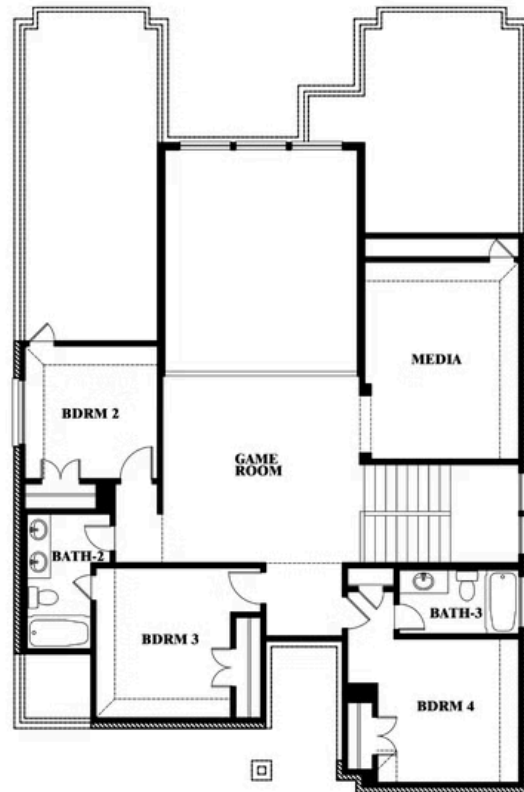

Violet IV

HOMES FROM
\$480,990

CLASSIC SERIES

RIDGE RANCH CLASSIC 60

3101 CORAL RIDGE COURT, MESQUITE, TX 75181

2,838
SQUARE FEET

4
BEDROOMS

3.5
BATHROOMS

2
CAR GARAGE

ELEVATION A

ELEVATION AS

ELEVATION AS

ELEVATION B

ELEVATION B

ELEVATION C

ELEVATION C

ELEVATION D

ELEVATION D

Violet IV

VIOLET IV FLOOR PLAN

RIDGE RANCH CLASSIC 60

3101 CORAL RIDGE COURT, MESQUITE, TX 75181

Violet IV

This brochure is for general informational purposes and is to be used as a guide only. Changes may be made during the development process and floorplans, dimensions, fixtures, fittings, finishes and specifications are subject to change without notice. Window placement, balcony configuration, wardrobe sizes and living areas may vary slightly within each plan type. EQUAL HOUSING OPPORTUNITY

Violet IV

RIDGE RANCH CLASSIC 60

3101 CORAL RIDGE COURT, MESQUITE, TX 75181

VIOLET IV FLOOR PLAN WITH OPTIONAL BEDROOM AT STUDY

Violet IV Opt. Bed 5 & Bath 4 at Study

This brochure is for general informational purposes and is to be used as a guide only. Changes may be made during the development process and floorplans, dimensions, fixtures, fittings, finishes and specifications are subject to change without notice. Window placement, balcony configuration, wardrobe sizes and living areas may vary slightly within each plan type. EQUAL HOUSING OPPORTUNITY