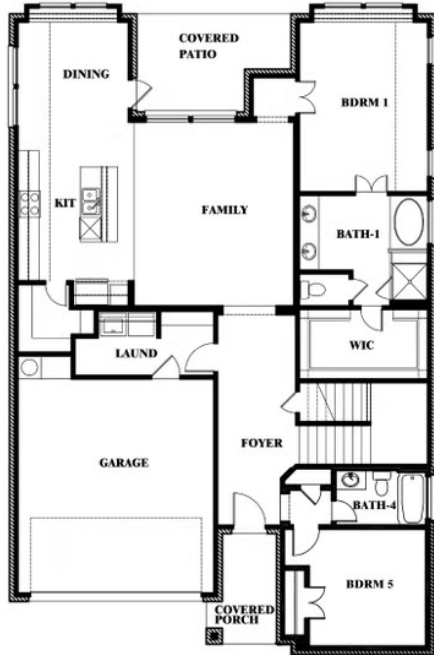

Violet III

RIDGE RANCH CLASSIC 60

3101 CORAL RIDGE COURT, MESQUITE, TX 75181

VIOLET III FLOOR PLAN WITH BEDROOM AT STUDY

Violet III

Opt. Bed 5 & Bath 4 at Study