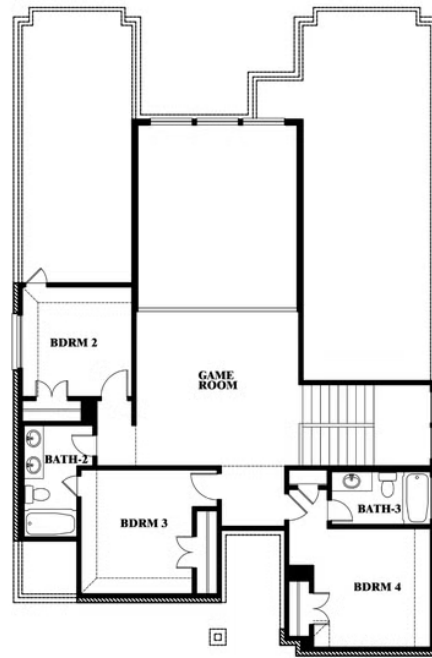

Violet III

VIOLET III FLOOR PLAN

RIDGE RANCH CLASSIC 60

3101 CORAL RIDGE COURT, MESQUITE, TX 75181

Violet III