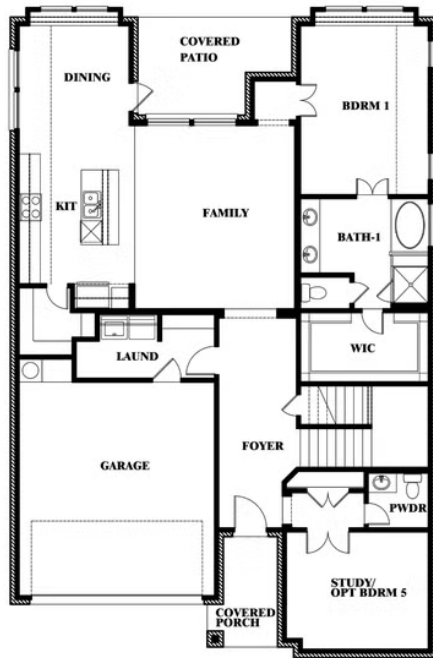

Violet III

VIOLET III FLOOR PLAN

RIDGE RANCH CLASSIC 60

3101 CORAL RIDGE COURT, MESQUITE, TX 75181

Violet III