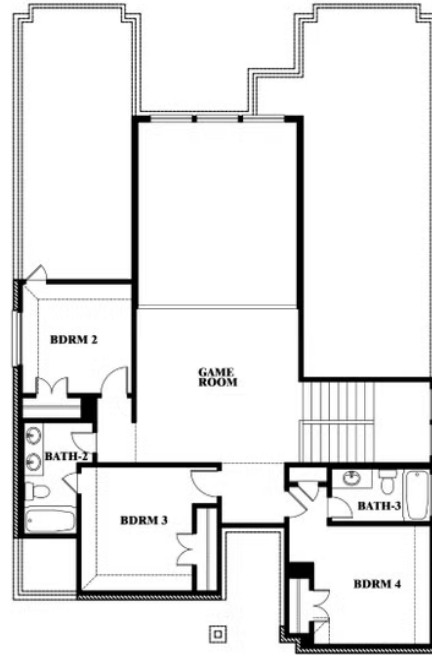

Violet III

RIDGE RANCH CLASSIC 60

3101 CORAL RIDGE COURT, MESQUITE, TX 75181

VIOLET III FLOOR PLAN WITH BEDROOM AT STUDY

Violet III

Opt. Bed 5 & Bath 4 at Study