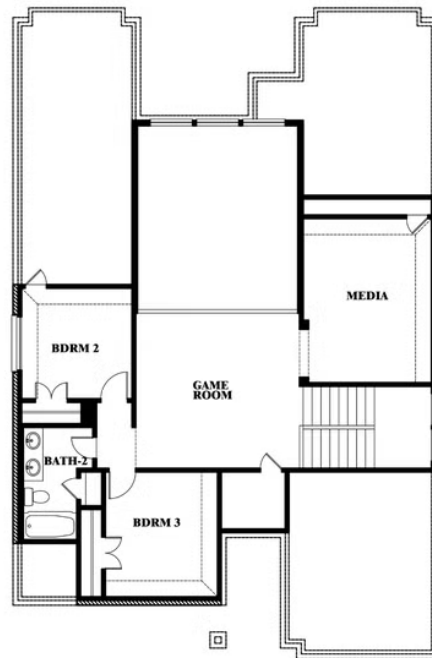

Violet II

VIOLET II FLOOR PLAN

RIDGE RANCH CLASSIC 60

3101 CORAL RIDGE COURT, MESQUITE, TX 75181

Violet II