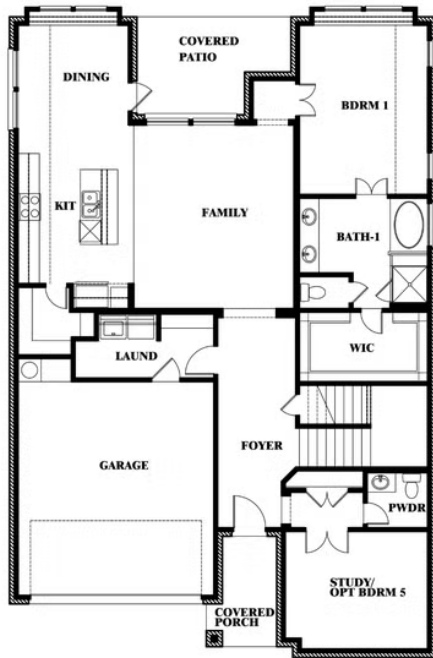

Violet II

VIOLET II FLOOR PLAN

RIDGE RANCH CLASSIC 60

3101 CORAL RIDGE COURT, MESQUITE, TX 75181

Violet II