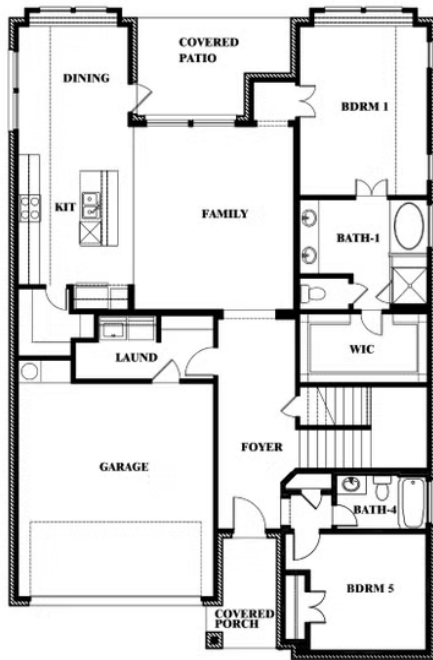

Violet II

RIDGE RANCH CLASSIC 60

3101 CORAL RIDGE COURT, MESQUITE, TX 75181

VIOLET II FLOOR PLAN WITH OPTIONAL BEDROOM AT STUDY

Violet II

Opt. Bed 5 & Bath 4 at Study