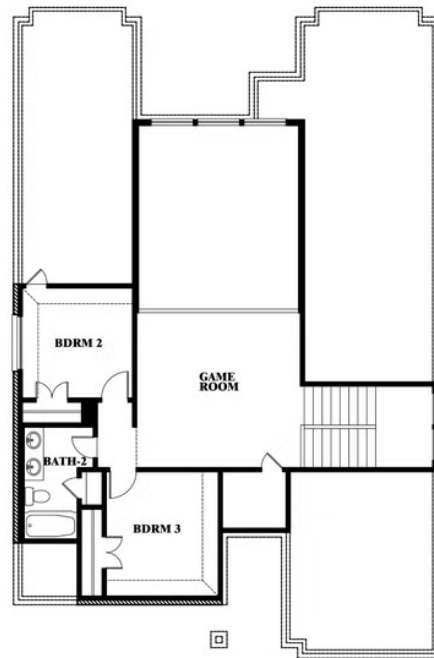

Violet

VIOLET FLOOR PLAN

RIDGE RANCH CLASSIC 60

3101 CORAL RIDGE COURT, MESQUITE, TX 75181

Violet