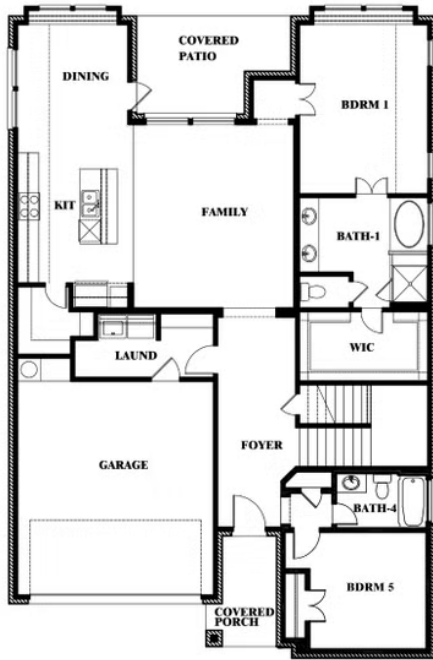

Violet

RIDGE RANCH CLASSIC 60

3101 CORAL RIDGE COURT, MESQUITE, TX 75181

VIOLET FLOOR PLAN WITH OPTIONAL BEDROOM AT STUDY

Violet
Opt. Bed 5 & Bath 4 at Study