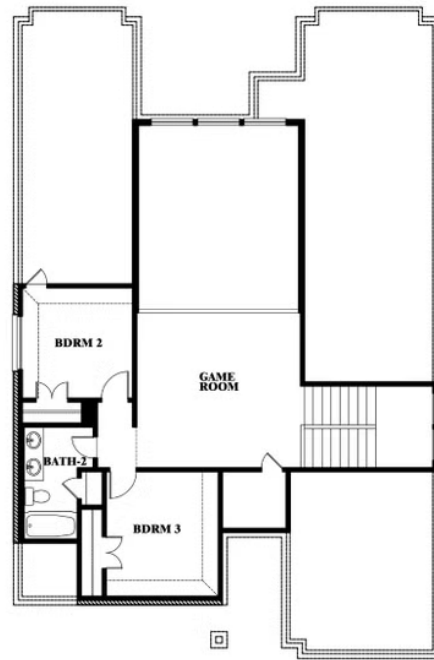

Violet

RIDGE RANCH CLASSIC 60

3101 CORAL RIDGE COURT, MESQUITE, TX 75181

VIOLET FLOOR PLAN WITH OPTIONAL BEDROOM AT STUDY

Violet
Opt. Bed 5 & Bath 4 at Study