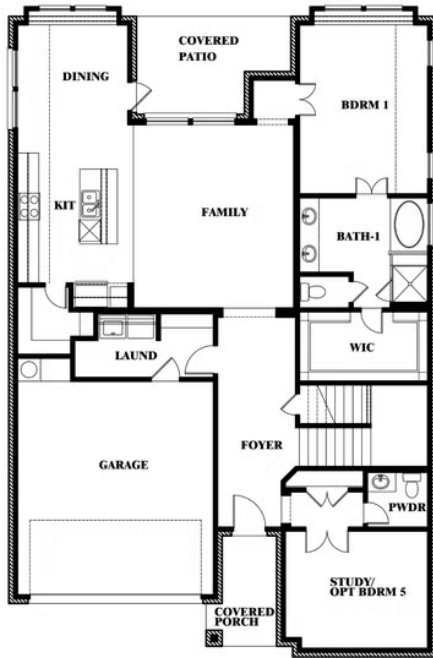

Violet

VIOLET FLOOR PLAN

RIDGE RANCH CLASSIC 60

3101 CORAL RIDGE COURT, MESQUITE, TX 75181

Violet