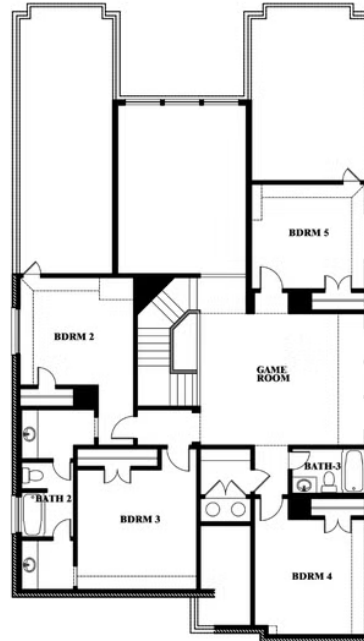

Rose III

ROSE III FLOOR PLAN

RIDGE RANCH CLASSIC 60

3101 CORAL RIDGE COURT, MESQUITE, TX 75181

Rose III