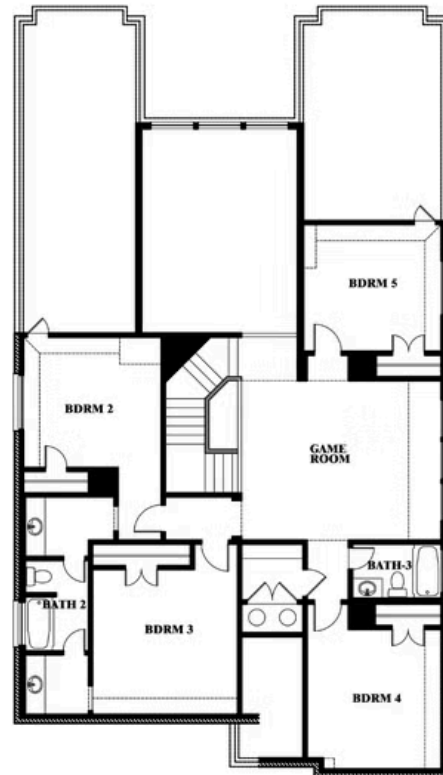

Rose III

HOMES FROM
\$518,990

CLASSIC SERIES

RIDGE RANCH CLASSIC 60

3101 CORAL RIDGE COURT, MESQUITE, TX 75181

3,557
SQUARE FEET

5
BEDROOMS

3.5
BATHROOMS

2
CAR GARAGE

ELEVATION A

ELEVATION AS

ELEVATION AS

ELEVATION B

ELEVATION B

ELEVATION C

ELEVATION C

ELEVATION D

ELEVATION D

Rose III

ROSE III FLOOR PLAN

RIDGE RANCH CLASSIC 60

3101 CORAL RIDGE COURT, MESQUITE, TX 75181

Rose III

This brochure is for general informational purposes and is to be used as a guide only. Changes may be made during the development process and floorplans, dimensions, fixtures, fittings, finishes and specifications are subject to change without notice. Window placement, balcony configuration, wardrobe sizes and living areas may vary slightly within each plan type. EQUAL HOUSING OPPORTUNITY

Rose III

RIDGE RANCH CLASSIC 60

3101 CORAL RIDGE COURT, MESQUITE, TX 75181

ROSE III FLOOR PLAN WITH OPTIONAL BED & BATH AT STUDY

Rose III Opt. Bed & Bath at Study

This brochure is for general informational purposes and is to be used as a guide only. Changes may be made during the development process and floorplans, dimensions, fixtures, fittings, finishes and specifications are subject to change without notice. Window placement, balcony configuration, wardrobe sizes and living areas may vary slightly within each plan type. EQUAL HOUSING OPPORTUNITY