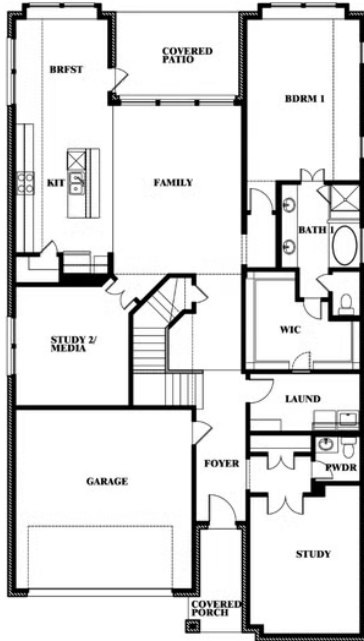

Rose III

ROSE III FLOOR PLAN

RIDGE RANCH CLASSIC 60

3101 CORAL RIDGE COURT, MESQUITE, TX 75181

Rose III