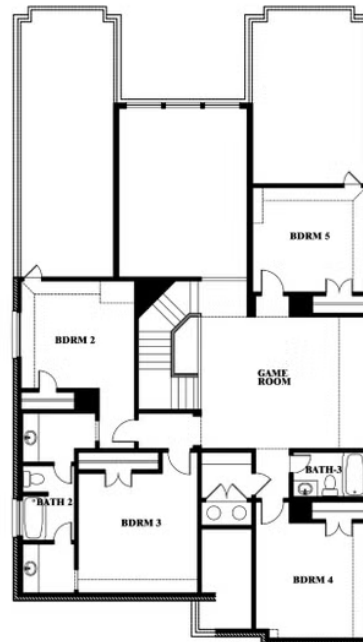

Rose III

RIDGE RANCH CLASSIC 60

3101 CORAL RIDGE COURT, MESQUITE, TX 75181

ROSE III FLOOR PLAN WITH OPTIONAL BED & BATH AT STUDY

Rose III Opt. Bed & Bath at Study

Document generated Sep 18, 2024. Prices, plans, square footage, features and materials are subject to change at any time without notice and vary among communities. Listed prices are for informational purposes only, are not binding, and do not create any contractual obligation(s). The price of any home is dependent on numerous factors, all of which are unique to a specific home, and is not guaranteed until specified in a binding contract. Pricing of elevations and additional optional beds/baths vary per plan. Some plans require a premium homesite. Please ask the Community Manager for details. Renderings of homes are artist concepts and may not reflect exact colors and materials.