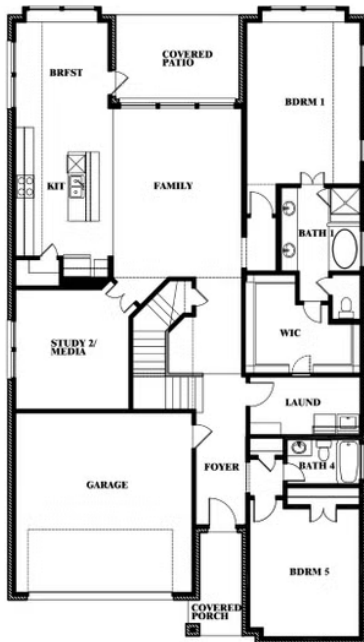

Rose III

RIDGE RANCH CLASSIC 60

3101 CORAL RIDGE COURT, MESQUITE, TX 75181

ROSE III FLOOR PLAN WITH OPTIONAL BED & BATH AT STUDY

Rose III Opt. Bed & Bath at Study

Document generated Sep 18, 2024. Prices, plans, square footage, features and materials are subject to change at any time without notice and vary among communities. Listed prices are for informational purposes only, are not binding, and do not create any contractual obligation(s). The price of any home is dependent on numerous factors, all of which are unique to a specific home, and is not guaranteed until specified in a binding contract. Pricing of elevations and additional optional beds/baths vary per plan. Some plans require a premium homesite. Please ask the Community Manager for details. Renderings of homes are artist concepts and may not reflect exact colors and materials.