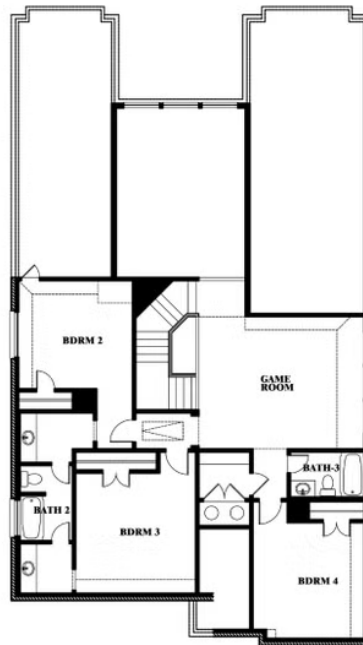

Rose

RIDGE RANCH CLASSIC 60

3101 CORAL RIDGE COURT, MESQUITE, TX 75181

ROSE FLOOR PLAN WITH OPTIONAL BED & BATH AT STUDY

Rose
Opt. Bed & Bath at Study