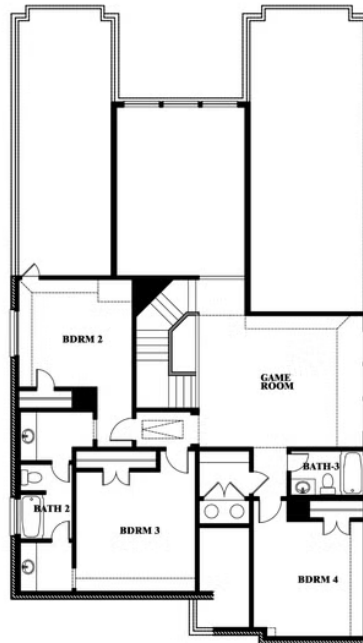

Rose

ROSE FLOOR PLAN

RIDGE RANCH CLASSIC 60

3101 CORAL RIDGE COURT, MESQUITE, TX 75181

Rose