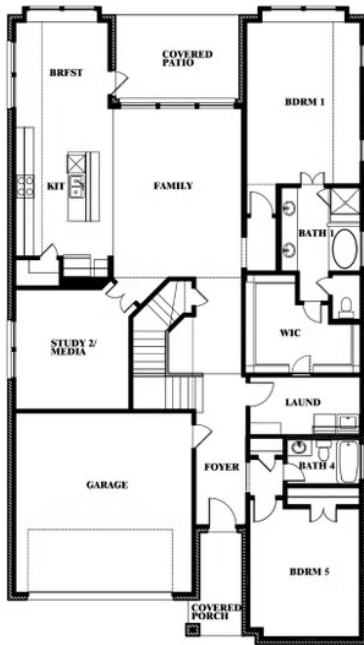

Rose

RIDGE RANCH CLASSIC 60

3101 CORAL RIDGE COURT, MESQUITE, TX 75181

ROSE FLOOR PLAN WITH OPTIONAL BED & BATH AT STUDY

Rose
Opt. Bed & Bath at Study