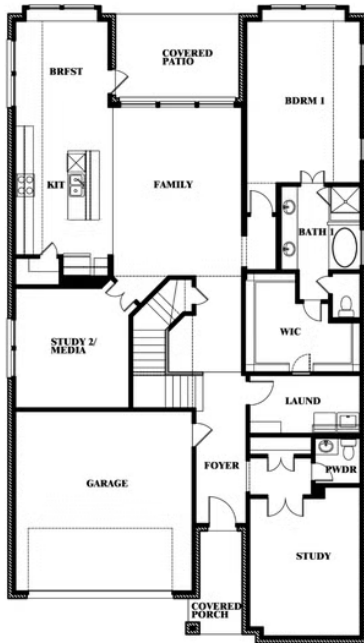

Rose

ROSE FLOOR PLAN

RIDGE RANCH CLASSIC 60

3101 CORAL RIDGE COURT, MESQUITE, TX 75181

Rose