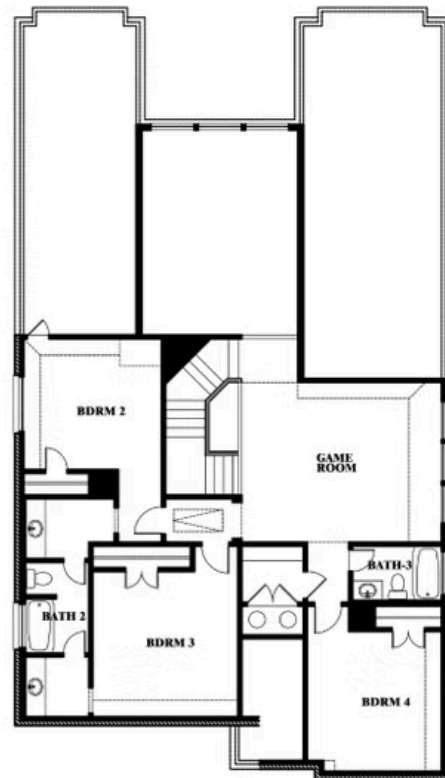

Rose

HOMES FROM
\$505,990

CLASSIC SERIES

RIDGE RANCH CLASSIC 60

3101 CORAL RIDGE COURT, MESQUITE, TX 75181

3,359
SQUARE FEET

4
BEDROOMS

3.5
BATHROOMS

ELEVATION D

ELEVATION D

Rose

ROSE FLOOR PLAN

RIDGE RANCH CLASSIC 60

3101 CORAL RIDGE COURT, MESQUITE, TX 75181

Rose

This brochure is for general informational purposes and is to be used as a guide only. Changes may be made during the development process and floorplans, dimensions, fixtures, fittings, finishes and specifications are subject to change without notice. Window placement, balcony configuration, wardrobe sizes and living areas may vary slightly within each plan type. EQUAL HOUSING OPPORTUNITY

Rose

RIDGE RANCH CLASSIC 60

3101 CORAL RIDGE COURT, MESQUITE, TX 75181

ROSE FLOOR PLAN WITH OPTIONAL BED & BATH AT STUDY

Rose
Opt. Bed & Bath at Study

This brochure is for general informational purposes and is to be used as a guide only. Changes may be made during the development process and floorplans, dimensions, fixtures, fittings, finishes and specifications are subject to change without notice. Window placement, balcony configuration, wardrobe sizes and living areas may vary slightly within each plan type. EQUAL HOUSING OPPORTUNITY