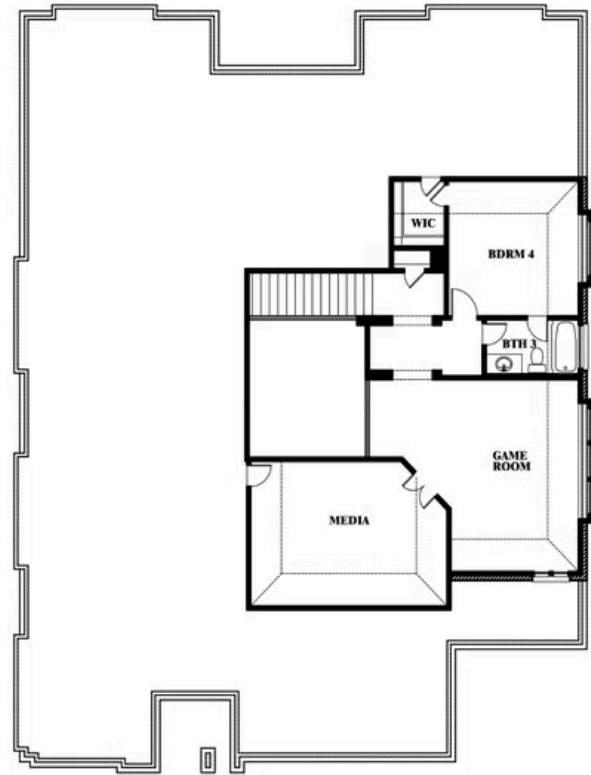

Primrose FE V

RIDGE RANCH CLASSIC 60

3101 CORAL RIDGE COURT, MESQUITE, TX 75181

Primrose FE V

This brochure is for general informational purposes and is to be used as a guide only. Changes may be made during the development process and floorplans, dimensions, fixtures, fittings, finishes and specifications are subject to change without notice. Window placement, balcony configuration, wardrobe sizes and living areas may vary slightly within each plan type. EQUAL HOUSING OPPORTUNITY