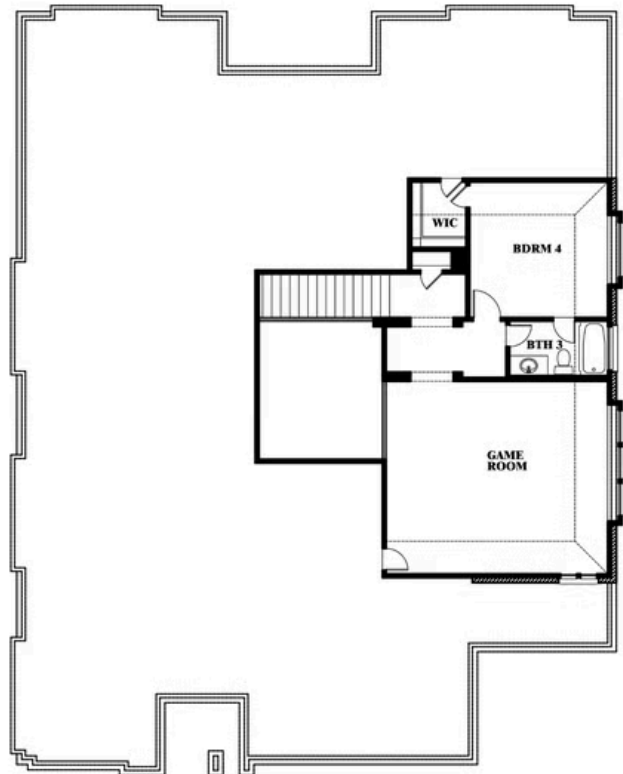

ELEVATION C

Primrose FE IV

RIDGE RANCH CLASSIC 60

3101 CORAL RIDGE COURT, MESQUITE, TX 75181

Primrose FE IV

This brochure is for general informational purposes and is to be used as a guide only. Changes may be made during the development process and floorplans, dimensions, fixtures, fittings, finishes and specifications are subject to change without notice. Window placement, balcony configuration, wardrobe sizes and living areas may vary slightly within each plan type. EQUAL HOUSING OPPORTUNITY