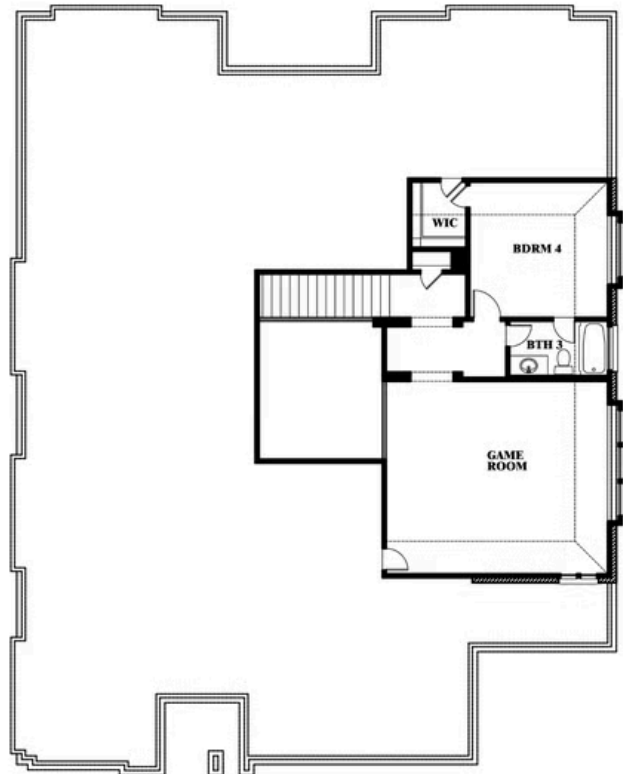

Primrose FE IV

HOMES FROM
\$573,990

CLASSIC SERIES

RIDGE RANCH CLASSIC 60

3101 CORAL RIDGE COURT, MESQUITE, TX 75181

Requires Premium Homesite

3,546
SQUARE FEET

4
BEDROOMS

3.5
BATHROOMS

3
CAR GARAGE

ELEVATION A

ELEVATION B

ELEVATION C

Document generated Mar 14, 2025. Prices, plans, square footage, features and materials are subject to change at any time without notice and vary among communities. Listed prices are for informational purposes only, are not binding, and do not create any contractual obligation(s). The price of any home is dependent on numerous factors, all of which are unique to a specific home, and is not guaranteed until specified in a binding contract. Pricing of elevations and additional optional beds/baths vary per plan. Some plans require a premium homesite. Please ask the Community Manager for details. Renderings of homes are artist concepts and may not reflect exact colors and materials.

Primrose FE IV

RIDGE RANCH CLASSIC 60

3101 CORAL RIDGE COURT, MESQUITE, TX 75181

Primrose FE IV

This brochure is for general informational purposes and is to be used as a guide only. Changes may be made during the development process and floorplans, dimensions, fixtures, fittings, finishes and specifications are subject to change without notice. Window placement, balcony configuration, wardrobe sizes and living areas may vary slightly within each plan type. EQUAL HOUSING OPPORTUNITY