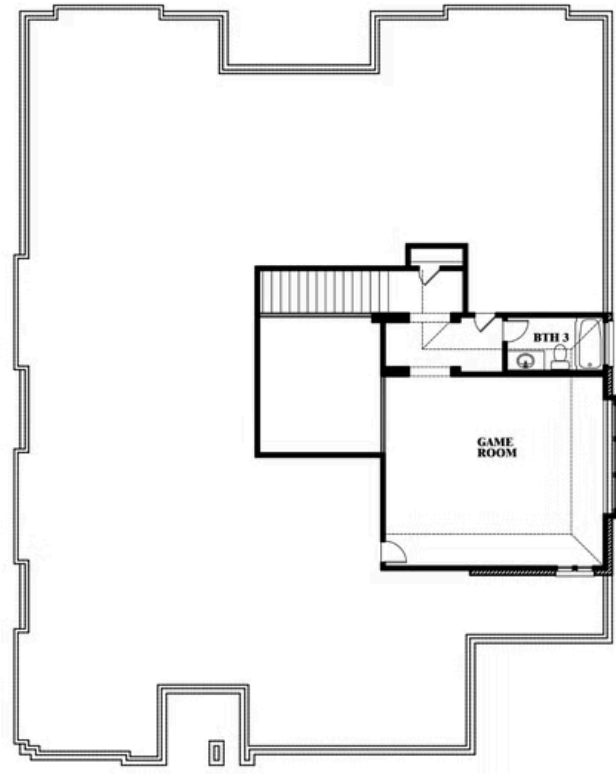

ELEVATION C

Primrose FE II

RIDGE RANCH CLASSIC 60

3101 CORAL RIDGE COURT, MESQUITE, TX 75181

Primrose FE II

This brochure is for general informational purposes and is to be used as a guide only. Changes may be made during the development process and floorplans, dimensions, fixtures, fittings, finishes and specifications are subject to change without notice. Window placement, balcony configuration, wardrobe sizes and living areas may vary slightly within each plan type. EQUAL HOUSING OPPORTUNITY