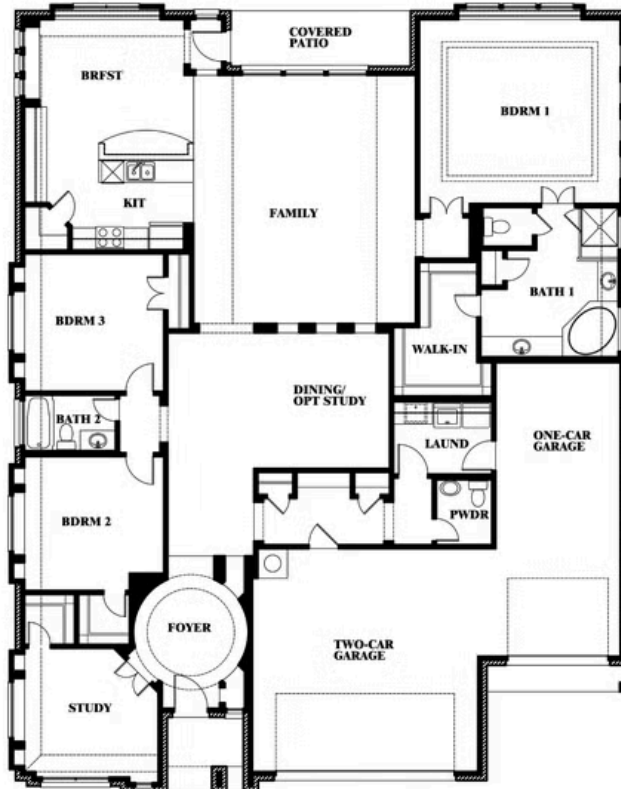

Primrose FE

HOMES FROM
\$518,990

CLASSIC SERIES

RIDGE RANCH CLASSIC 60

3101 CORAL RIDGE COURT, MESQUITE, TX 75181

Requires Premium Homesite

2,778
SQUARE FEET

3
BEDROOMS

2.5
BATHROOMS

3
CAR GARAGE

ELEVATION A

ELEVATION B

ELEVATION C

Document generated Dec 27, 2024. Prices, plans, square footage, features and materials are subject to change at any time without notice and vary among communities. Listed prices are for informational purposes only, are not binding, and do not create any contractual obligation(s). The price of any home is dependent on numerous factors, all of which are unique to a specific home, and is not guaranteed until specified in a binding contract. Pricing of elevations and additional optional beds/baths vary per plan. Some plans require a premium homesite. Please ask the Community Manager for details. Renderings of homes are artist concepts and may not reflect exact colors and materials.

Primrose FE

RIDGE RANCH CLASSIC 60

3101 CORAL RIDGE COURT, MESQUITE, TX 75181

Primrose FE

This brochure is for general informational purposes and is to be used as a guide only. Changes may be made during the development process and floorplans, dimensions, fixtures, fittings, finishes and specifications are subject to change without notice. Window placement, balcony configuration, wardrobe sizes and living areas may vary slightly within each plan type. EQUAL HOUSING OPPORTUNITY