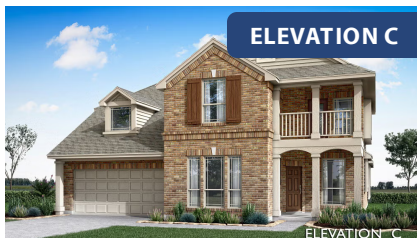

# Magnolia II

HOMES FROM  
**\$514,990**

CLASSIC SERIES

## RIDGE RANCH CLASSIC 60

3101 CORAL RIDGE COURT, MESQUITE, TX 75181

**3,430**  
SQUARE FEET

**4**  
BEDROOMS

**2.5**  
BATHROOMS

**2**  
CAR GARAGE