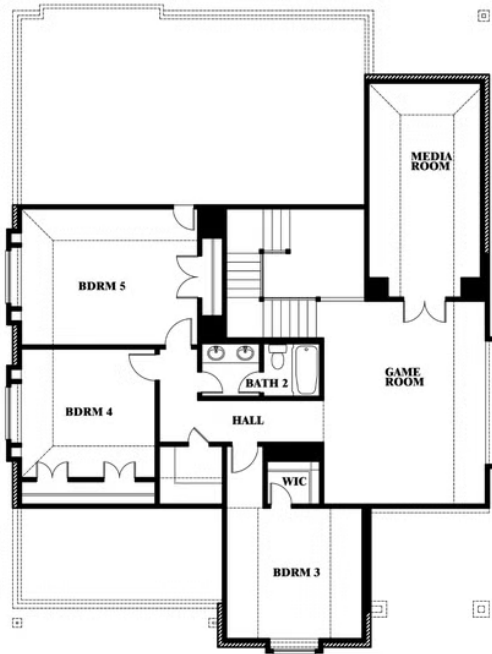

Magnolia II

RIDGE RANCH CLASSIC 60

3101 CORAL RIDGE COURT, MESQUITE, TX 75181

MAGNOLIA II FLOOR PLAN

Magnolia II