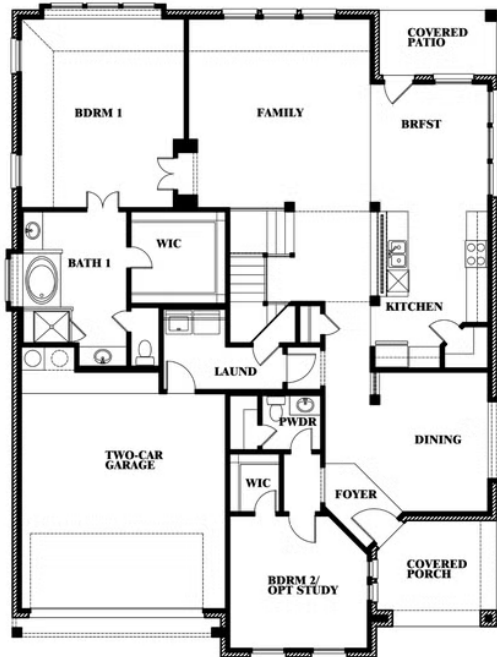

Magnolia II

RIDGE RANCH CLASSIC 60

3101 CORAL RIDGE COURT, MESQUITE, TX 75181

MAGNOLIA II FLOOR PLAN

Magnolia II