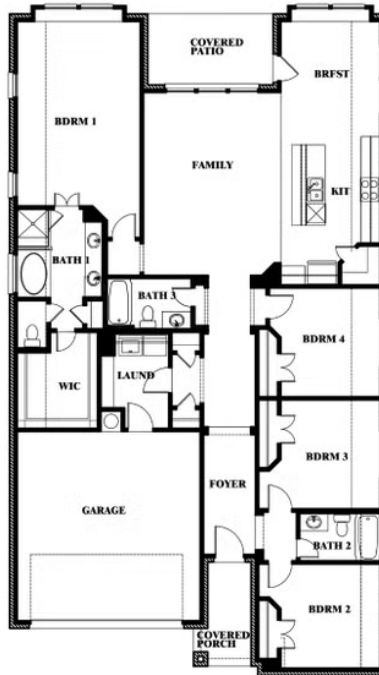

Jasmine

RIDGE RANCH CLASSIC 60

3101 CORAL RIDGE COURT, MESQUITE, TX 75181

JASMINE FLOOR PLAN WITH OPTIONAL BATH 3

Jasmine
Opt. Bath 3 at Closet