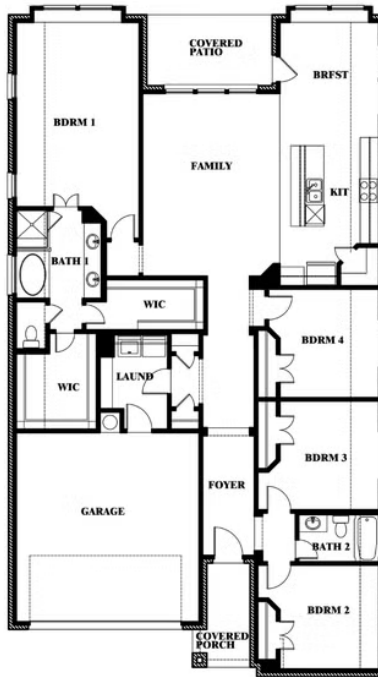

Jasmine

JASMINE FLOOR PLAN

RIDGE RANCH CLASSIC 60

3101 CORAL RIDGE COURT, MESQUITE, TX 75181

Jasmine