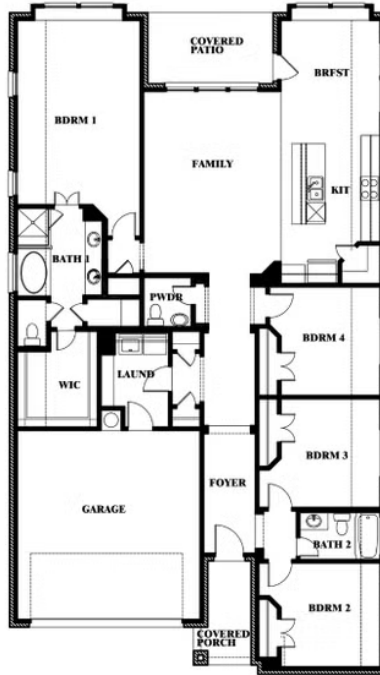

Jasmine

RIDGE RANCH CLASSIC 60

3101 CORAL RIDGE COURT, MESQUITE, TX 75181

JASMINE FLOOR PLAN WITH OPTIONAL POWDER

Jasmine
Opt. Powder at Closet