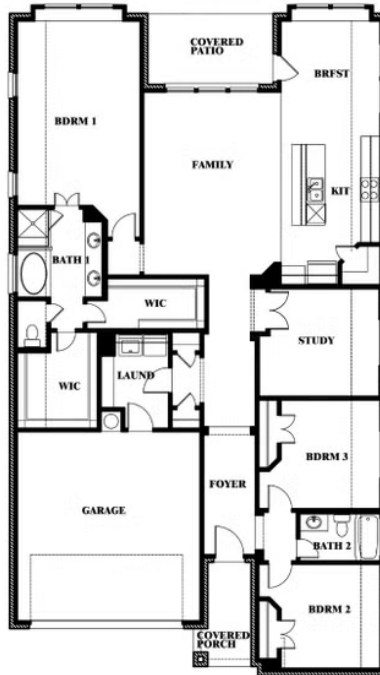

Jasmine

RIDGE RANCH CLASSIC 60

3101 CORAL RIDGE COURT, MESQUITE, TX 75181

JASMINE FLOOR PLAN WITH OPTIONAL STUDY

Jasmine
Opt. Study at Bed 4