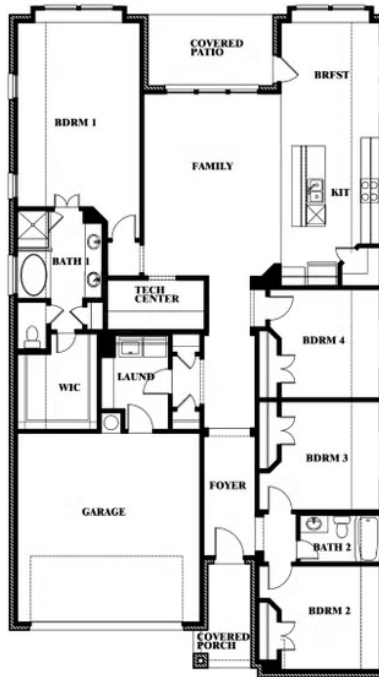

Jasmine

RIDGE RANCH CLASSIC 60

3101 CORAL RIDGE COURT, MESQUITE, TX 75181

JASMINE FLOOR PLAN WITH OPTIONAL TECH CENTER

Jasmine
Opt. Tech Center at Closet