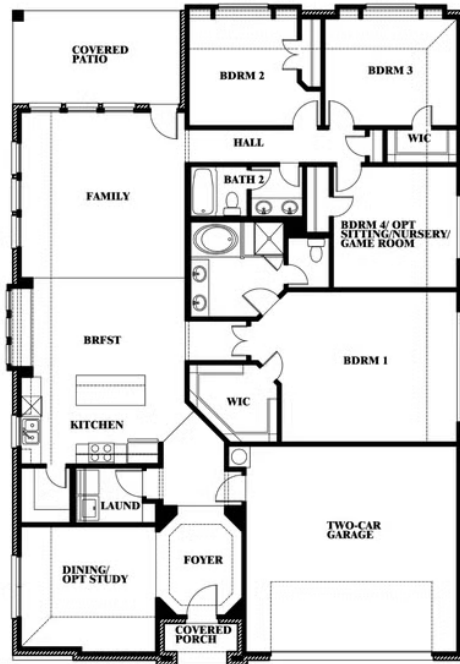

Hawthorne

RIDGE RANCH CLASSIC 60

3101 CORAL RIDGE COURT, MESQUITE, TX 75181

Hawthorne