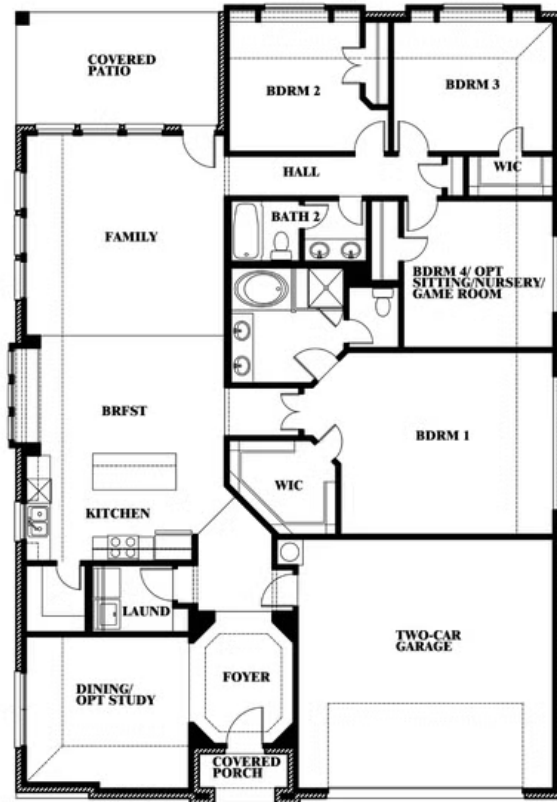

Hawthorne

RIDGE RANCH CLASSIC 60

3101 CORAL RIDGE COURT, MESQUITE, TX 75181

Hawthorne

This brochure is for general informational purposes and is to be used as a guide only. Changes may be made during the development process and floorplans, dimensions, fixtures, fittings, finishes and specifications are subject to change without notice. Window placement, balcony configuration, wardrobe sizes and living areas may vary slightly within each plan type. EQUAL HOUSING OPPORTUNITY