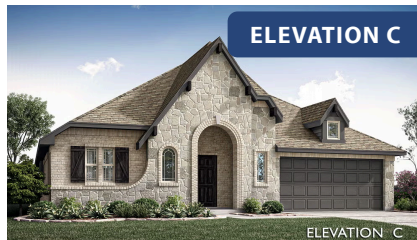

# Hawthorne

HOMES FROM  
**\$439,990**

CLASSIC SERIES

**RIDGE RANCH CLASSIC 60**

3101 CORAL RIDGE COURT, MESQUITE, TX 75181

**2,235**  
SQUARE FEET

**4**  
BEDROOMS

**2.0**  
BATHROOMS

**2**  
CAR GARAGE

**ELEVATION A**

**ELEVATION B**

ELEVATION B

**ELEVATION C**

ELEVATION C

## RIDGE RANCH CLASSIC 60

3101 CORAL RIDGE COURT, MESQUITE, TX 75181