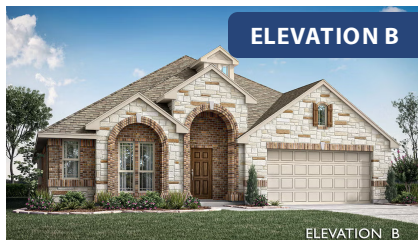

# Hawthorne

HOMES FROM  
**\$439,990**

CLASSIC SERIES

## RIDGE RANCH CLASSIC 60

3101 CORAL RIDGE COURT, MESQUITE, TX 75181

**2,235**  
SQUARE FEET

**4**  
BEDROOMS

**2.0**  
BATHROOMS

**2**  
CAR GARAGE

**ELEVATION A**

**ELEVATION B**

ELEVATION B

**ELEVATION C**

ELEVATION C