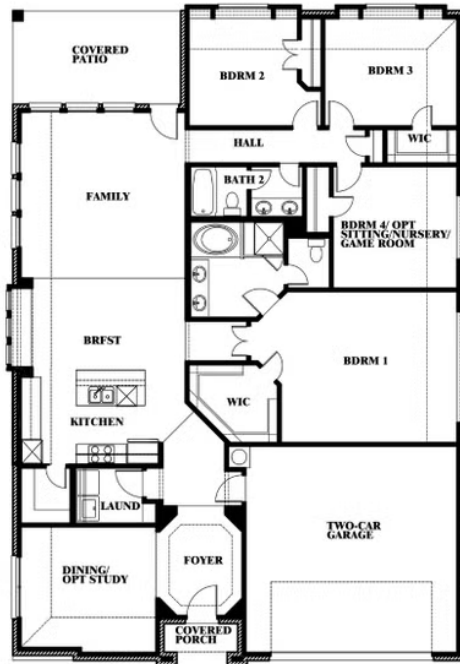

Hawthorne

RIDGE RANCH CLASSIC 60

3101 CORAL RIDGE COURT, MESQUITE, TX 75181

Hawthorne
Opt. Deluxe Kitchen