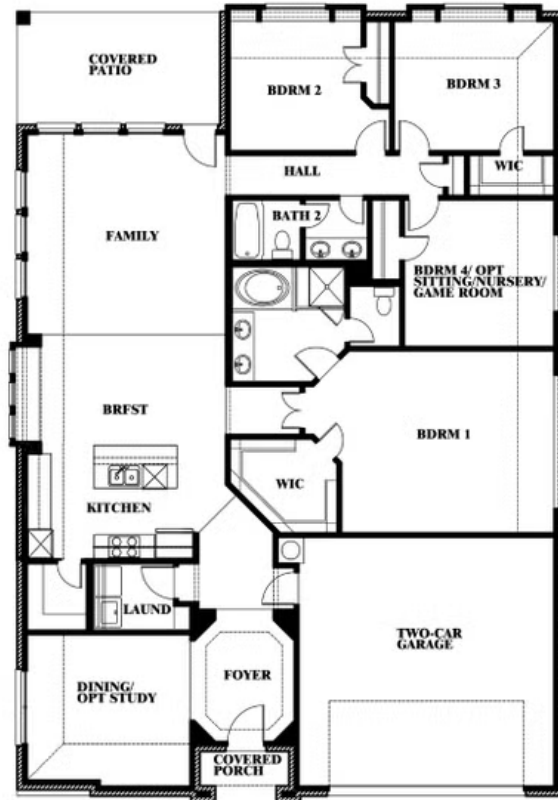

Hawthorne

RIDGE RANCH CLASSIC 60

3101 CORAL RIDGE COURT, MESQUITE, TX 75181

Hawthorne Opt. Deluxe Kitchen

This brochure is for general informational purposes and is to be used as a guide only. Changes may be made during the development process and floorplans, dimensions, fixtures, fittings, finishes and specifications are subject to change without notice. Window placement, balcony configuration, wardrobe sizes and living areas may vary slightly within each plan type. EQUAL HOUSING OPPORTUNITY