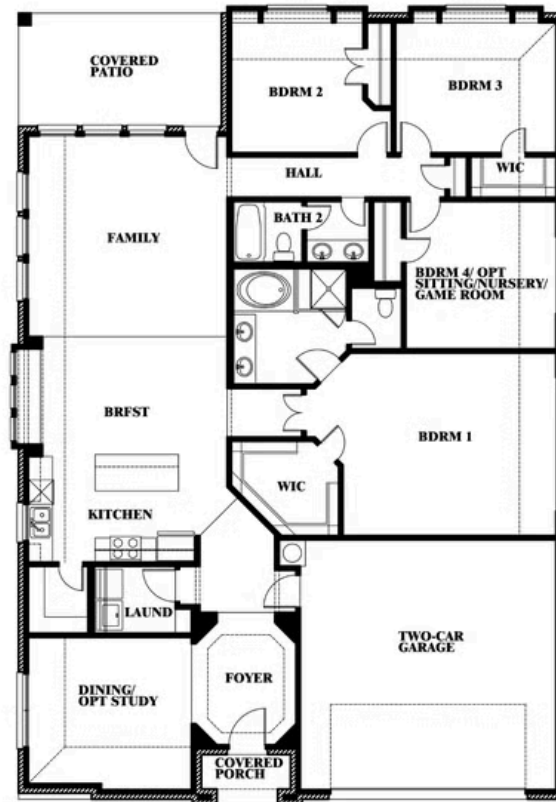

Hawthorne

RIDGE RANCH CLASSIC 60

3101 CORAL RIDGE COURT, MESQUITE, TX 75181

Hawthorne

This brochure is for general informational purposes and is to be used as a guide only. Changes may be made during the development process and floorplans, dimensions, fixtures, fittings, finishes and specifications are subject to change without notice. Window placement, balcony configuration, wardrobe sizes and living areas may vary slightly within each plan type. EQUAL HOUSING OPPORTUNITY