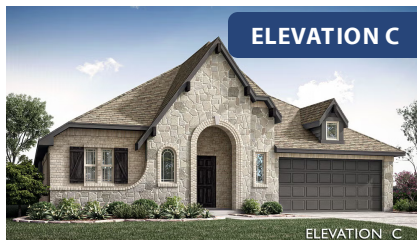

Hawthorne

CLASSIC SERIES

RIDGE RANCH CLASSIC 60

3101 CORAL RIDGE COURT, MESQUITE, TX 75181

HOMES FROM

\$439,990

2,235
SQUARE FEET

4
BEDROOMS

2.0
BATHROOMS

2
CAR GARAGE

ELEVATION A

ELEVATION B

ELEVATION B

ELEVATION C

ELEVATION C

Hawthorne

RIDGE RANCH CLASSIC 60

3101 CORAL RIDGE COURT, MESQUITE, TX 75181

Hawthorne

This brochure is for general informational purposes and is to be used as a guide only. Changes may be made during the development process and floorplans, dimensions, fixtures, fittings, finishes and specifications are subject to change without notice. Window placement, balcony configuration, wardrobe sizes and living areas may vary slightly within each plan type. EQUAL HOUSING OPPORTUNITY