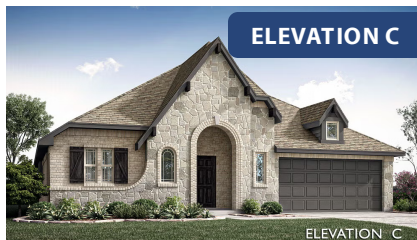

# Hawthorne

HOMES FROM  
**\$439,990**

CLASSIC SERIES

## RIDGE RANCH CLASSIC 60

3101 CORAL RIDGE COURT, MESQUITE, TX 75181

**2,235**  
SQUARE FEET

**4**  
BEDROOMS

**2.0**  
BATHROOMS

**2**  
CAR GARAGE

**ELEVATION A**

**ELEVATION B**

ELEVATION B

**ELEVATION C**

ELEVATION C