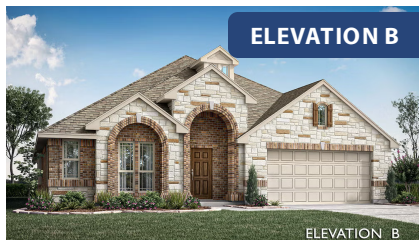

Hawthorne

CLASSIC SERIES

RIDGE RANCH CLASSIC 60

3101 CORAL RIDGE COURT, MESQUITE, TX 75181

HOMES FROM

\$439,990

2,235
SQUARE FEET

4
BEDROOMS

2.0
BATHROOMS

2
CAR GARAGE

ELEVATION A

ELEVATION B

ELEVATION B

ELEVATION C

ELEVATION C

Hawthorne